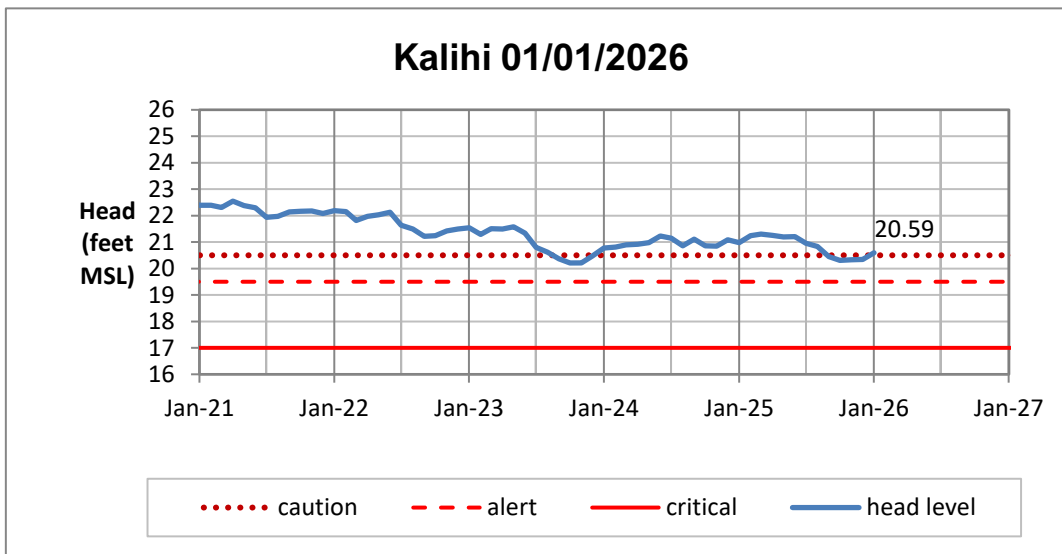

Head Report

Head Report

Head Report

Pearl City 01/08/2026

Waipahu 01/01/2026

Hō'ae'ae-Kunia 01/01/2026

Head Report

Head Report

HONOLULU WATERSHED AREA Rainfall Intake

Monthly Production