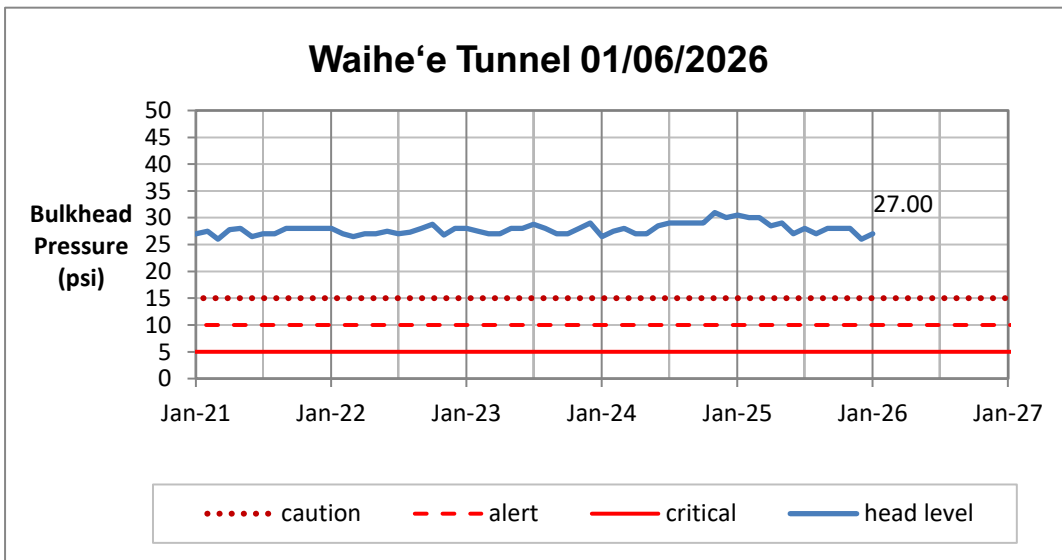

Head Report

Head Report

Head Report

Pearl City 01/08/2026

Waipahu 01/01/2026

Hō'ae'ae-Kunia 01/01/2026

Head Report

Head Report

HONOLULU WATERSHED AREA Rainfall Intake

Monthly Production