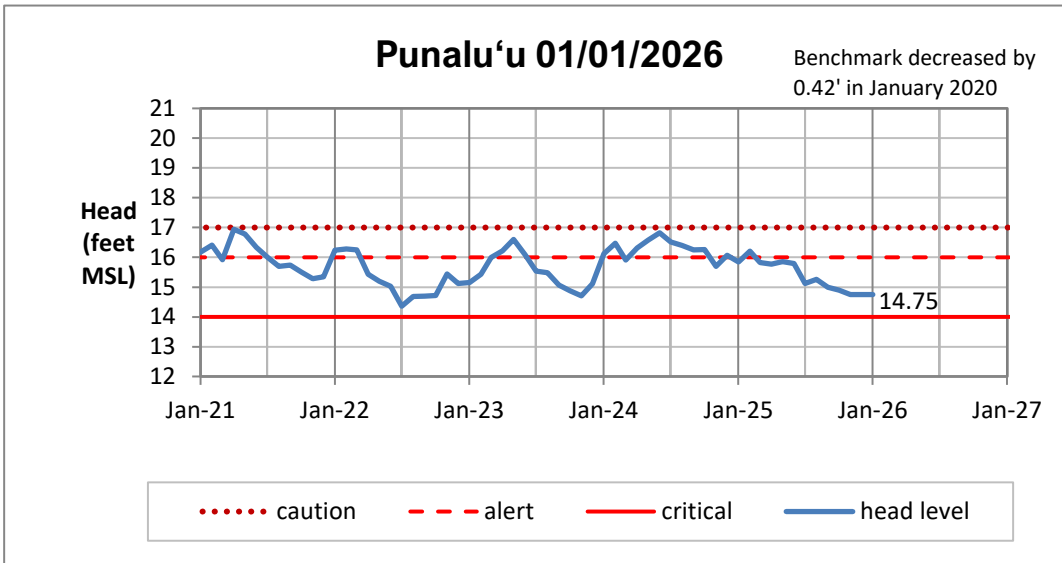

Head Report

Head Report

Head Report

Pearl City 01/08/2026

Waipahu 01/01/2026

Hō'ae'ae-Kunia 01/01/2026

Head Report

Head Report