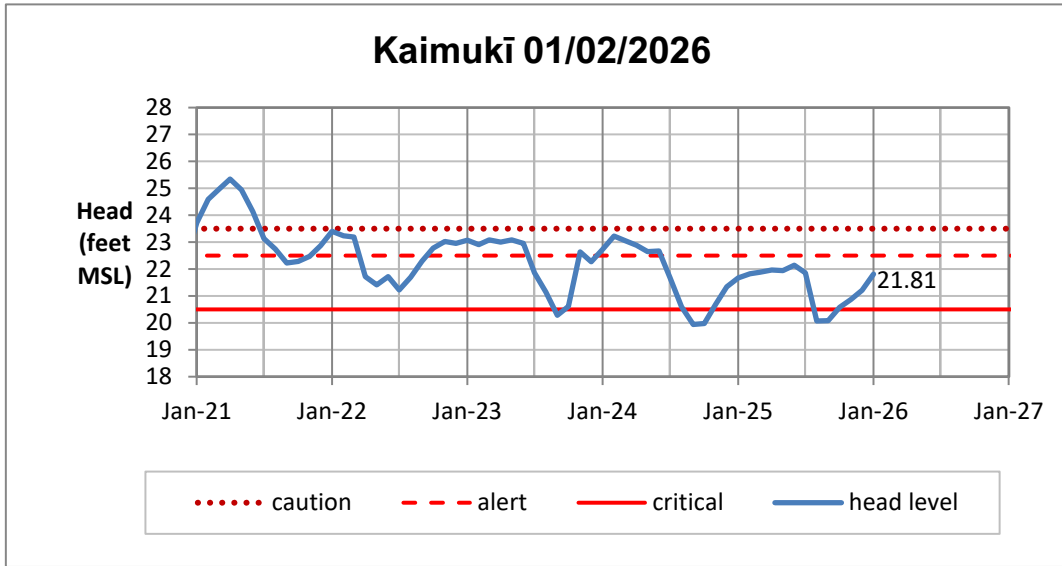

Head Report

Head Report

Head Report

Pearl City 01/08/2026

Waipahu 01/01/2026

Hō'ae'ae-Kunia 01/01/2026

Head Report

Head Report

HONOLULU WATERSHED AREA Rainfall Intake

Monthly Production