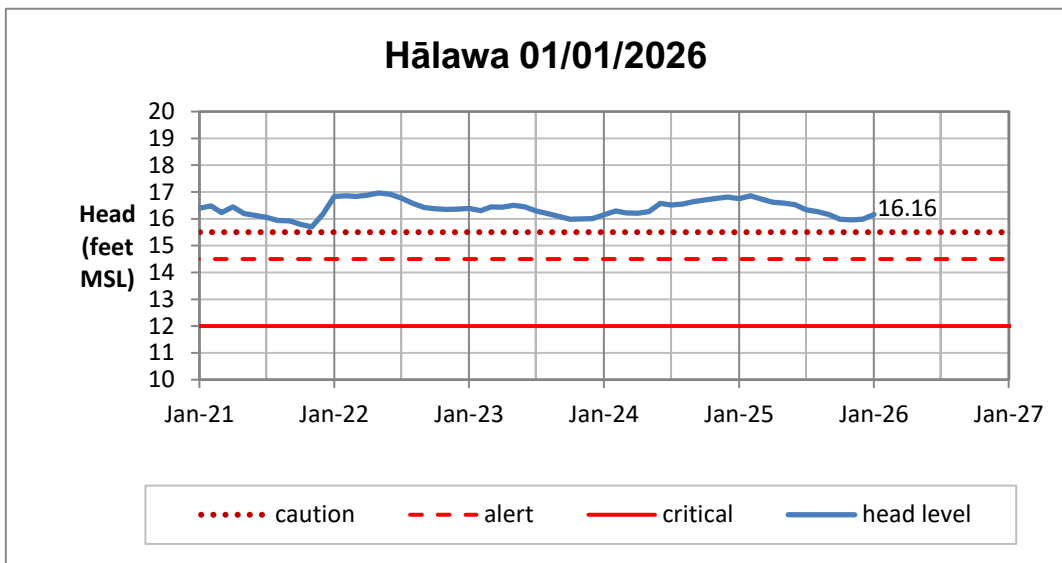

Head Report

Head Report

Head Report

Pearl City 01/08/2026

Waipahu 01/01/2026

Hō'ae'ae-Kunia 01/01/2026

Head Report

Head Report

HONOLULU WATERSHED AREA Rainfall Intake

Monthly Production