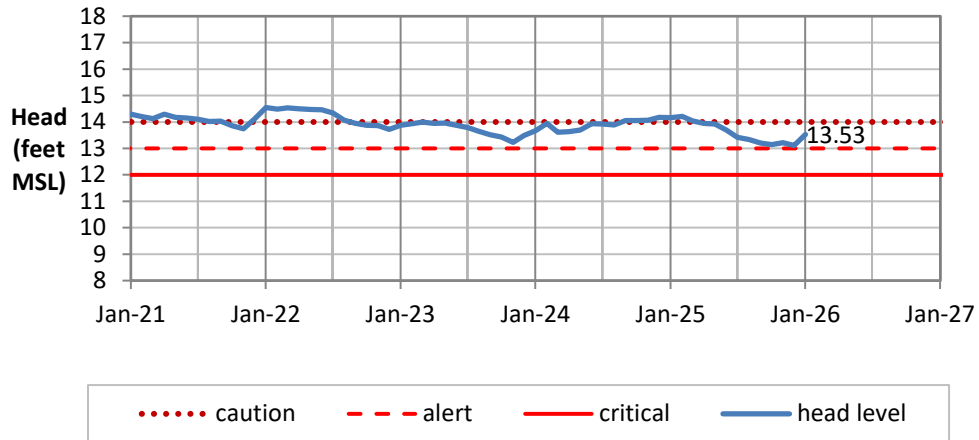

Head Report

Head Report

Head Report

Pearl City 01/08/2026

Waipahu 01/01/2026

Hō'ae'ae-Kunia 01/01/2026

Head Report

Head Report

HONOLULU WATERSHED AREA Rainfall Intake

Monthly Production