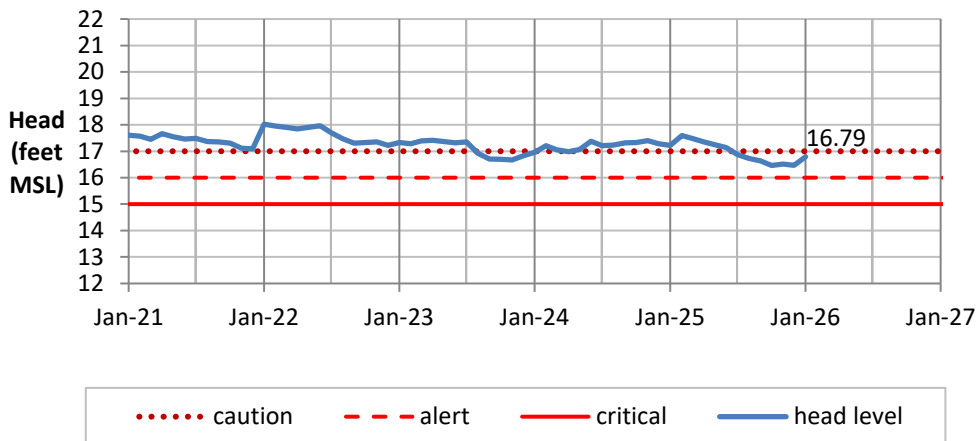

Head Report

Head Report

Head Report

Pearl City 01/08/2026

Waipahu 01/01/2026

Hō'ae'ae-Kunia 01/01/2026

Head Report

Head Report

HONOLULU WATERSHED AREA Rainfall Intake

Monthly Production