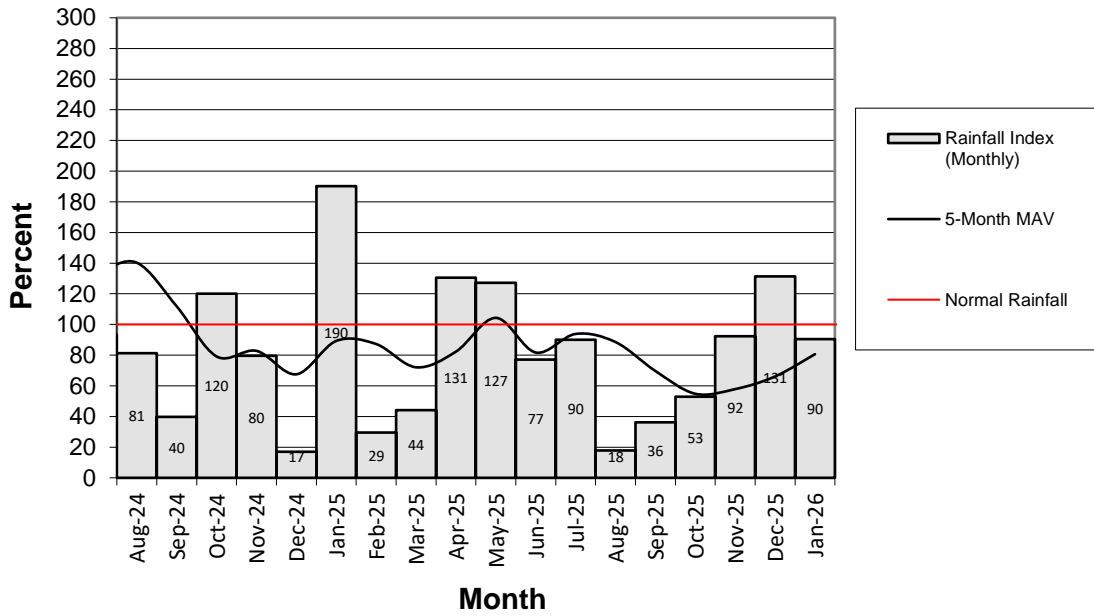

Head Report

Head Report

Head Report

Pearl City 01/08/2026

Waipahu 01/01/2026

Hō'ae'ae-Kunia 01/01/2026

Head Report

Head Report

HONOLULU WATERSHED AREA Rainfall Intake

Monthly Production