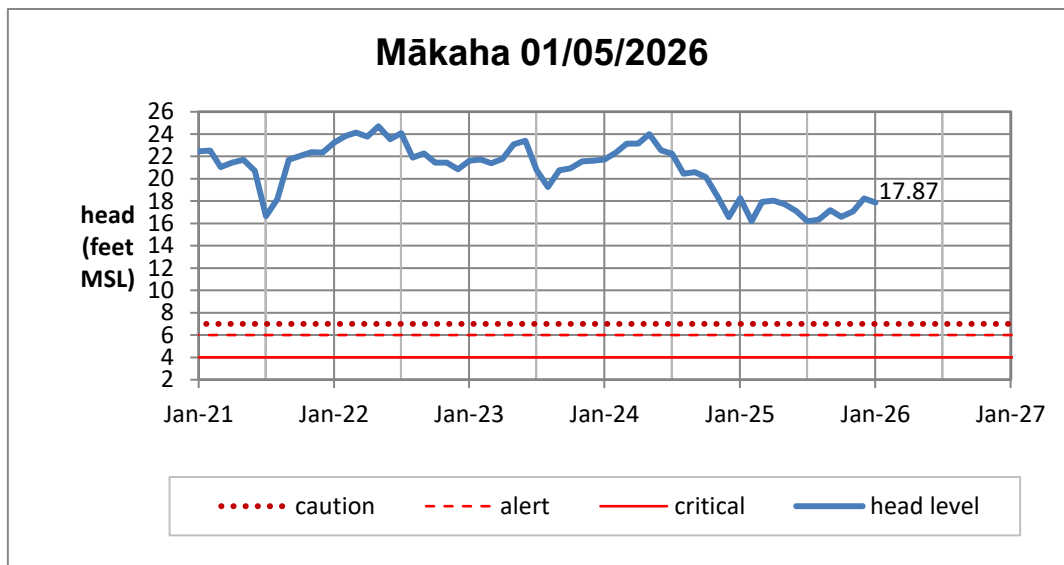

Head Report

Head Report

Head Report

Pearl City 01/08/2026

Waipahu 01/01/2026

Hō'ae'ae-Kunia 01/01/2026

Head Report

Head Report

HONOLULU WATERSHED AREA Rainfall Intake

Monthly Production