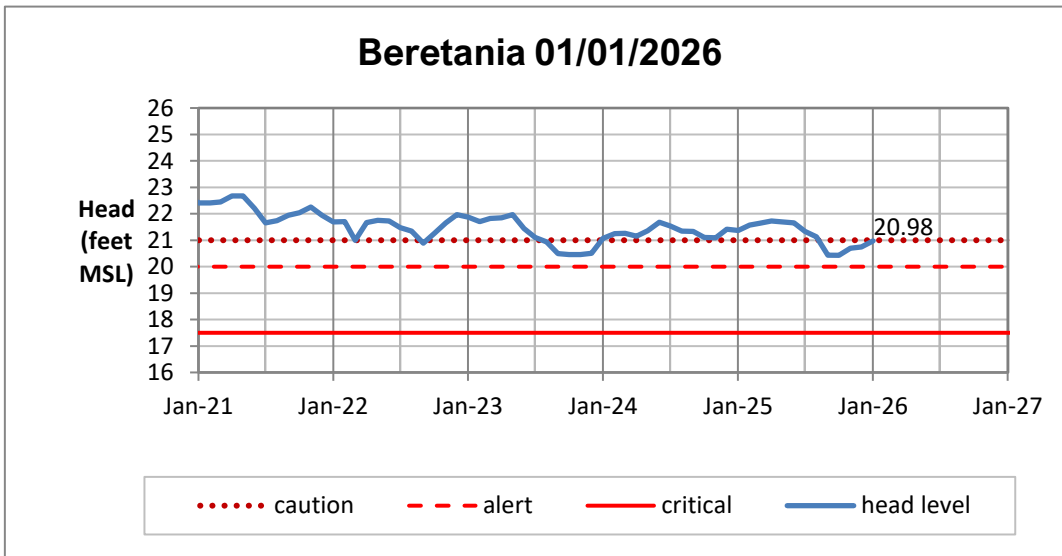

Head Report

Head Report

Head Report

Pearl City 01/08/2026

Waipahu 01/01/2026

Hō'ae'ae-Kunia 01/01/2026

Head Report

Head Report

HONOLULU WATERSHED AREA Rainfall Intake

Monthly Production