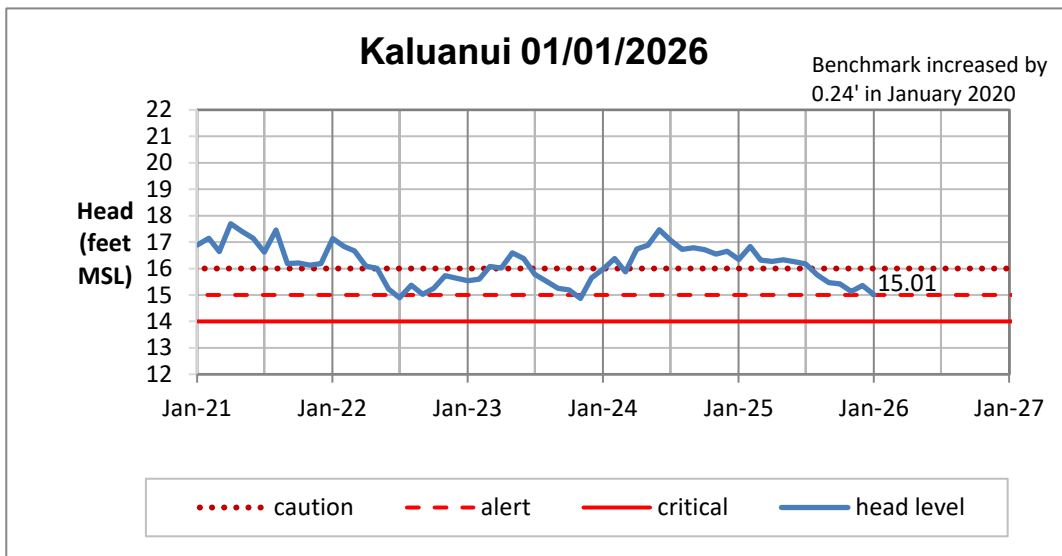

Head Report

Head Report

Head Report

Pearl City 01/08/2026

Waipahu 01/01/2026

Hō'ae'ae-Kunia 01/01/2026

Head Report

Head Report

HONOLULU WATERSHED AREA Rainfall Intake

Monthly Production