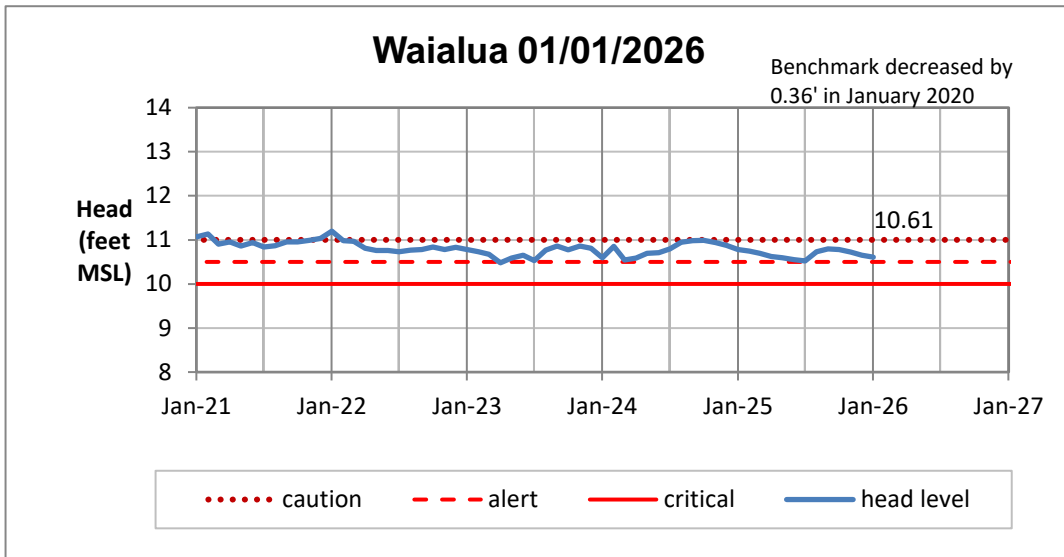

Head Report

Head Report

Head Report

Pearl City 01/08/2026

Waipahu 01/01/2026

Hō'ae'ae-Kunia 01/01/2026

Head Report

Head Report

HONOLULU WATERSHED AREA Rainfall Intake

Monthly Production