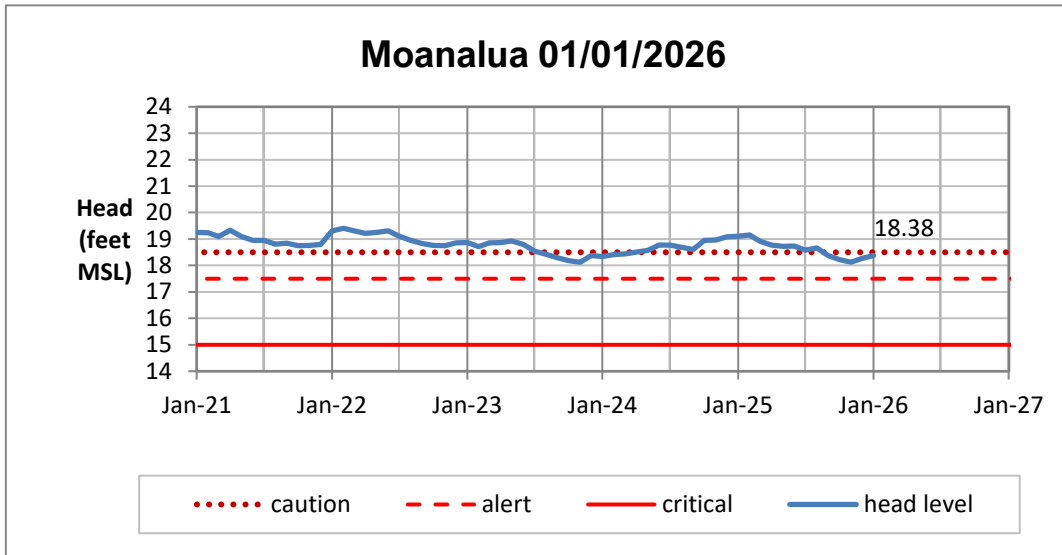

Head Report

Head Report

Head Report

Pearl City 01/08/2026

Waipahu 01/01/2026

Hō'ae'ae-Kunia 01/01/2026

Head Report

Head Report

HONOLULU WATERSHED AREA Rainfall Intake

Monthly Production