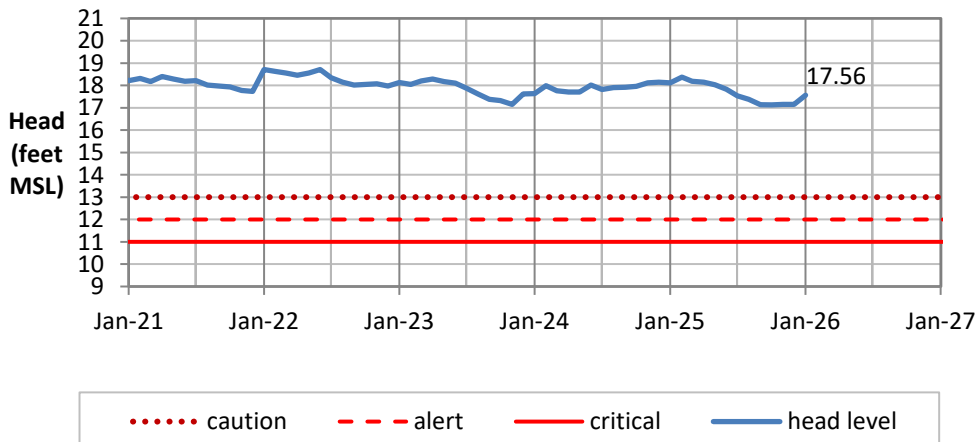

Head Report

Head Report

Head Report

Pearl City 01/08/2026

Waipahu 01/01/2026

Hō'ae'ae-Kunia 01/01/2026

Head Report

Head Report

HONOLULU WATERSHED AREA Rainfall Intake

Monthly Production