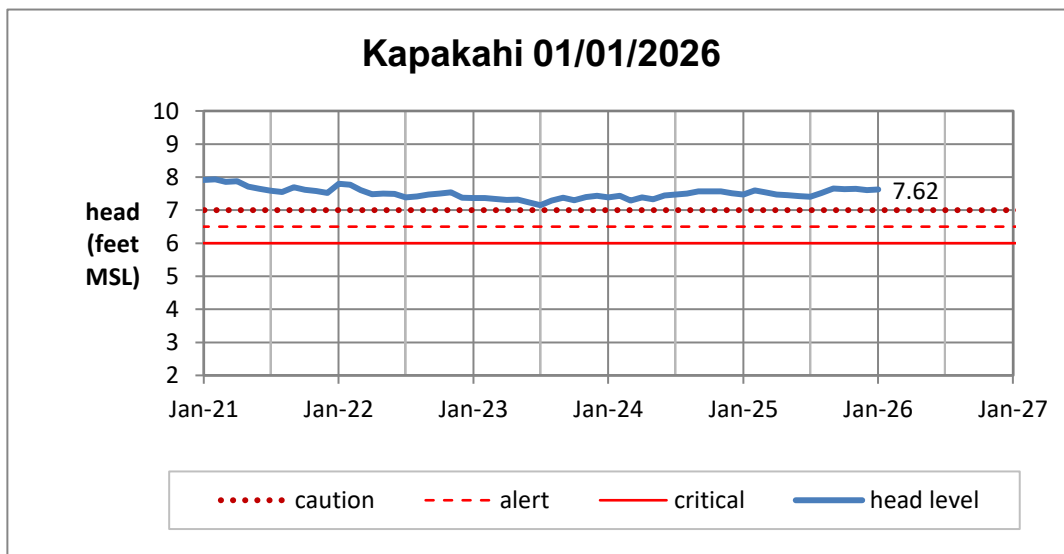

Head Report

Head Report

Head Report

Pearl City 01/08/2026

Waipahu 01/01/2026

Hō'ae'ae-Kunia 01/01/2026

Head Report

Head Report

HONOLULU WATERSHED AREA Rainfall Intake

Monthly Production