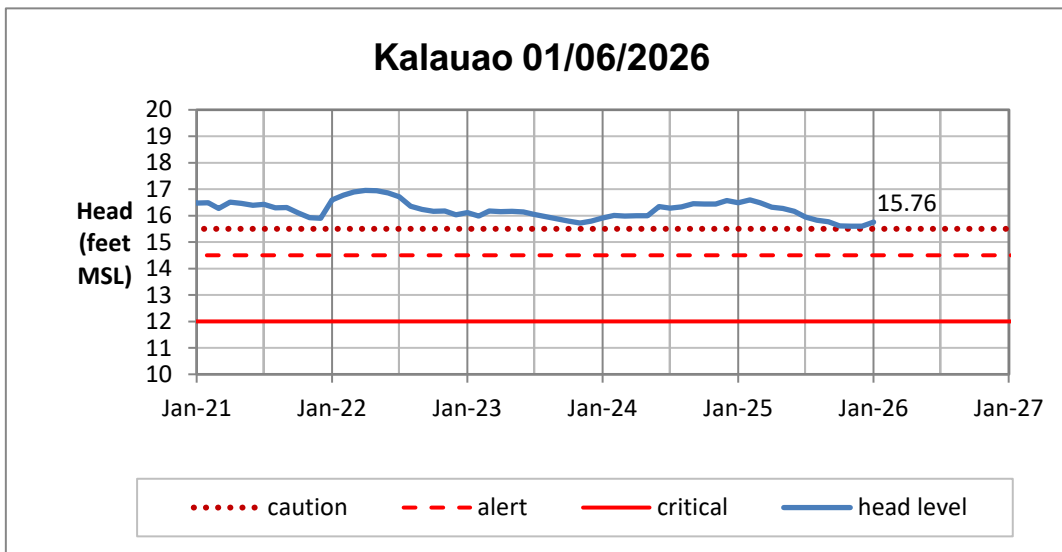

Head Report

Head Report

Head Report

Pearl City 01/08/2026

Waipahu 01/01/2026

Hō'ae'ae-Kunia 01/01/2026

Head Report

Head Report

HONOLULU WATERSHED AREA Rainfall Intake

Monthly Production