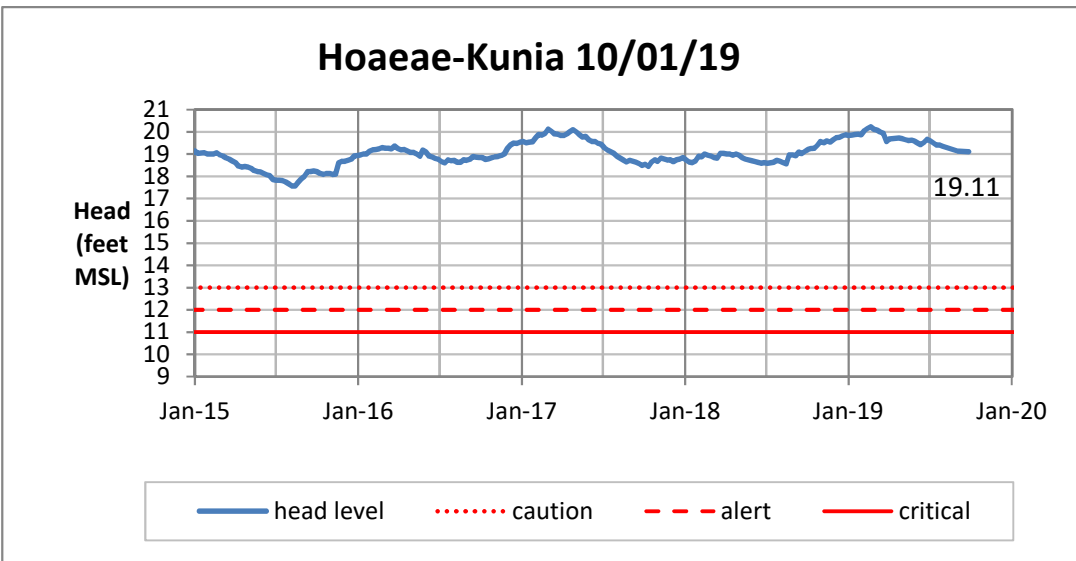

Weekly Head Report

Weekly Head Report

Weekly Head Report

Weekly Head Report

Weekly Head Report

HONOLULU WATERSHED AREA Rainfall Intake

Monthly Production