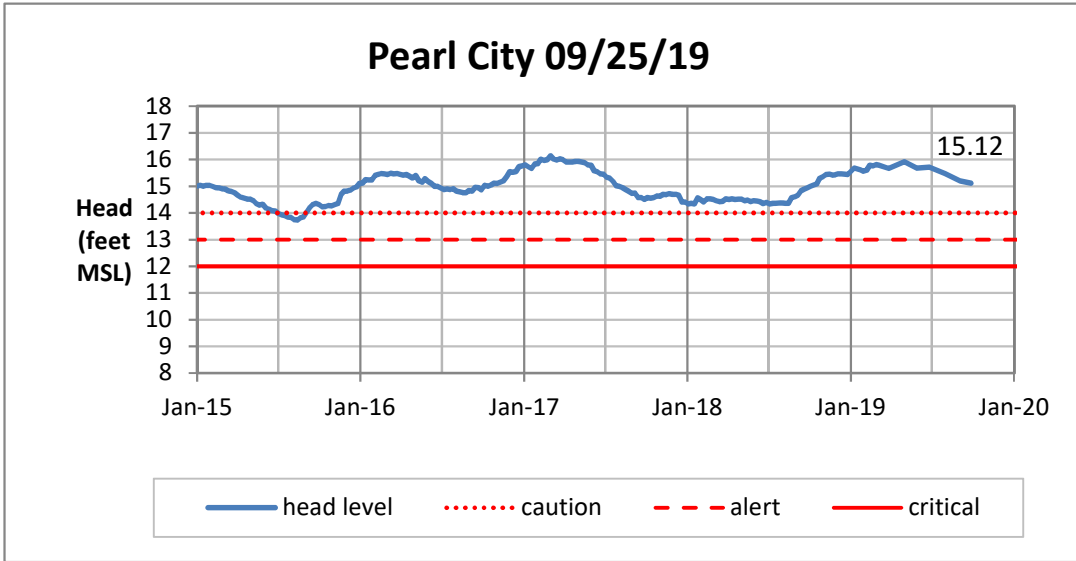

Weekly Head Report

Weekly Head Report

Weekly Head Report

Weekly Head Report

Weekly Head Report

HONOLULU WATERSHED AREA Rainfall Intake

Monthly Production