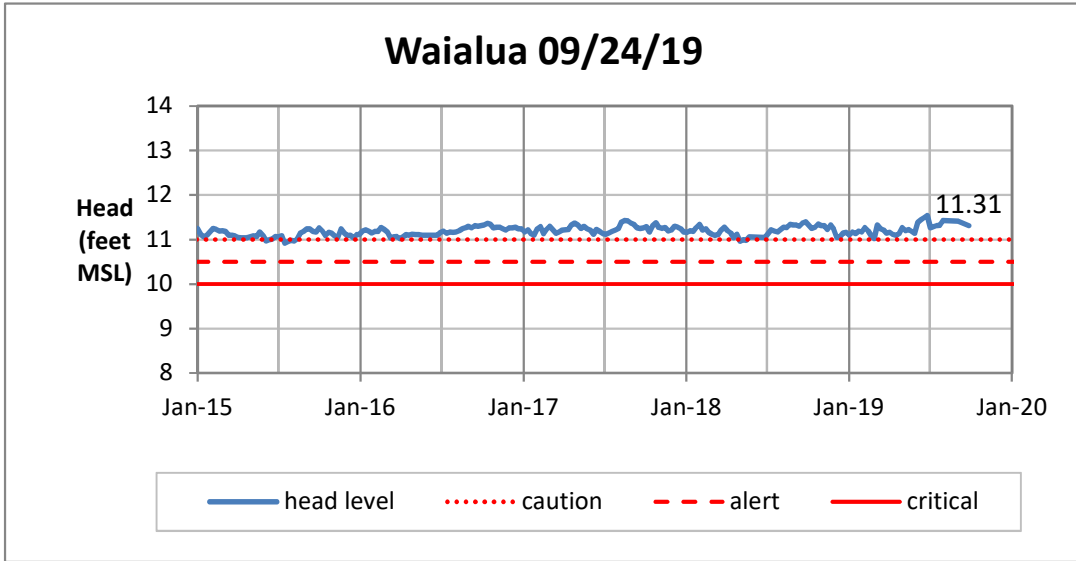

Weekly Head Report

Weekly Head Report

Weekly Head Report

Weekly Head Report

Weekly Head Report

HONOLULU WATERSHED AREA Rainfall Intake

Monthly Production