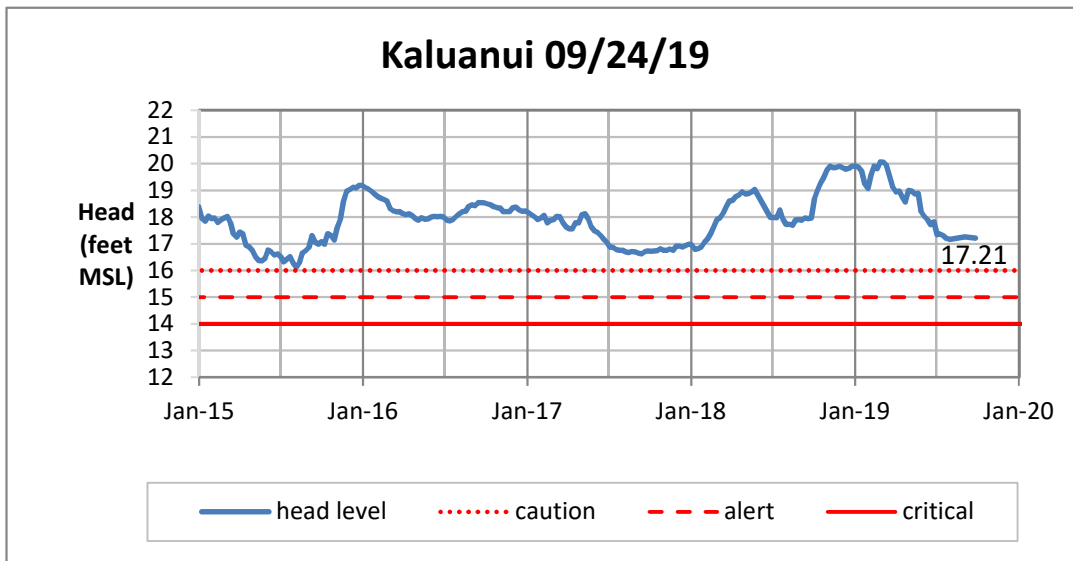

Weekly Head Report

Weekly Head Report

Weekly Head Report

Weekly Head Report

Weekly Head Report

HONOLULU WATERSHED AREA Rainfall Intake

Monthly Production