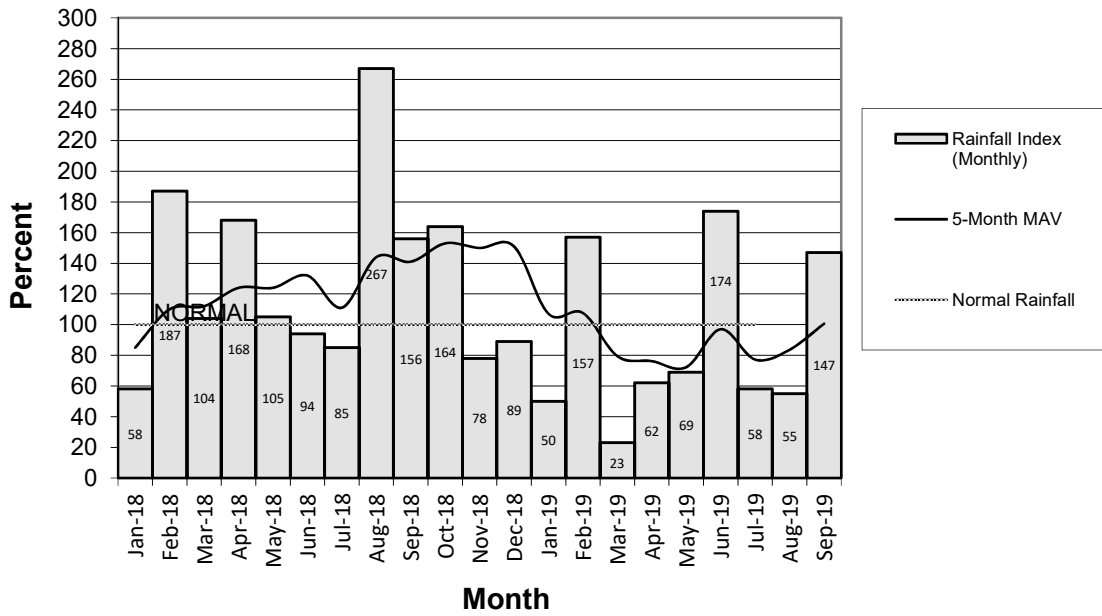

Weekly Head Report

Weekly Head Report

Weekly Head Report

Weekly Head Report

Weekly Head Report

HONOLULU WATERSHED AREA Rainfall Intake

Monthly Production