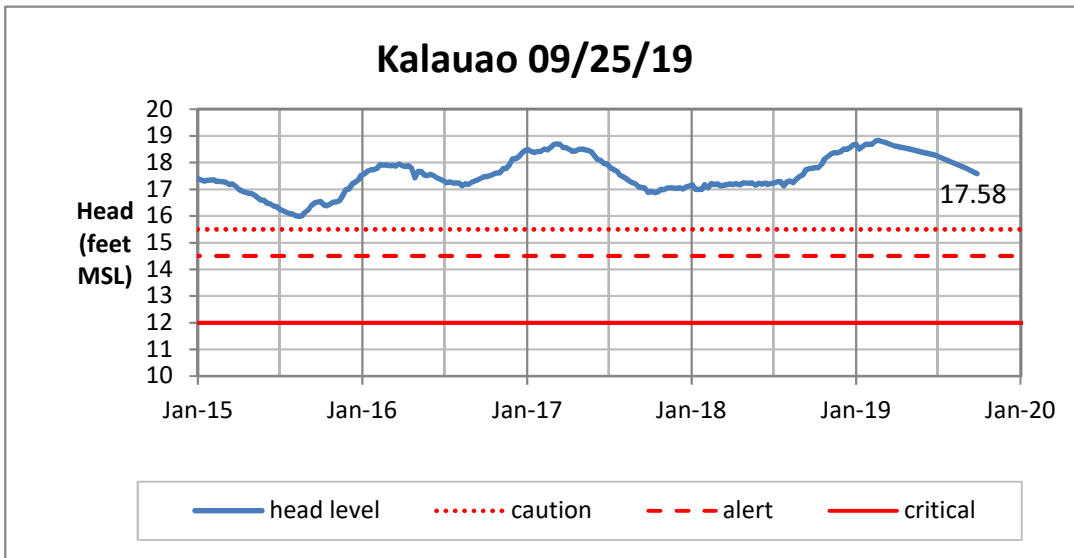

Weekly Head Report

Weekly Head Report

Weekly Head Report

Weekly Head Report

Weekly Head Report

HONOLULU WATERSHED AREA Rainfall Intake

Monthly Production