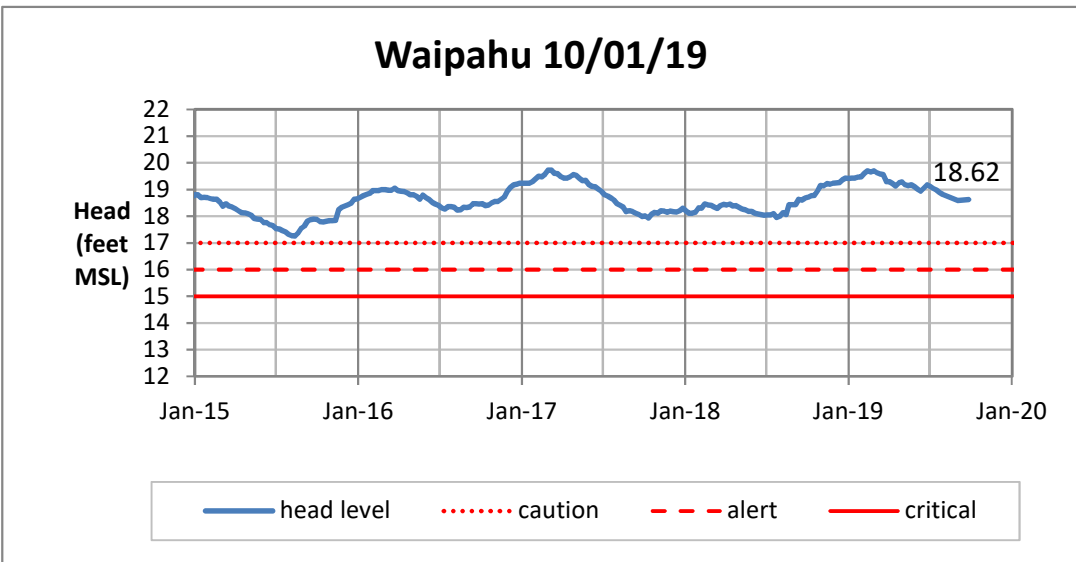

Weekly Head Report

Weekly Head Report

Weekly Head Report

Weekly Head Report

Weekly Head Report

HONOLULU WATERSHED AREA Rainfall Intake

Monthly Production