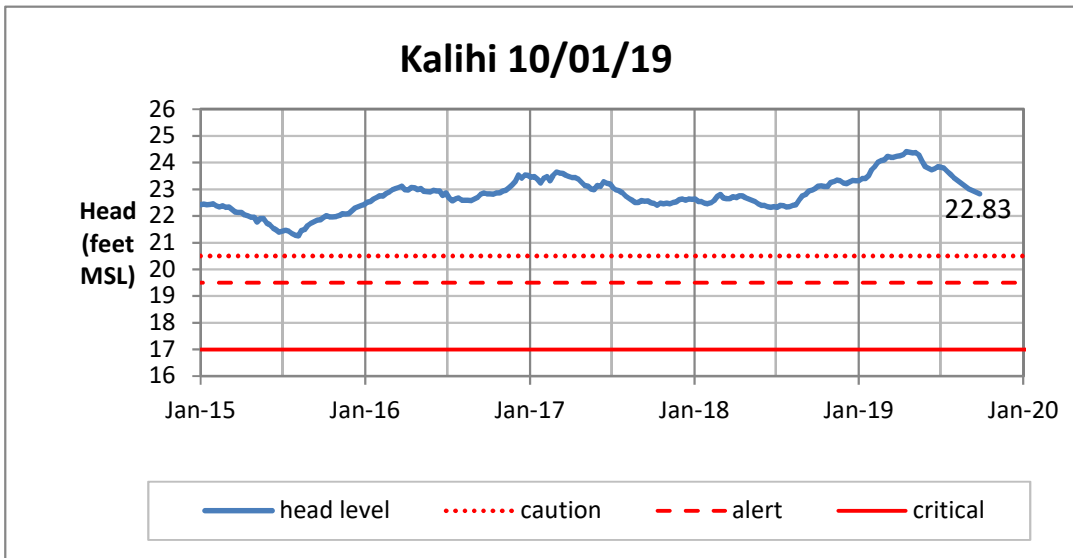

Weekly Head Report

Weekly Head Report

Weekly Head Report

Weekly Head Report

Weekly Head Report

HONOLULU WATERSHED AREA Rainfall Intake

Monthly Production