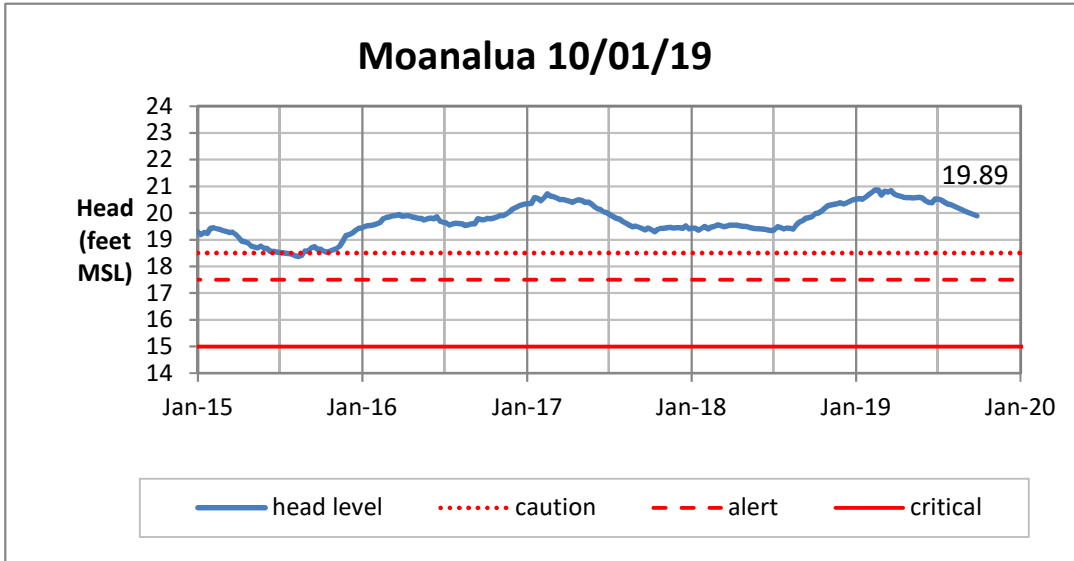

Weekly Head Report

Weekly Head Report

Weekly Head Report

Weekly Head Report

Weekly Head Report

HONOLULU WATERSHED AREA Rainfall Intake

Monthly Production