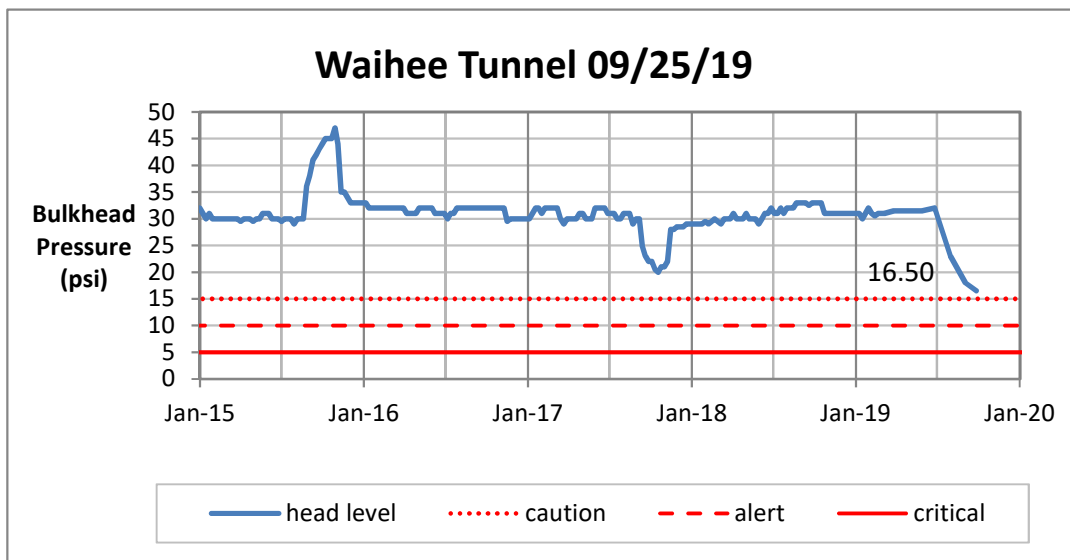

Weekly Head Report

Weekly Head Report

Weekly Head Report

Weekly Head Report

Weekly Head Report

HONOLULU WATERSHED AREA Rainfall Intake

Monthly Production