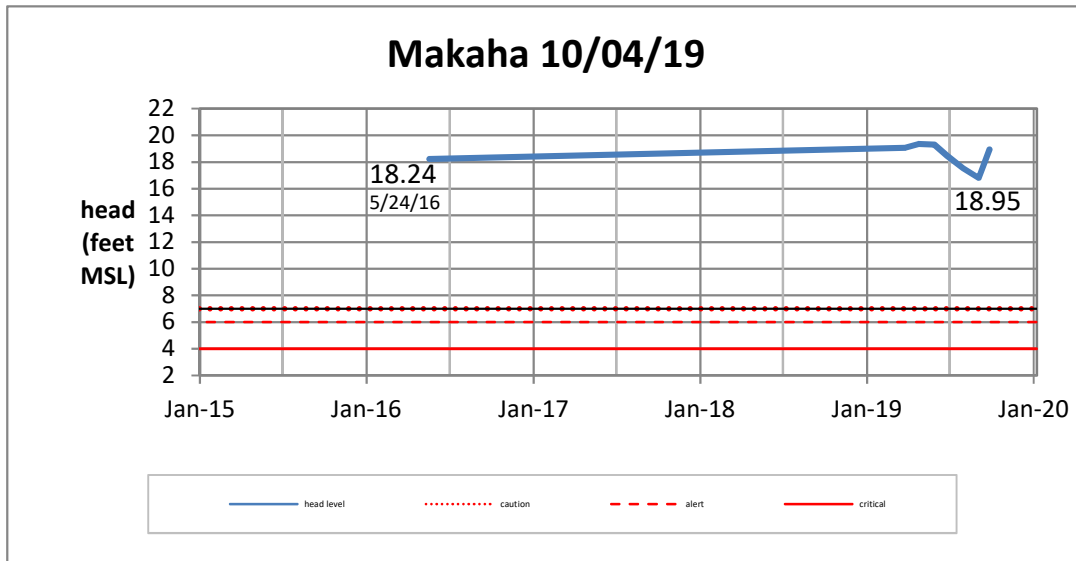

Weekly Head Report

Weekly Head Report

Weekly Head Report

Weekly Head Report

Weekly Head Report

HONOLULU WATERSHED AREA Rainfall Intake

Monthly Production