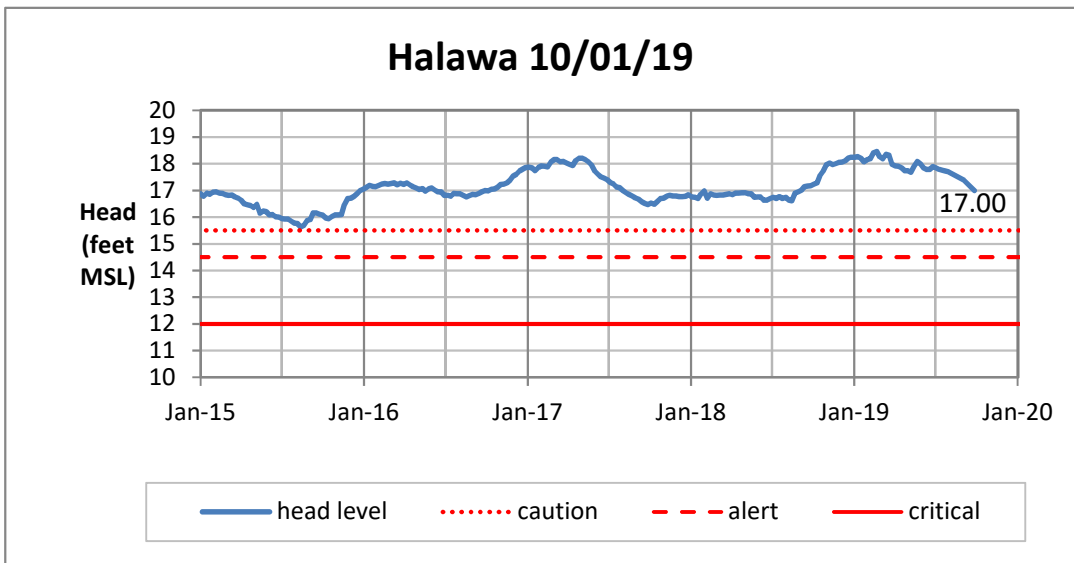

Weekly Head Report

Weekly Head Report

Weekly Head Report

Weekly Head Report

Weekly Head Report

HONOLULU WATERSHED AREA Rainfall Intake

Monthly Production