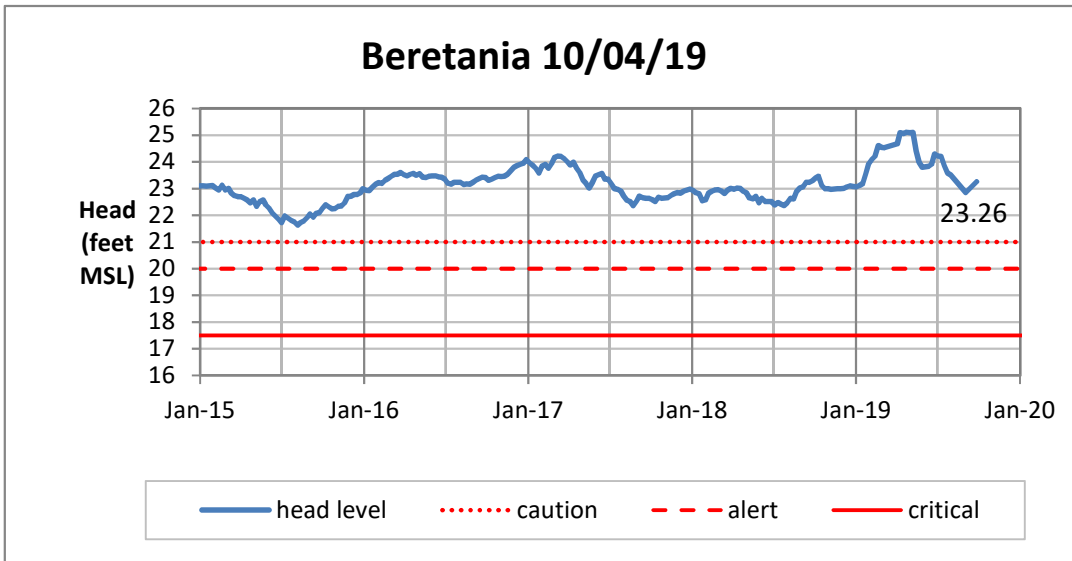

Weekly Head Report

Weekly Head Report

Weekly Head Report

Weekly Head Report

Weekly Head Report

HONOLULU WATERSHED AREA Rainfall Intake

Monthly Production