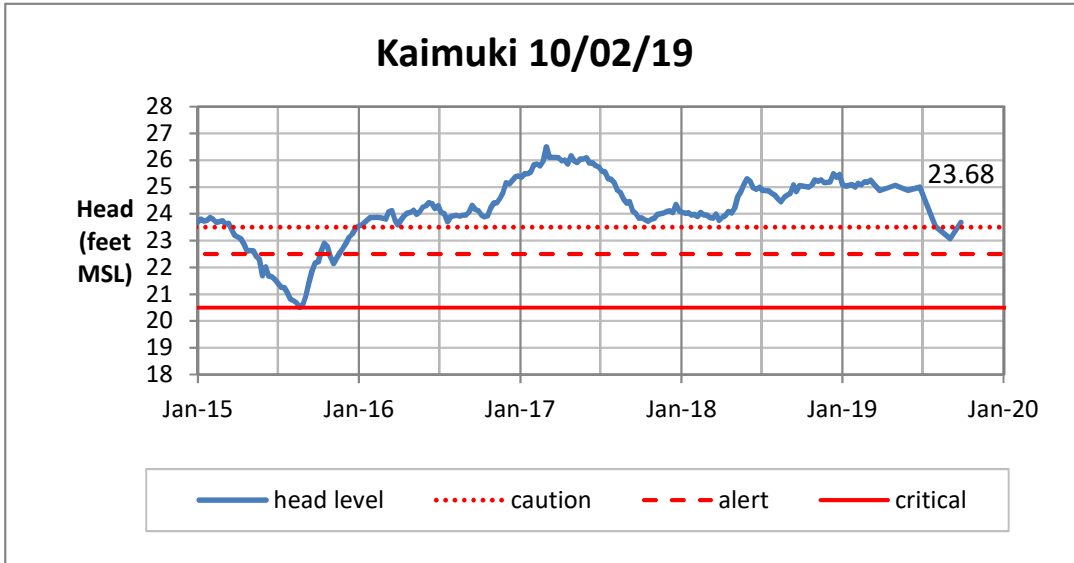

Weekly Head Report

Weekly Head Report

Weekly Head Report

Weekly Head Report

Weekly Head Report

HONOLULU WATERSHED AREA Rainfall Intake

Monthly Production