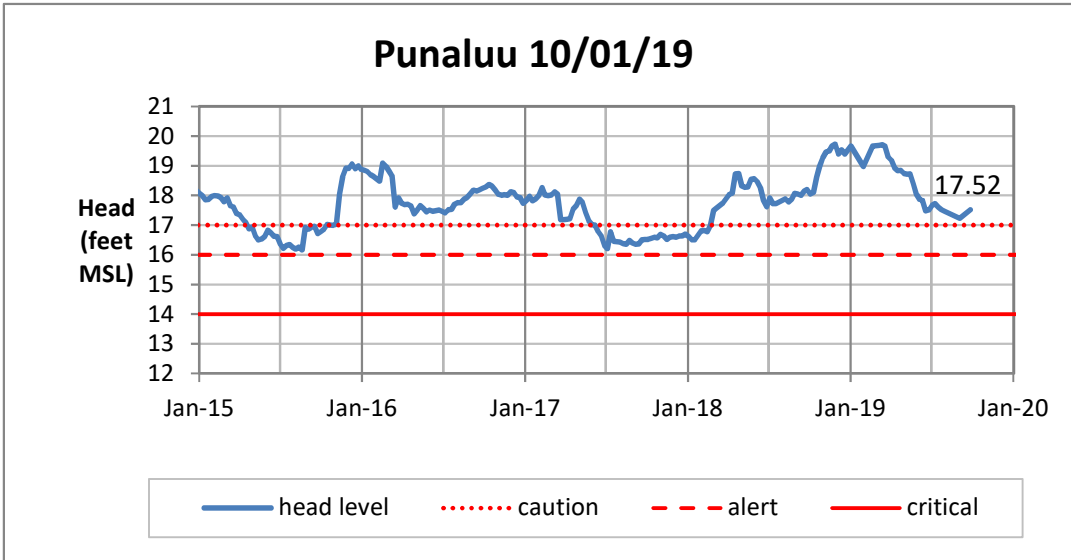

Weekly Head Report

Weekly Head Report

Weekly Head Report

Weekly Head Report

Weekly Head Report

HONOLULU WATERSHED AREA Rainfall Intake

Monthly Production