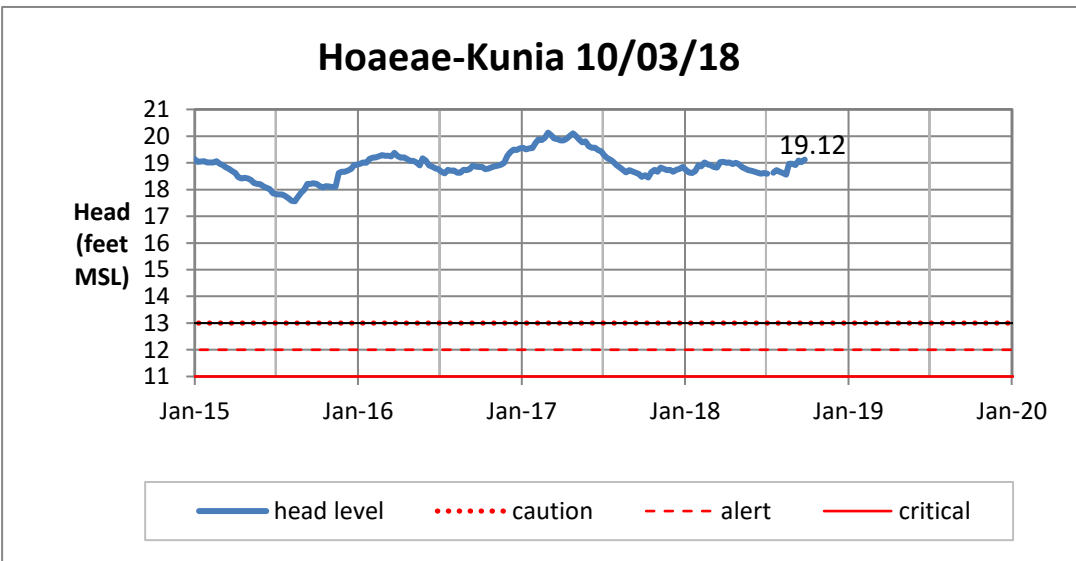

Weekly Head Report

Weekly Head Report

Weekly Head Report

Weekly Head Report

Weekly Head Report

HONOLULU WATERSHED AREA Rainfall Intake

Monthly Production