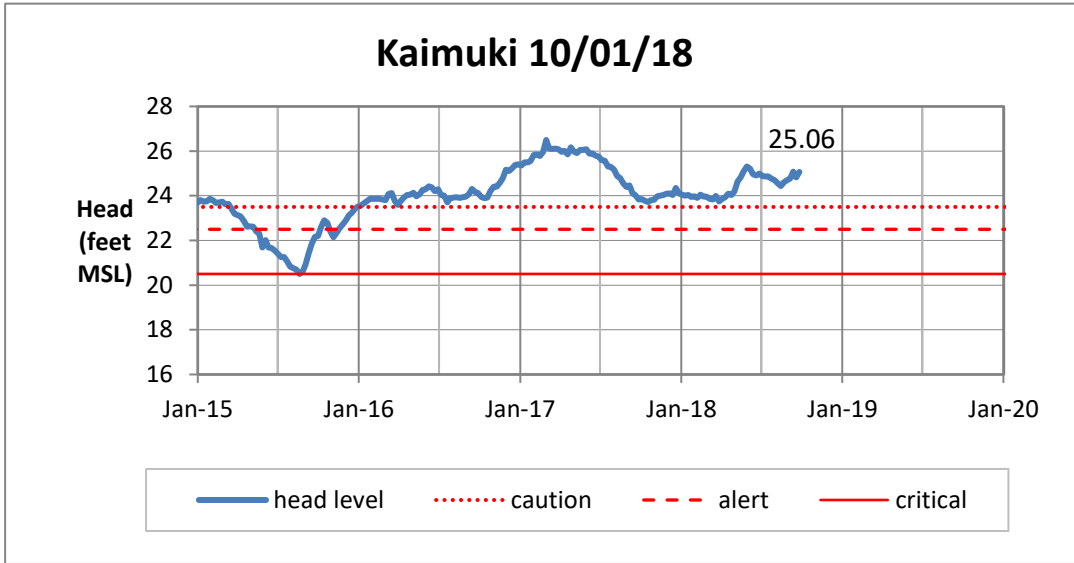

Weekly Head Report

Weekly Head Report

Weekly Head Report

Weekly Head Report

Weekly Head Report

HONOLULU WATERSHED AREA Rainfall Intake

Monthly Production