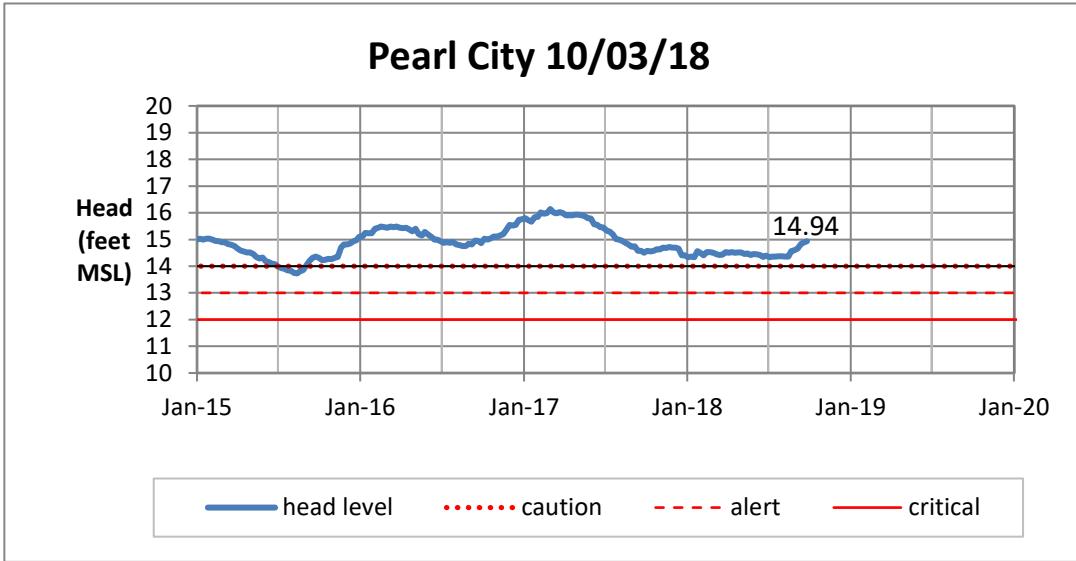

Weekly Head Report

Weekly Head Report

Weekly Head Report

Weekly Head Report

Weekly Head Report

HONOLULU WATERSHED AREA Rainfall Intake

Monthly Production