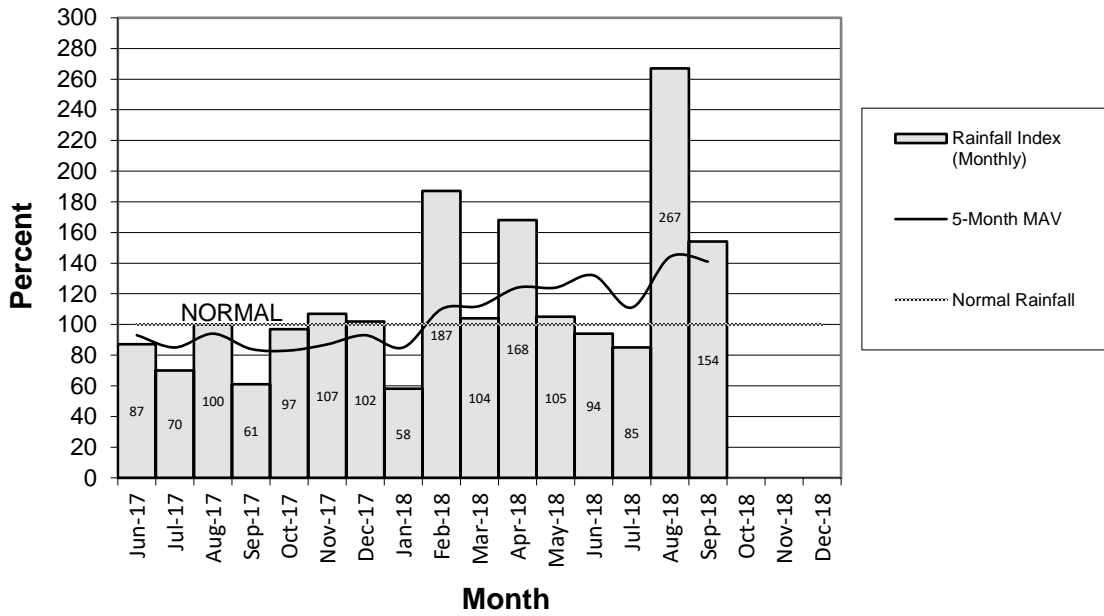

Weekly Head Report

Weekly Head Report

Weekly Head Report

Weekly Head Report

Weekly Head Report

HONOLULU WATERSHED AREA Rainfall Intake

Monthly Production