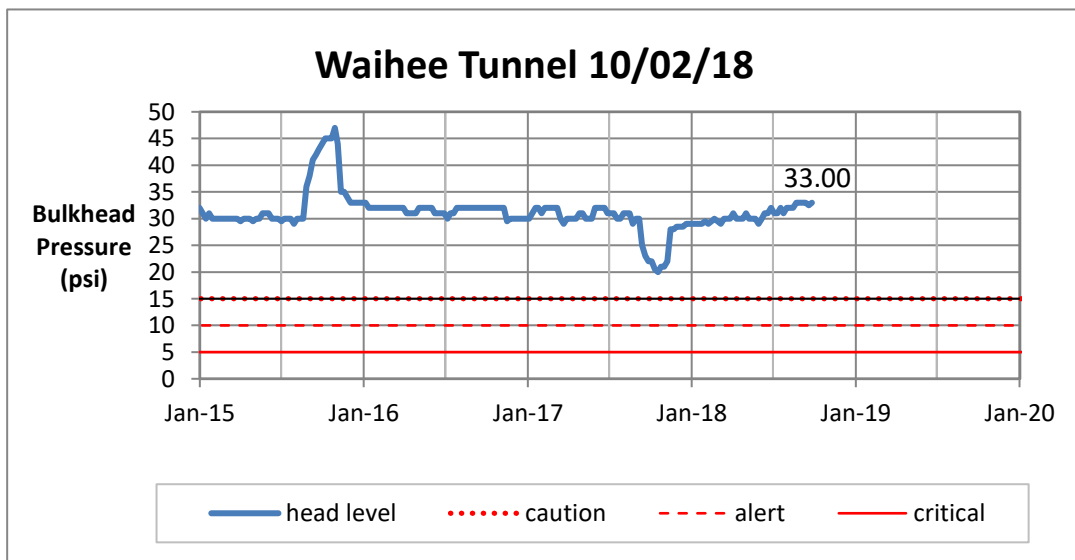

Weekly Head Report

Weekly Head Report

Weekly Head Report

Weekly Head Report

Weekly Head Report

HONOLULU WATERSHED AREA Rainfall Intake

Monthly Production