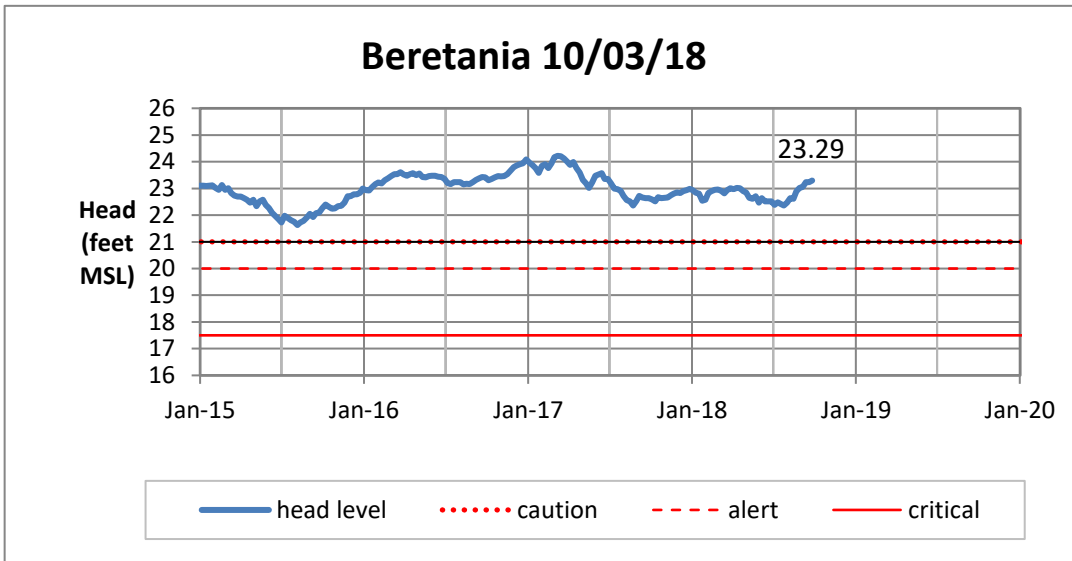

Weekly Head Report

Weekly Head Report

Weekly Head Report

Weekly Head Report

Weekly Head Report

HONOLULU WATERSHED AREA Rainfall Intake

Monthly Production