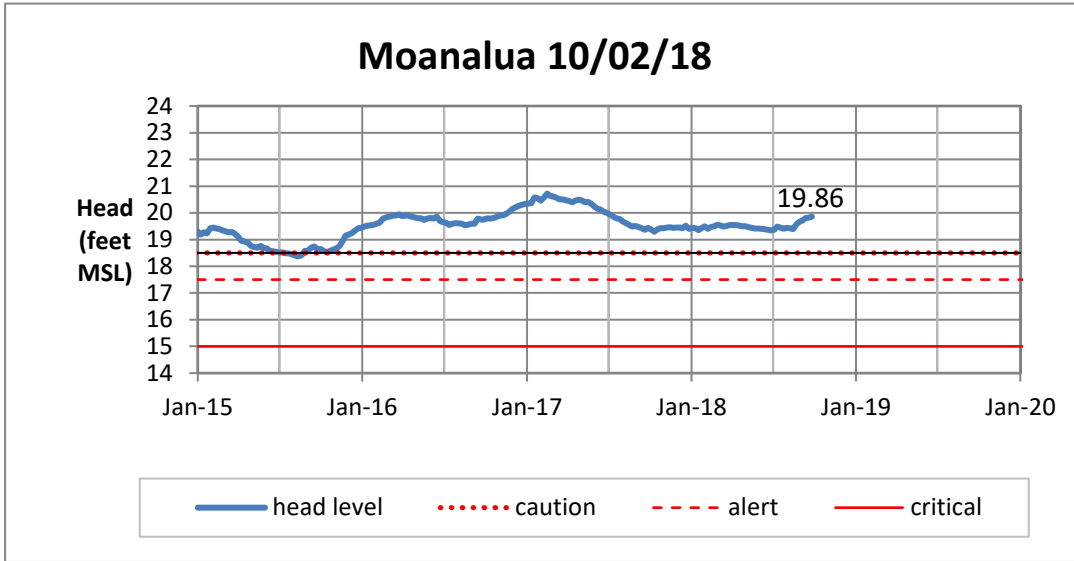

Weekly Head Report

Weekly Head Report

Weekly Head Report

Weekly Head Report

Weekly Head Report

HONOLULU WATERSHED AREA Rainfall Intake

Monthly Production