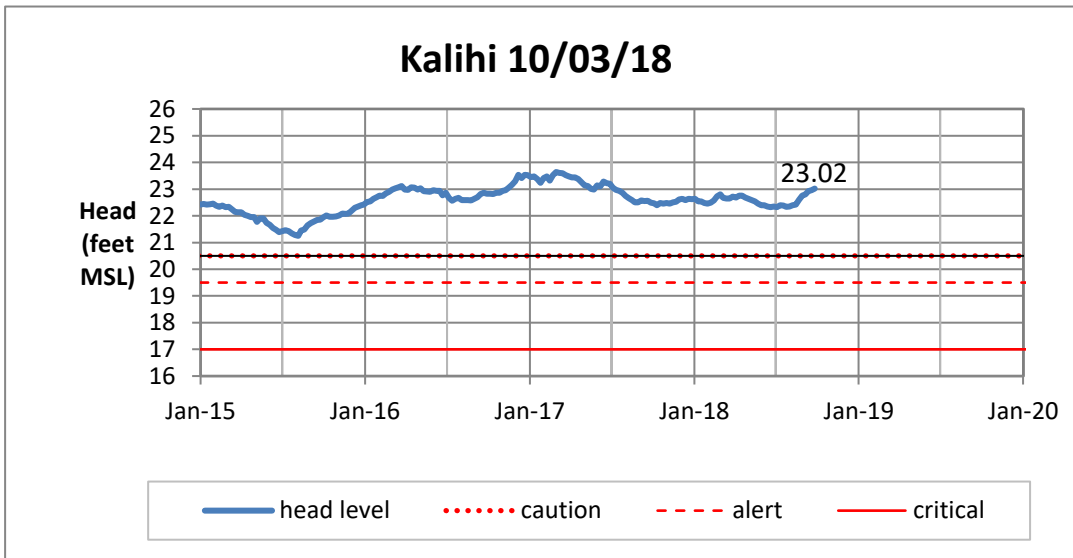

Weekly Head Report

Weekly Head Report

Weekly Head Report

Weekly Head Report

Weekly Head Report

HONOLULU WATERSHED AREA Rainfall Intake

Monthly Production