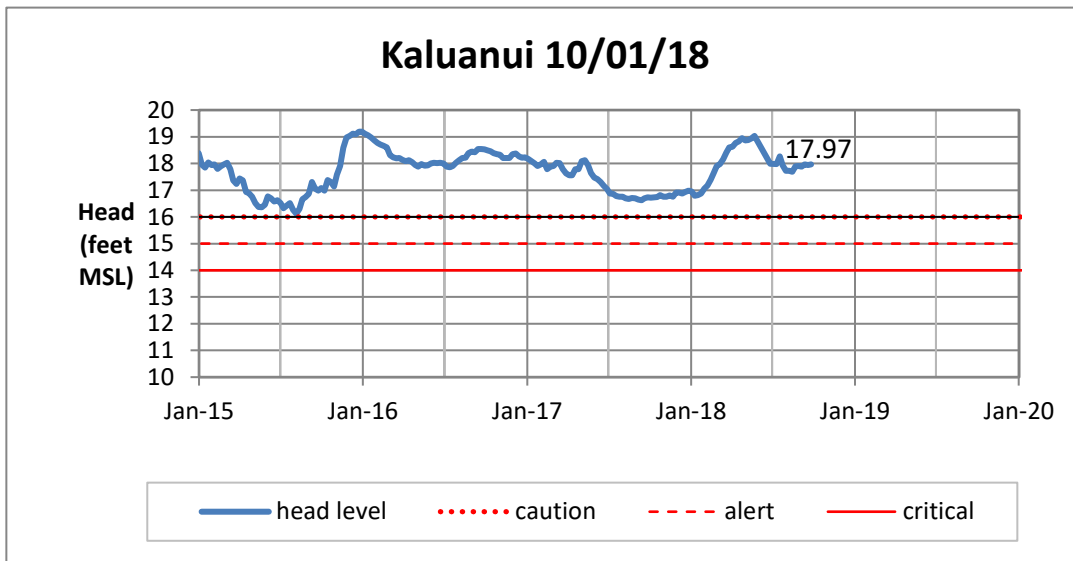

Weekly Head Report

Weekly Head Report

Weekly Head Report

Weekly Head Report

Weekly Head Report

HONOLULU WATERSHED AREA Rainfall Intake

Monthly Production