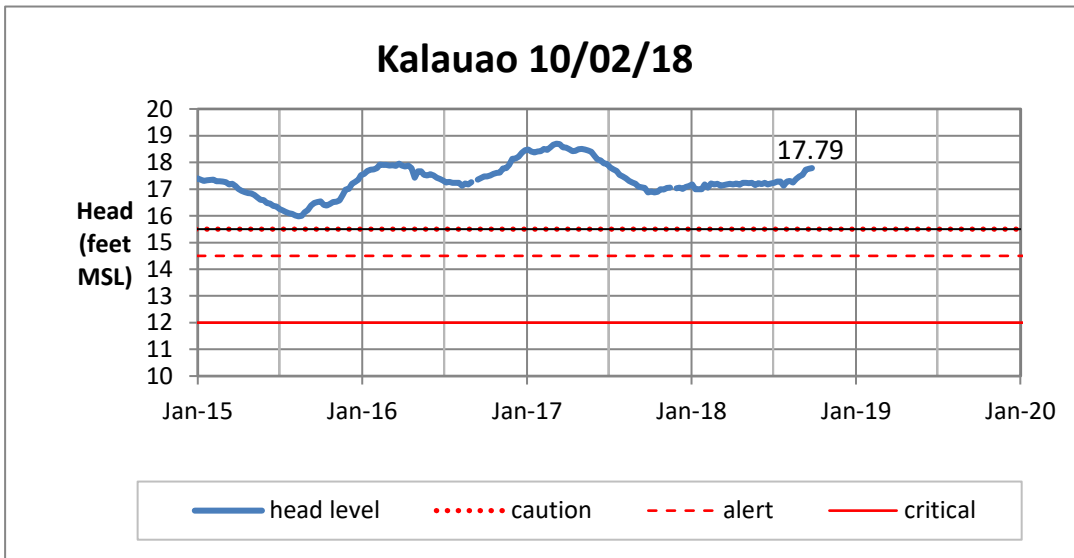

Weekly Head Report

Weekly Head Report

Weekly Head Report

Weekly Head Report

Weekly Head Report

HONOLULU WATERSHED AREA Rainfall Intake

Monthly Production