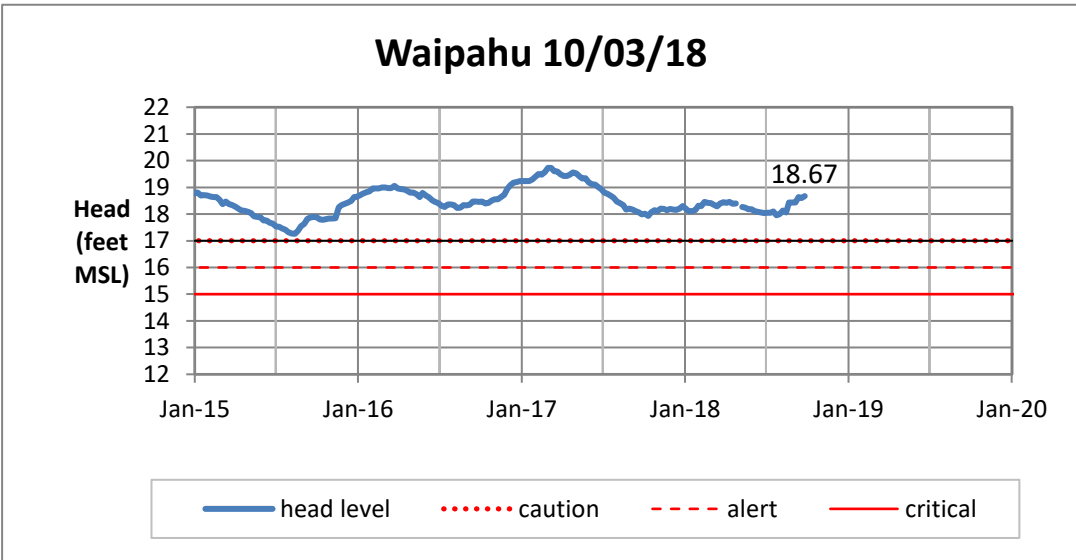

Weekly Head Report

Weekly Head Report

Weekly Head Report

Weekly Head Report

Weekly Head Report

HONOLULU WATERSHED AREA Rainfall Intake

Monthly Production