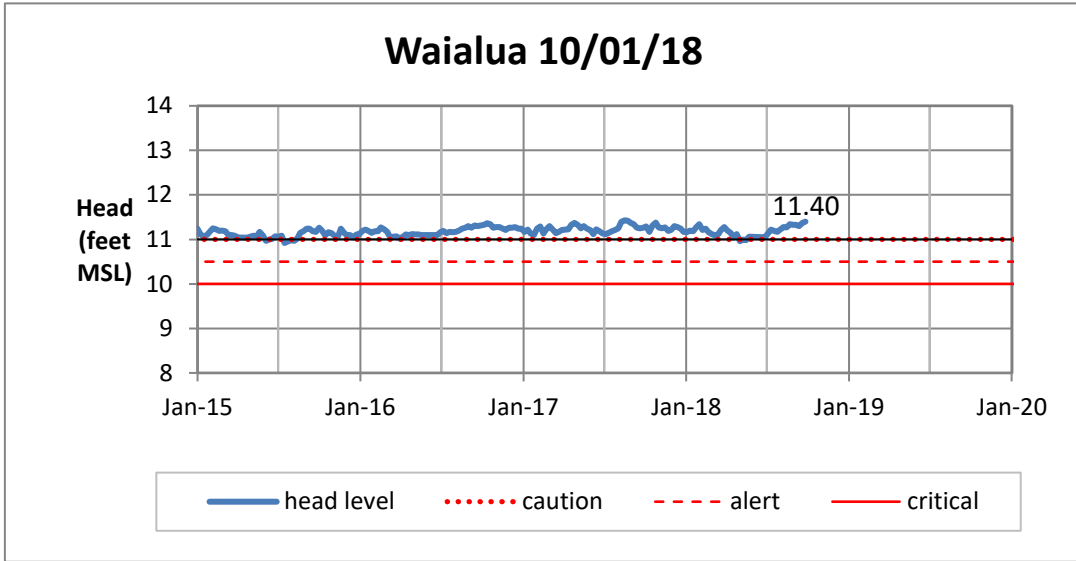

Weekly Head Report

Weekly Head Report

Weekly Head Report

Weekly Head Report

Weekly Head Report

HONOLULU WATERSHED AREA Rainfall Intake

Monthly Production