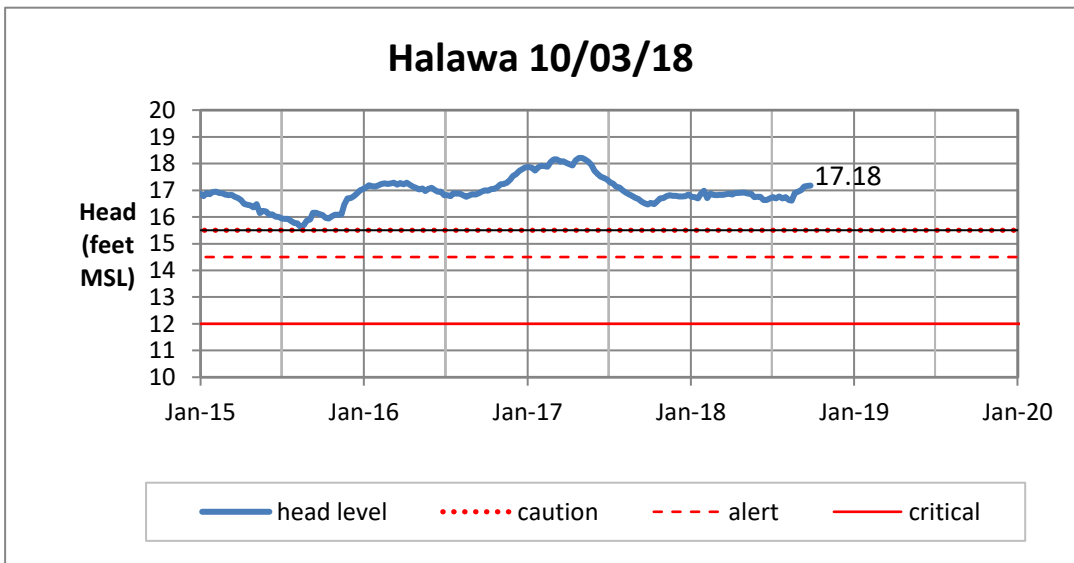

Weekly Head Report

Weekly Head Report

Weekly Head Report

Weekly Head Report

Weekly Head Report

HONOLULU WATERSHED AREA Rainfall Intake

Monthly Production