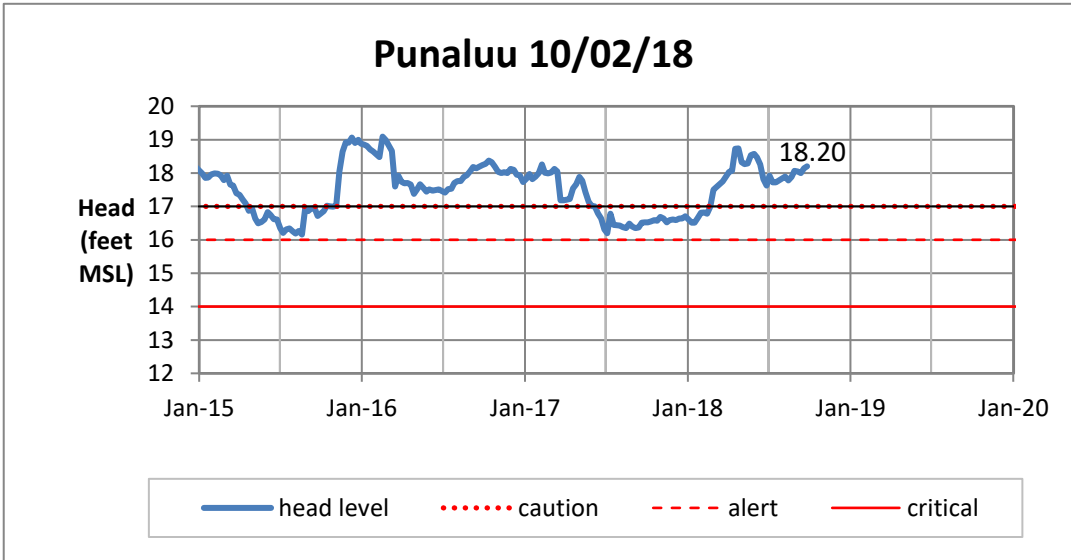

Weekly Head Report

Weekly Head Report

Weekly Head Report

Weekly Head Report

Weekly Head Report

HONOLULU WATERSHED AREA Rainfall Intake

Monthly Production