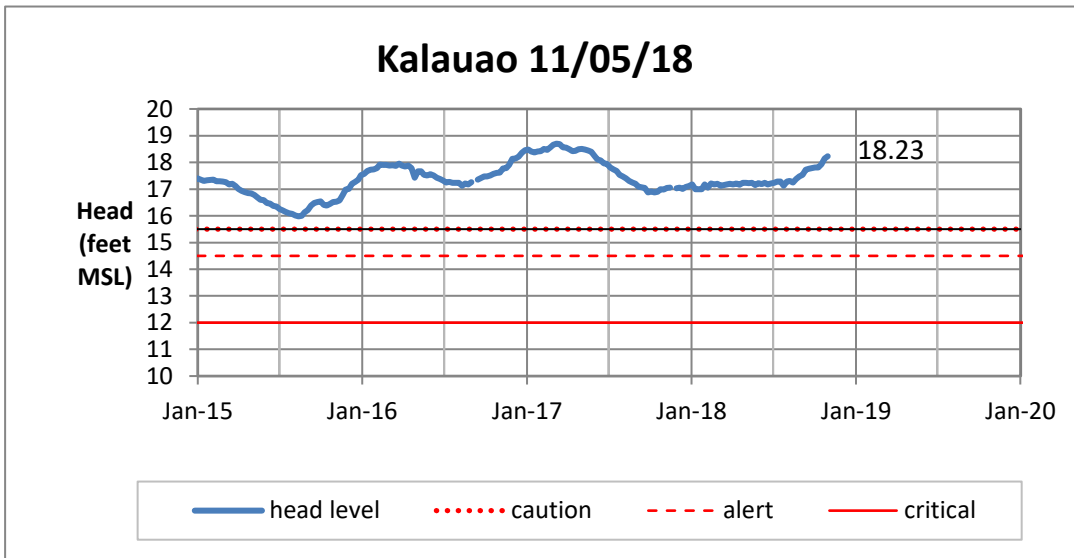

Weekly Head Report

Weekly Head Report

Weekly Head Report

Weekly Head Report

Weekly Head Report

HONOLULU WATERSHED AREA Rainfall Intake

Monthly Production