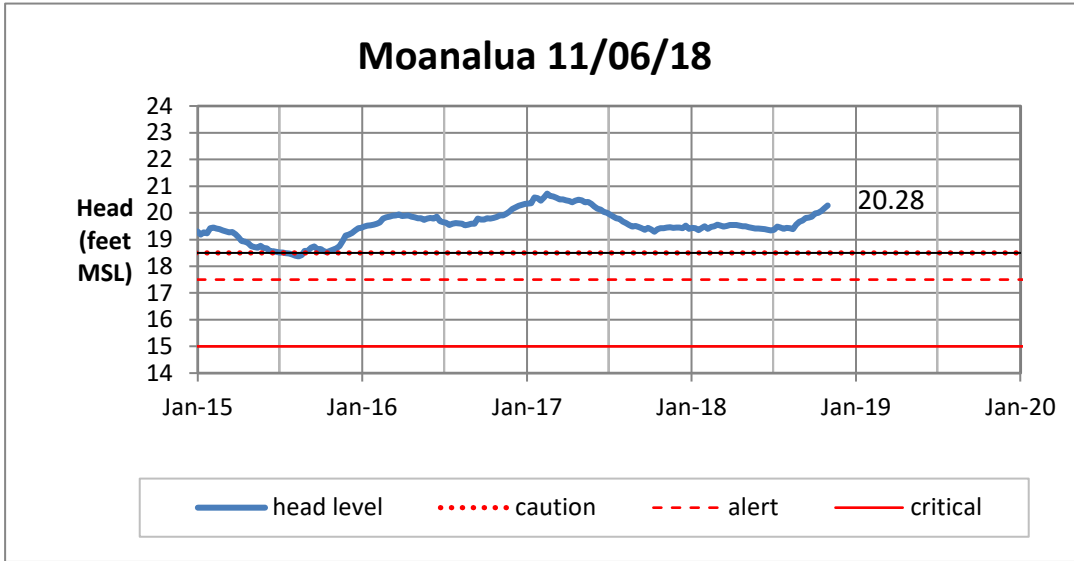

Weekly Head Report

Weekly Head Report

Weekly Head Report

Weekly Head Report

Weekly Head Report

HONOLULU WATERSHED AREA Rainfall Intake

Monthly Production