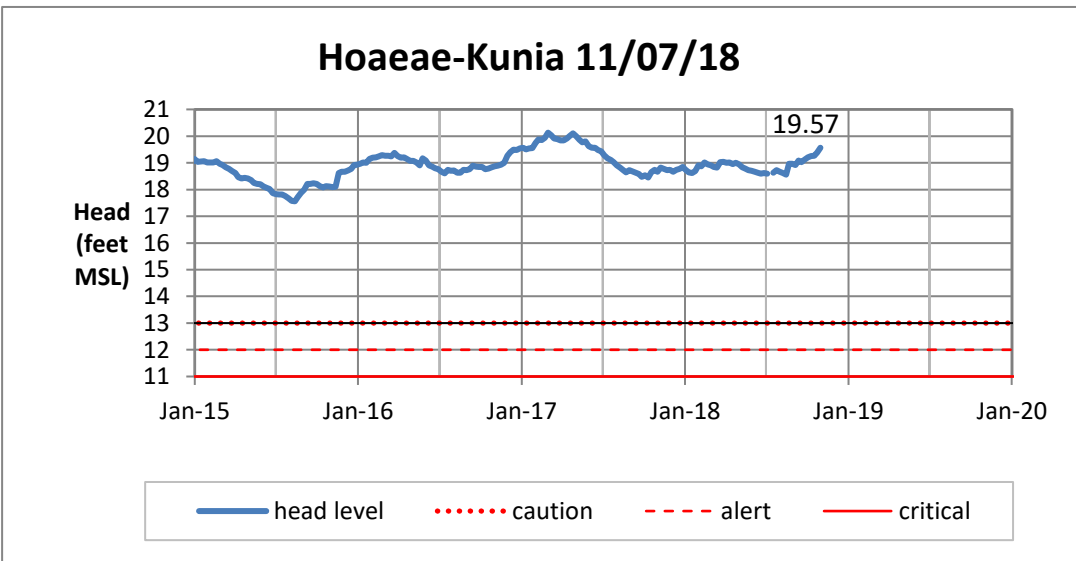

Weekly Head Report

Weekly Head Report

Weekly Head Report

Weekly Head Report

Weekly Head Report

HONOLULU WATERSHED AREA Rainfall Intake

Monthly Production