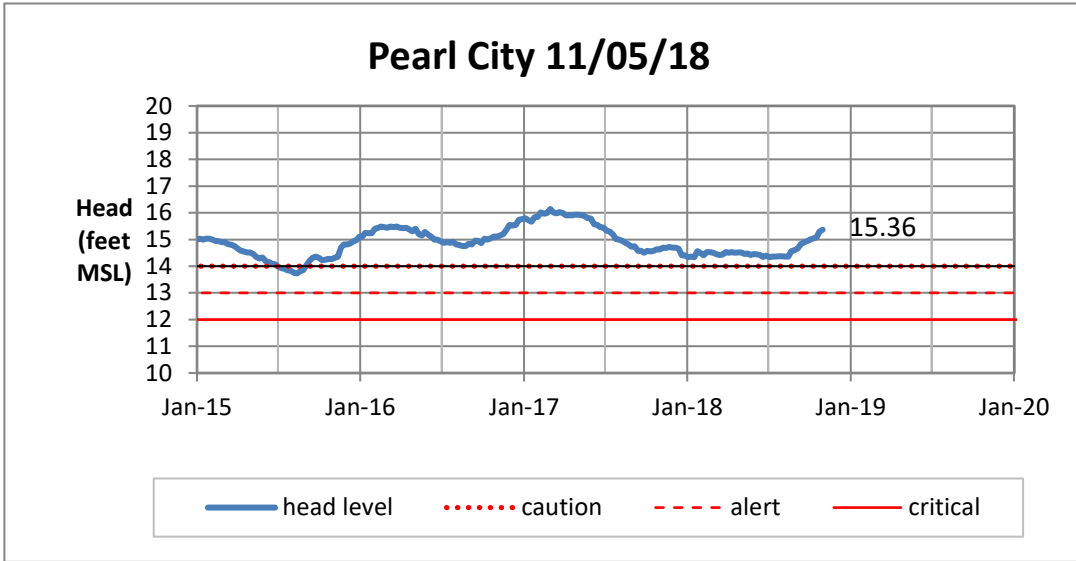

Weekly Head Report

Weekly Head Report

Weekly Head Report

Weekly Head Report

Weekly Head Report

HONOLULU WATERSHED AREA Rainfall Intake

Monthly Production