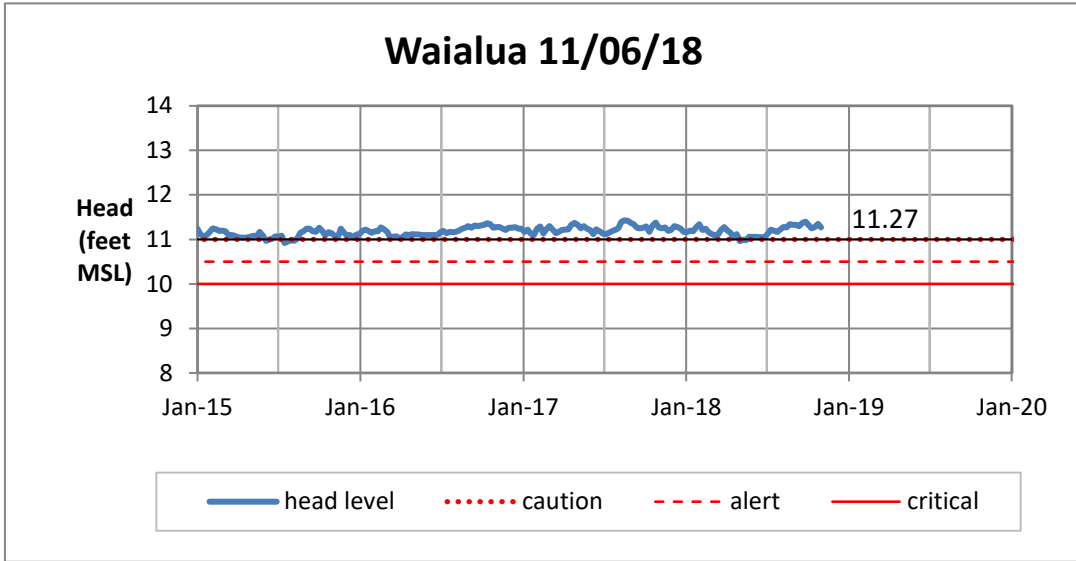

Weekly Head Report

Weekly Head Report

Weekly Head Report

Weekly Head Report

Weekly Head Report

HONOLULU WATERSHED AREA Rainfall Intake

Monthly Production