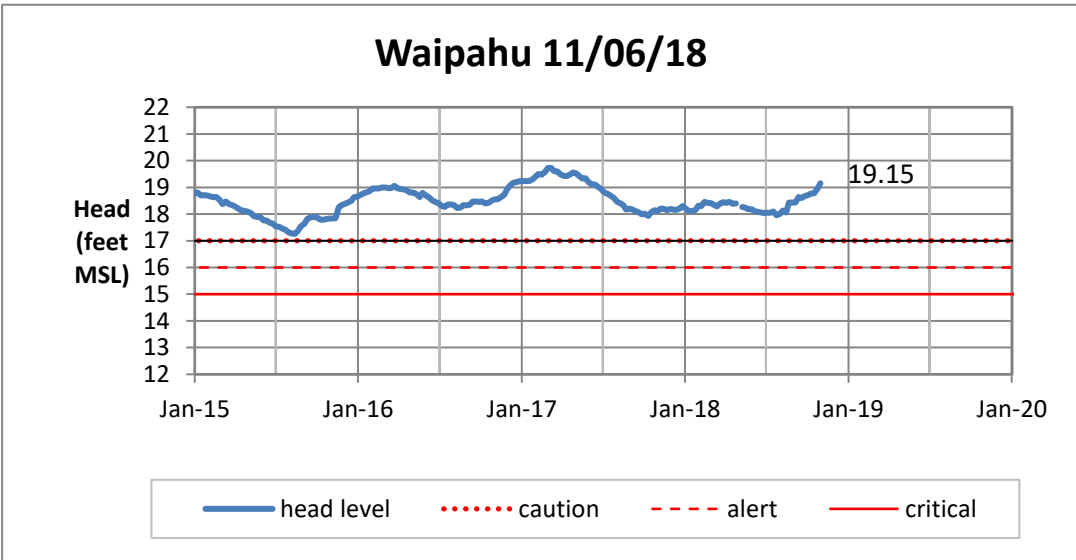

Weekly Head Report

Weekly Head Report

Weekly Head Report

Weekly Head Report

Weekly Head Report

HONOLULU WATERSHED AREA Rainfall Intake

Monthly Production