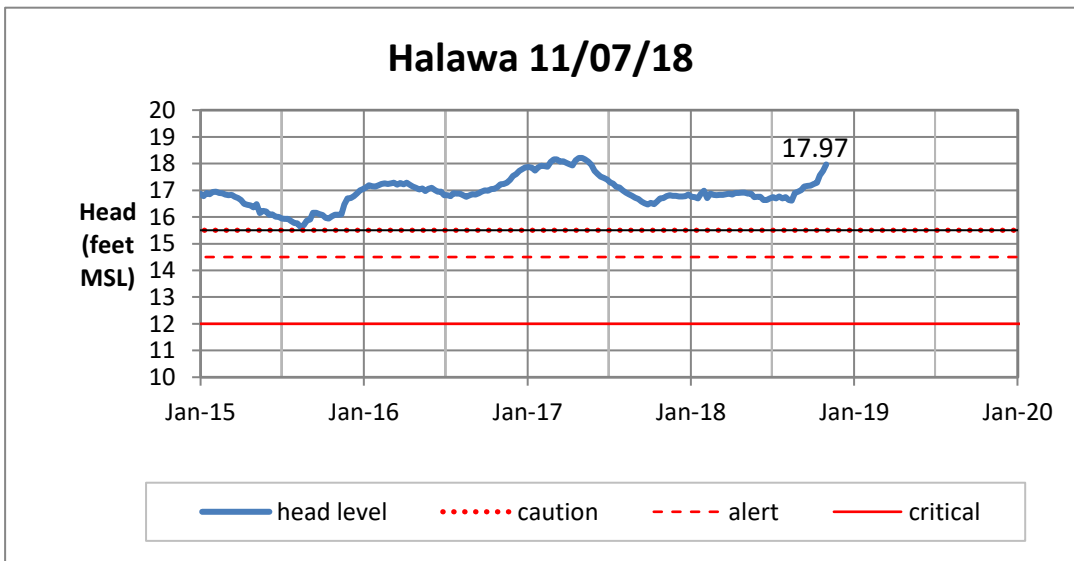

Weekly Head Report

Weekly Head Report

Weekly Head Report

Weekly Head Report

Weekly Head Report

HONOLULU WATERSHED AREA Rainfall Intake

Monthly Production