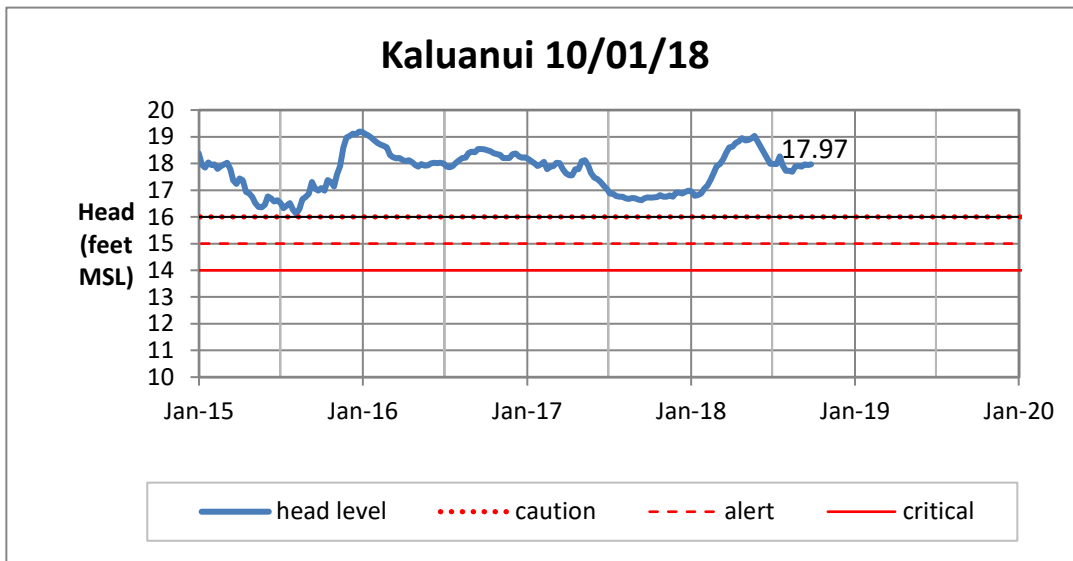

Weekly Head Report

Weekly Head Report

Weekly Head Report

Weekly Head Report

Weekly Head Report

HONOLULU WATERSHED AREA Rainfall Intake

Monthly Production