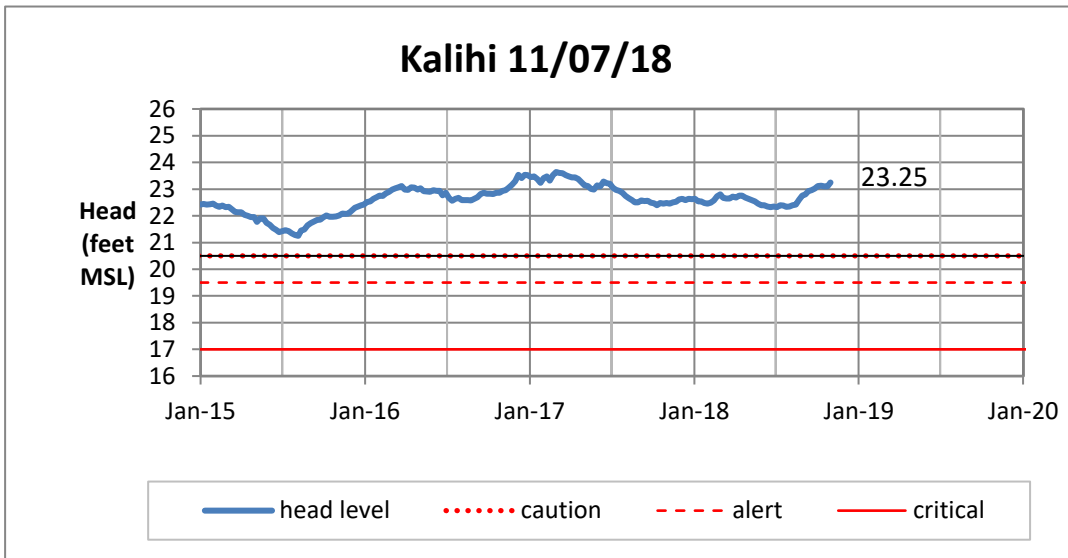

Weekly Head Report

Weekly Head Report

Weekly Head Report

Weekly Head Report

Weekly Head Report

HONOLULU WATERSHED AREA Rainfall Intake

Monthly Production