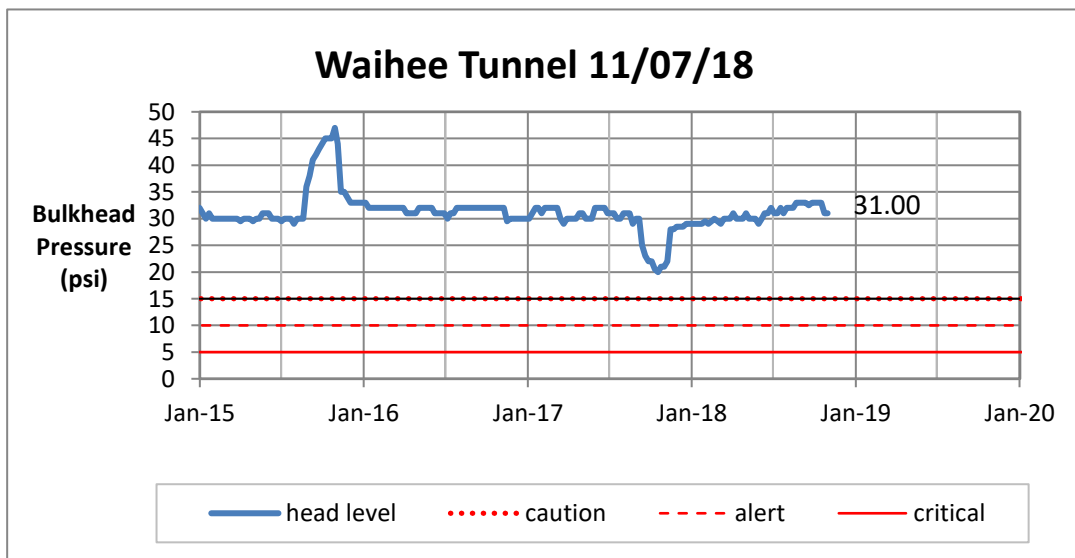

Weekly Head Report

Weekly Head Report

Weekly Head Report

Weekly Head Report

Weekly Head Report

HONOLULU WATERSHED AREA Rainfall Intake

Monthly Production