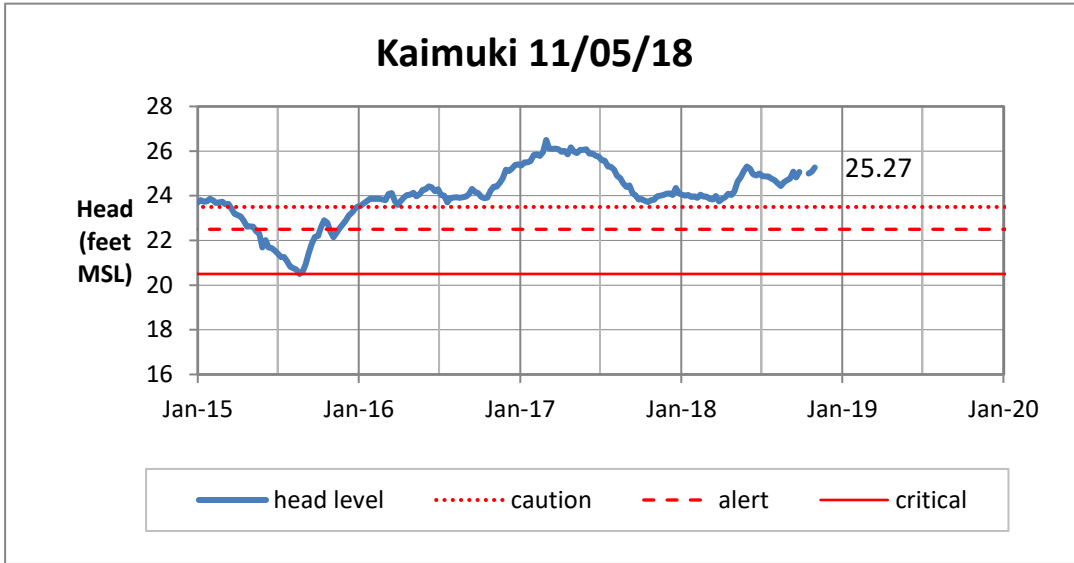

Weekly Head Report

Weekly Head Report

Weekly Head Report

Weekly Head Report

Weekly Head Report

HONOLULU WATERSHED AREA Rainfall Intake

Monthly Production