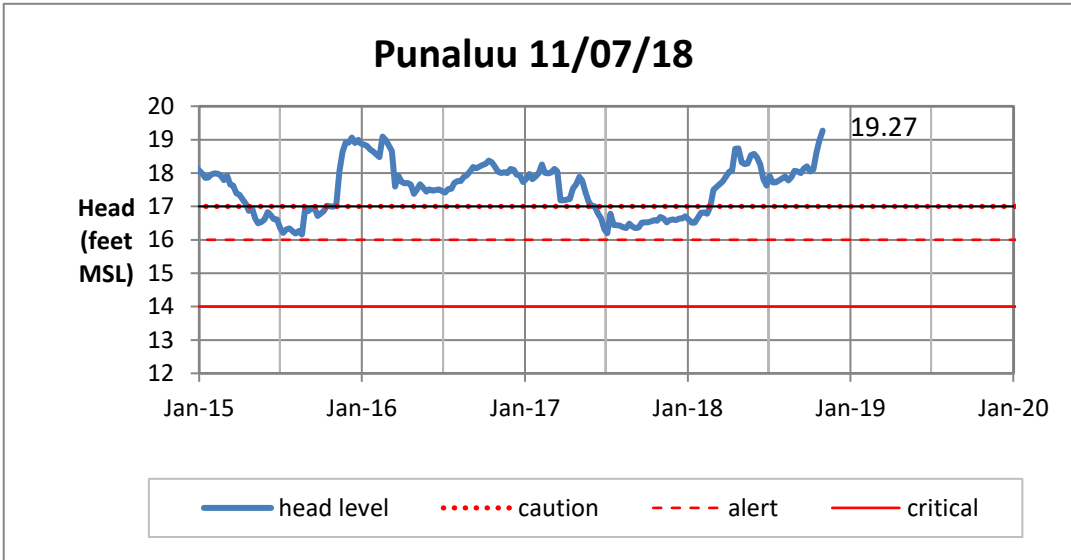

Weekly Head Report

Weekly Head Report

Weekly Head Report

Weekly Head Report

Weekly Head Report

HONOLULU WATERSHED AREA Rainfall Intake

Monthly Production