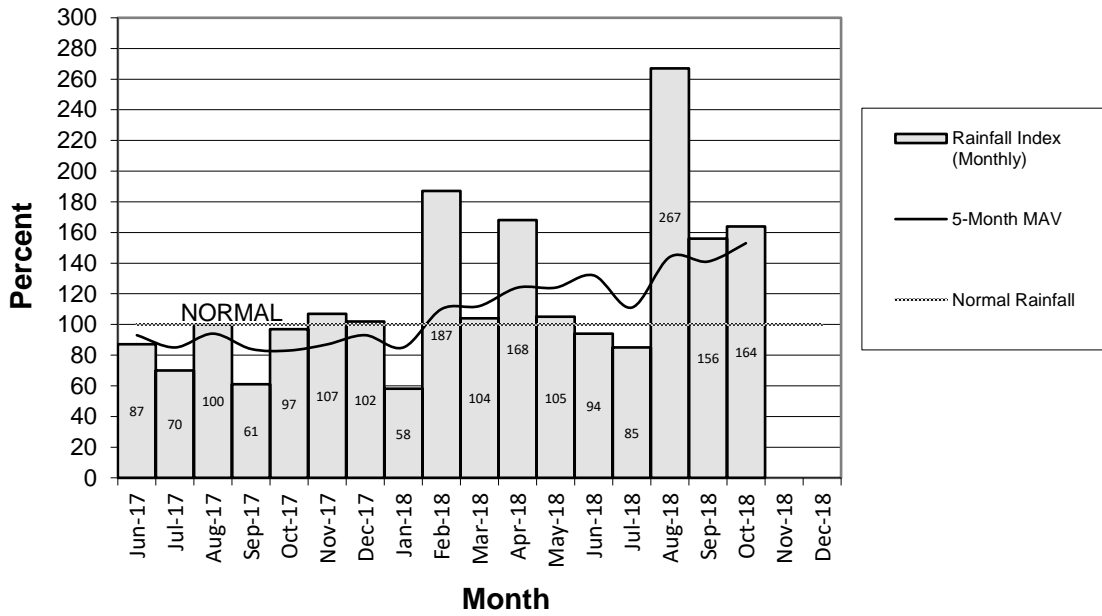

Weekly Head Report

Weekly Head Report

Weekly Head Report

Weekly Head Report

Weekly Head Report

HONOLULU WATERSHED AREA Rainfall Intake

Monthly Production