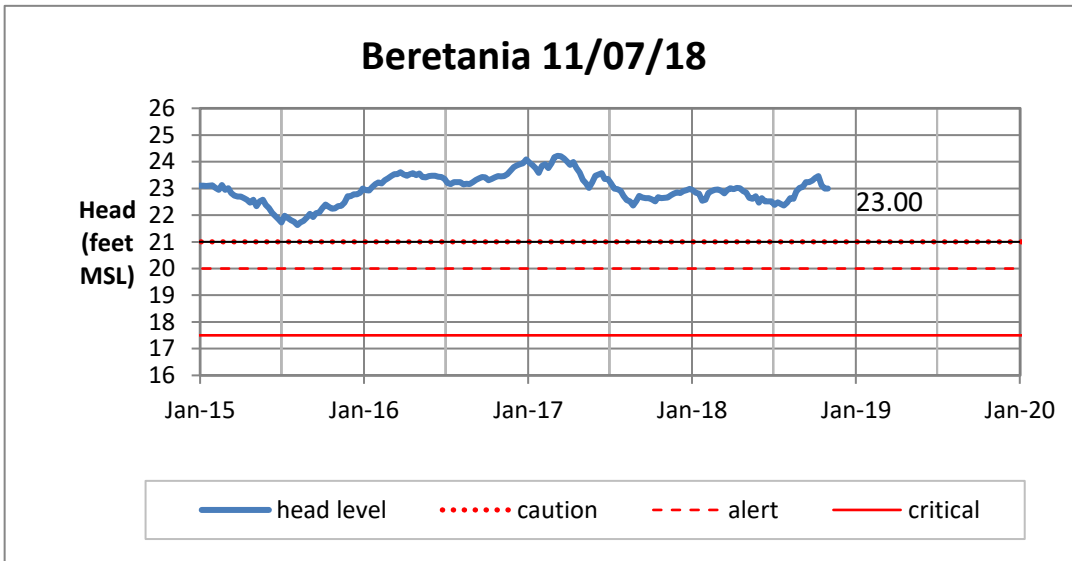

Weekly Head Report

Weekly Head Report

Weekly Head Report

Weekly Head Report

Weekly Head Report

HONOLULU WATERSHED AREA Rainfall Intake

Monthly Production