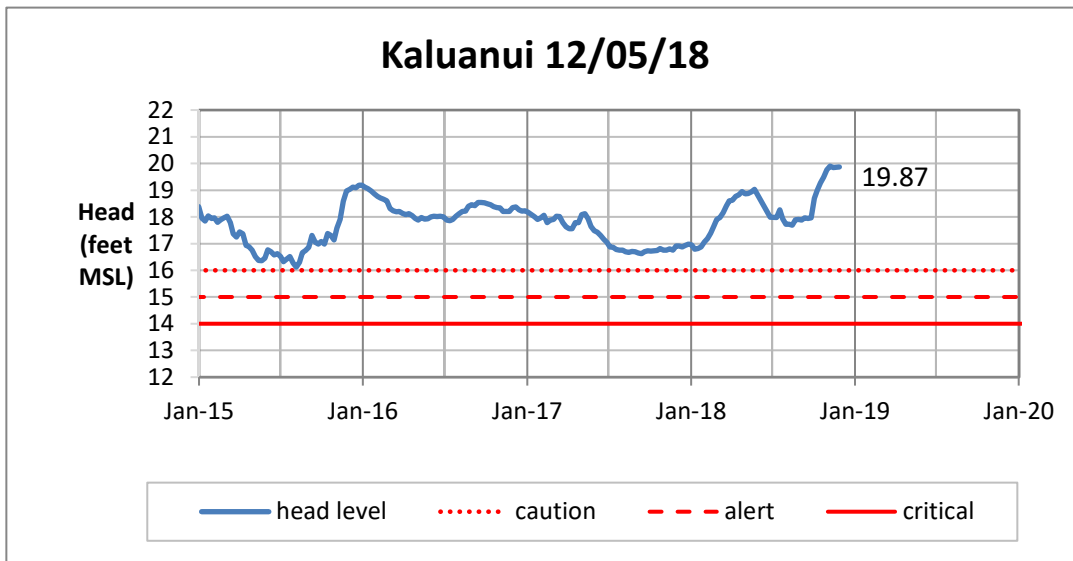

Weekly Head Report

Weekly Head Report

Weekly Head Report

Weekly Head Report

Weekly Head Report

HONOLULU WATERSHED AREA Rainfall Intake

Monthly Production