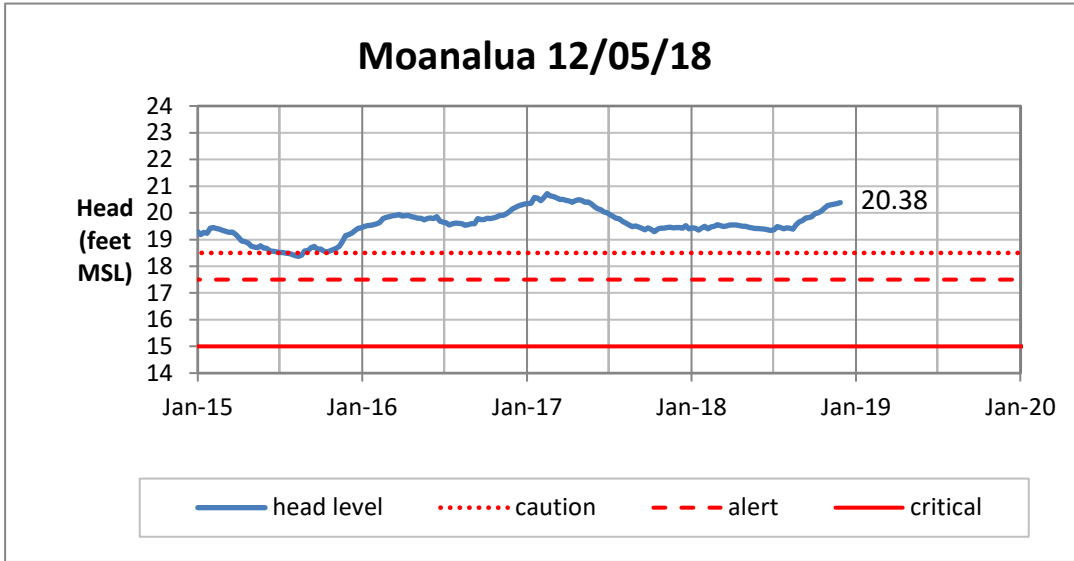

Weekly Head Report

Weekly Head Report

Weekly Head Report

Weekly Head Report

Weekly Head Report

HONOLULU WATERSHED AREA Rainfall Intake

Monthly Production