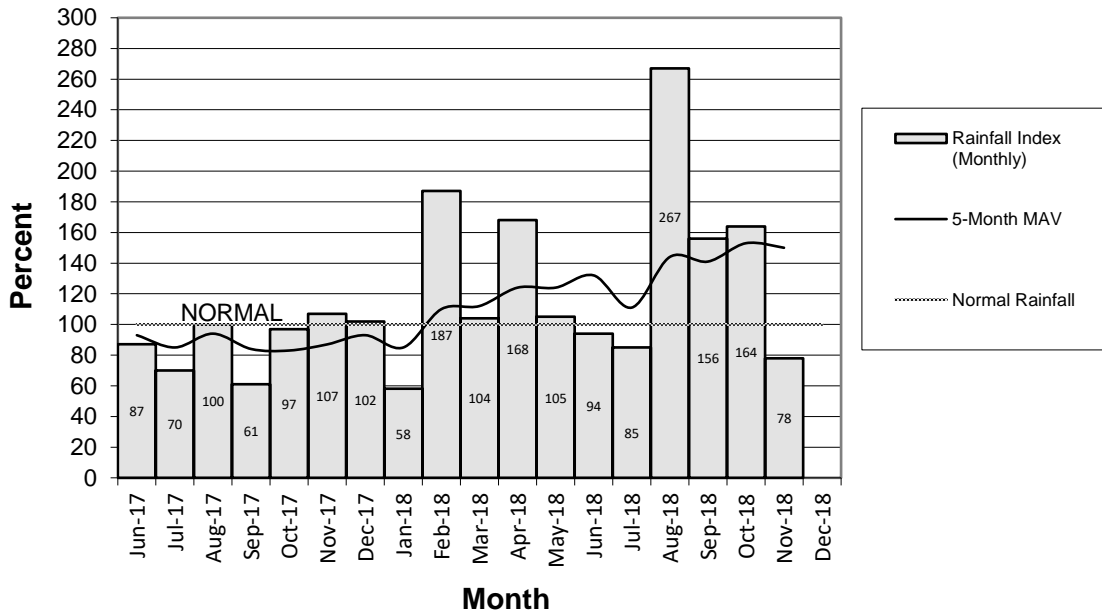

Weekly Head Report

Weekly Head Report

Weekly Head Report

Weekly Head Report

Weekly Head Report

HONOLULU WATERSHED AREA Rainfall Intake

Monthly Production