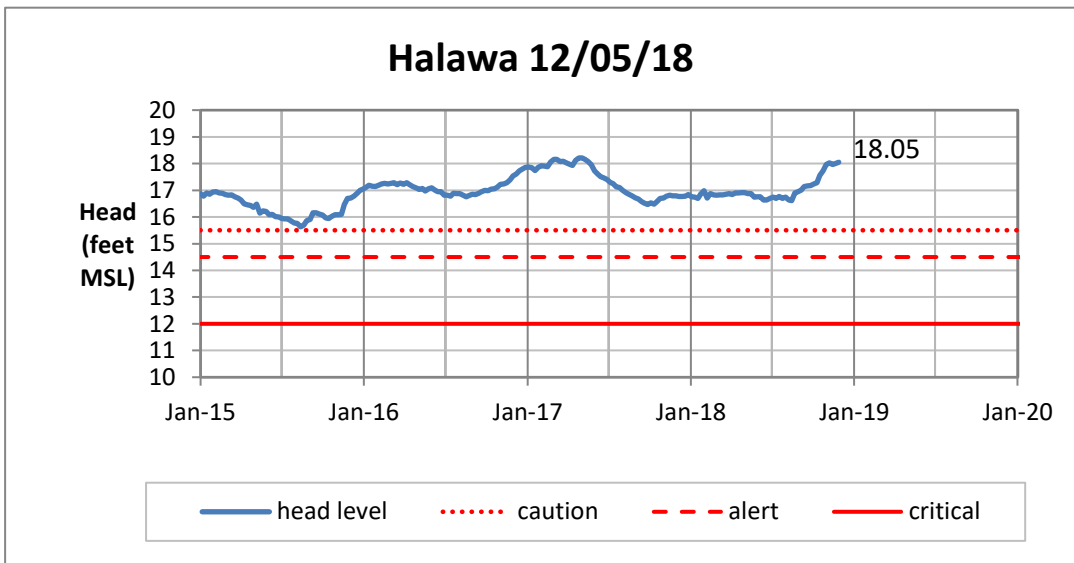

Weekly Head Report

Weekly Head Report

Weekly Head Report

Weekly Head Report

Weekly Head Report

HONOLULU WATERSHED AREA Rainfall Intake

Monthly Production