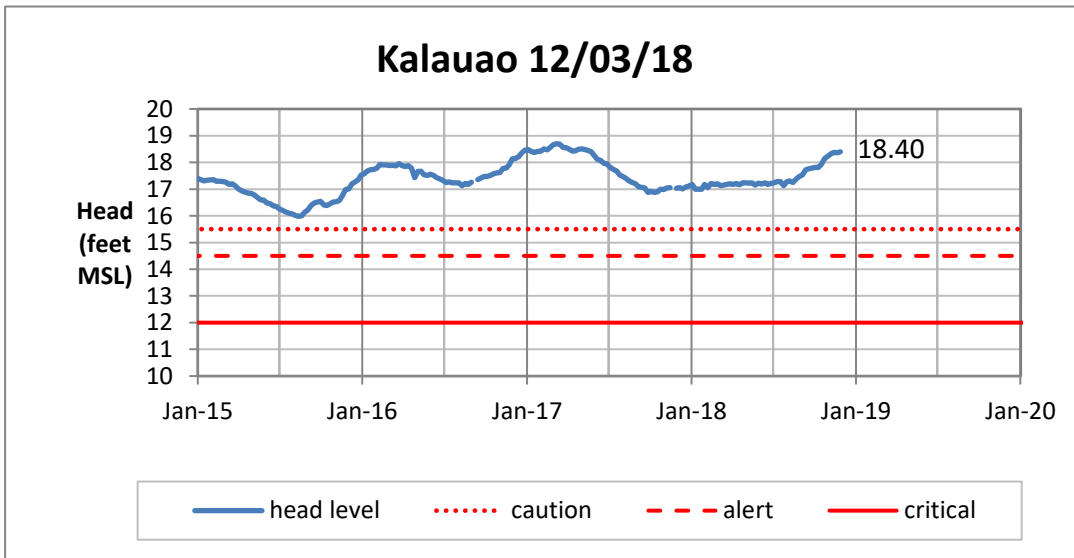

Weekly Head Report

Weekly Head Report

Weekly Head Report

Weekly Head Report

Weekly Head Report

HONOLULU WATERSHED AREA Rainfall Intake

Monthly Production