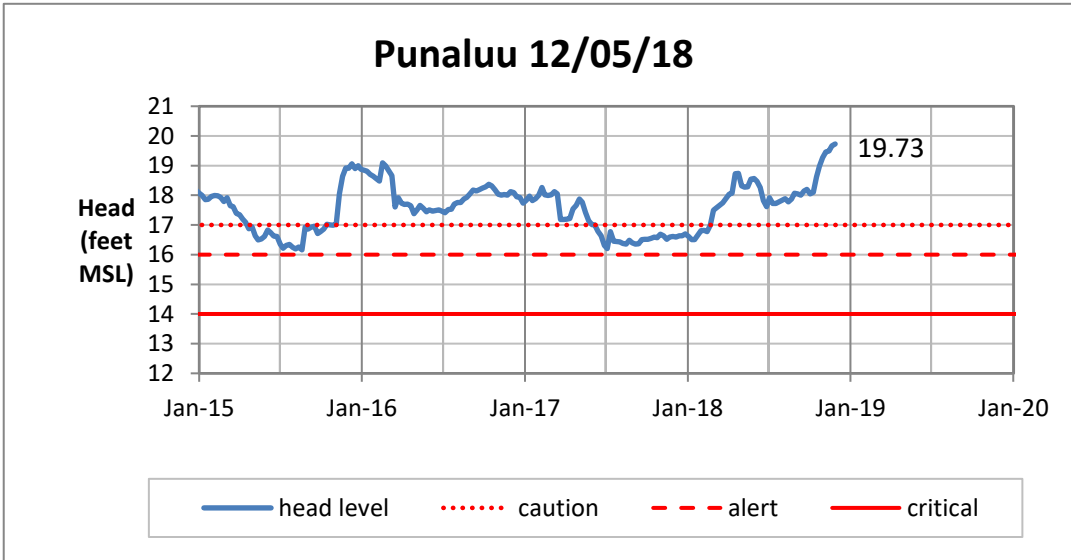

Weekly Head Report

Weekly Head Report

Weekly Head Report

Weekly Head Report

Weekly Head Report

HONOLULU WATERSHED AREA Rainfall Intake

Monthly Production