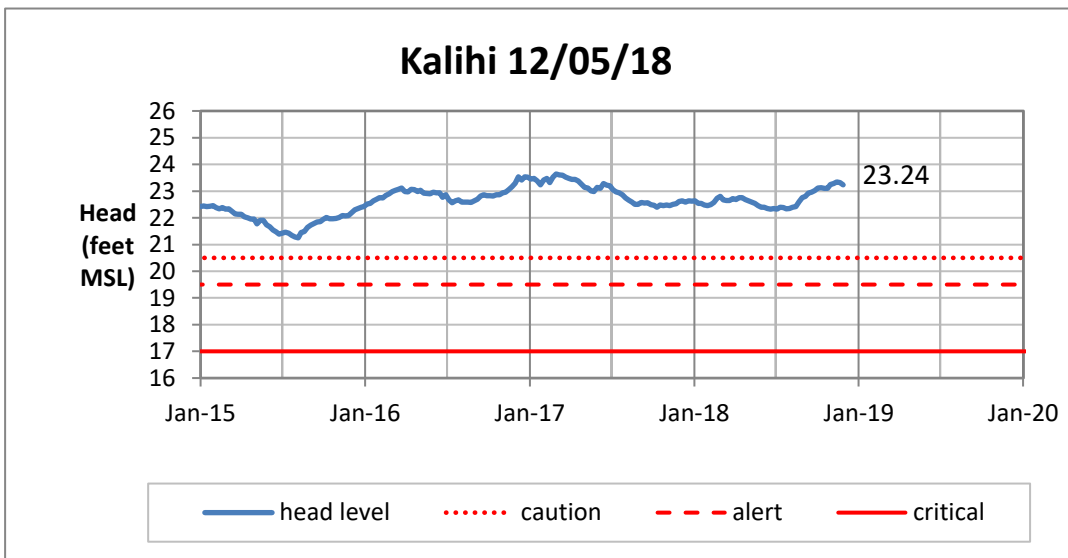

Weekly Head Report

Weekly Head Report

Weekly Head Report

Weekly Head Report

Weekly Head Report

HONOLULU WATERSHED AREA Rainfall Intake

Monthly Production