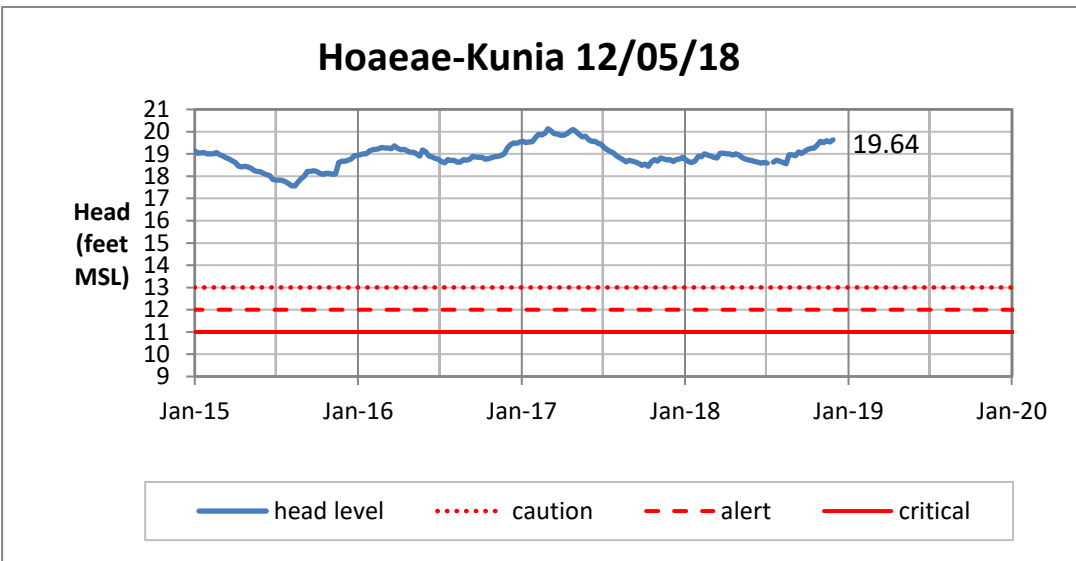

Weekly Head Report

Weekly Head Report

Weekly Head Report

Weekly Head Report

Weekly Head Report

HONOLULU WATERSHED AREA Rainfall Intake

Monthly Production