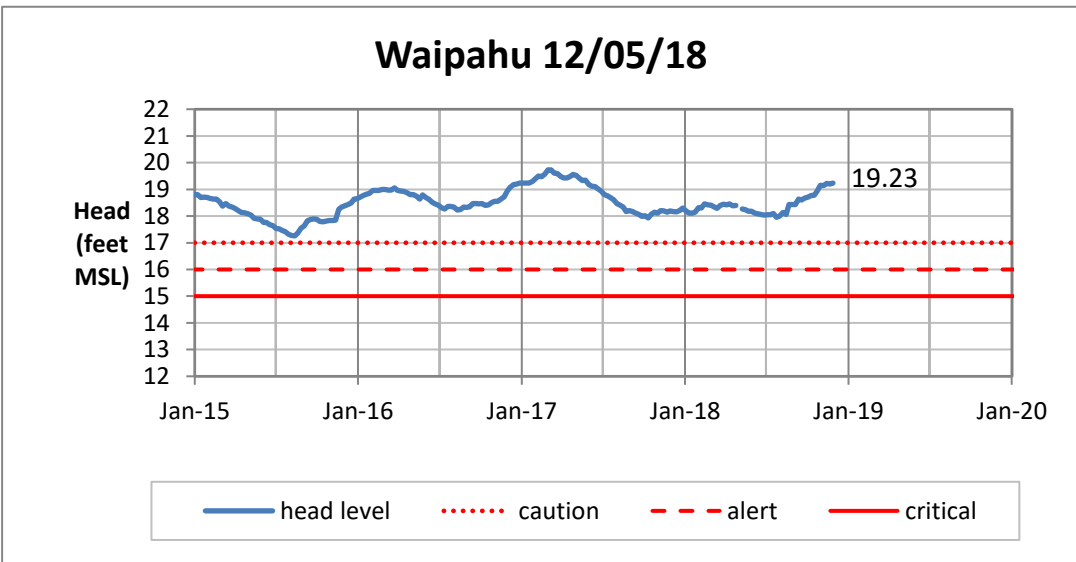

Weekly Head Report

Weekly Head Report

Weekly Head Report

Weekly Head Report

Weekly Head Report

HONOLULU WATERSHED AREA Rainfall Intake

Monthly Production