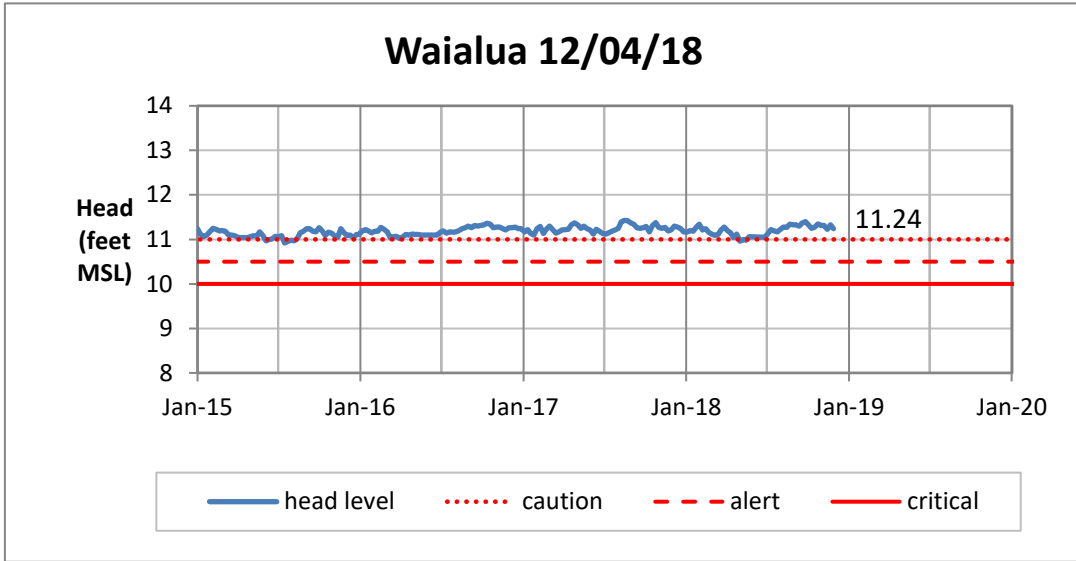

Weekly Head Report

Weekly Head Report

Weekly Head Report

Weekly Head Report

Weekly Head Report

HONOLULU WATERSHED AREA Rainfall Intake

Monthly Production