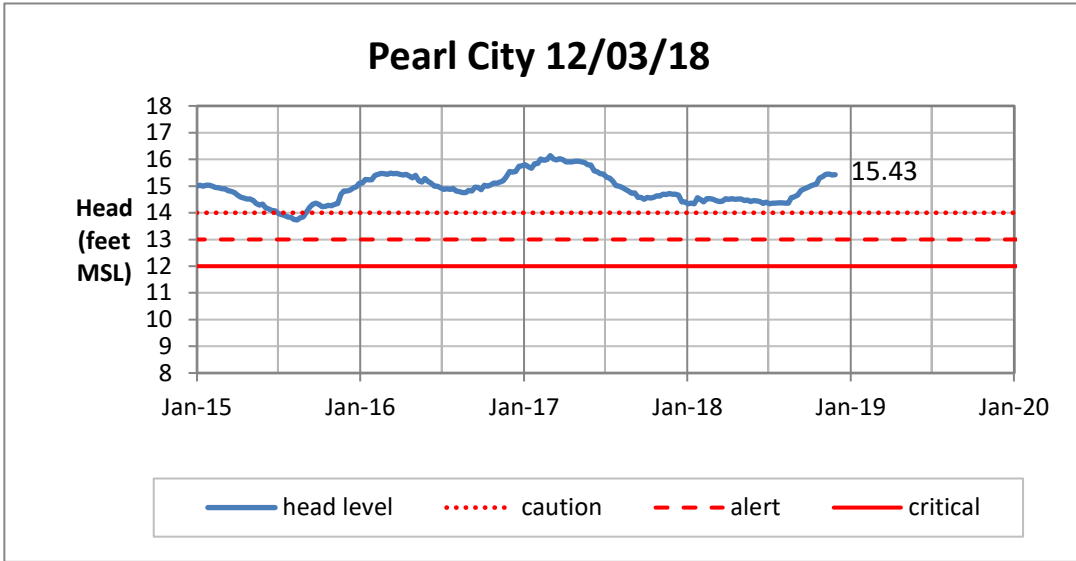

Weekly Head Report

Weekly Head Report

Weekly Head Report

Weekly Head Report

Weekly Head Report

HONOLULU WATERSHED AREA Rainfall Intake

Monthly Production