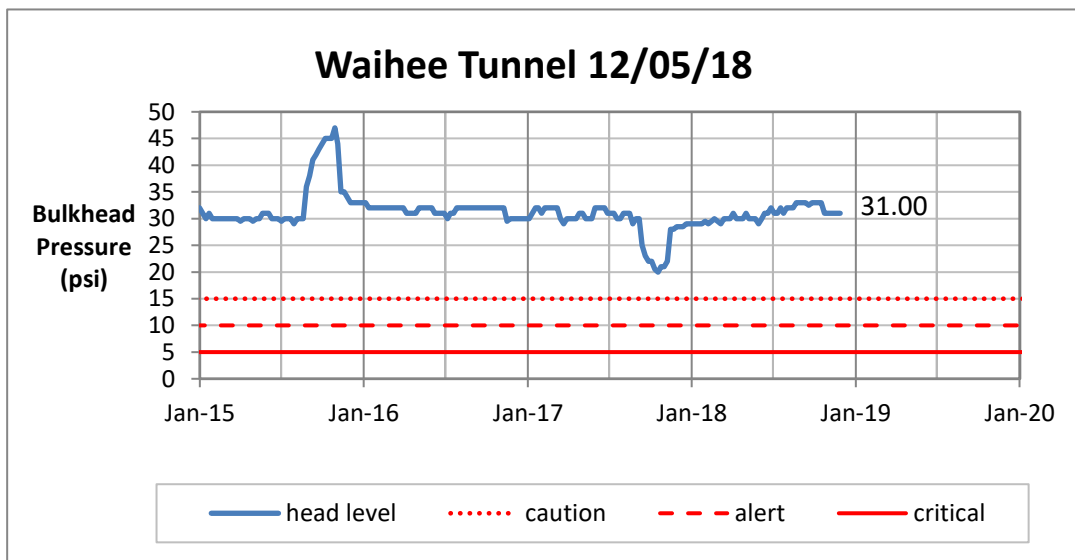

Weekly Head Report

Weekly Head Report

Weekly Head Report

Weekly Head Report

Weekly Head Report

HONOLULU WATERSHED AREA Rainfall Intake

Monthly Production