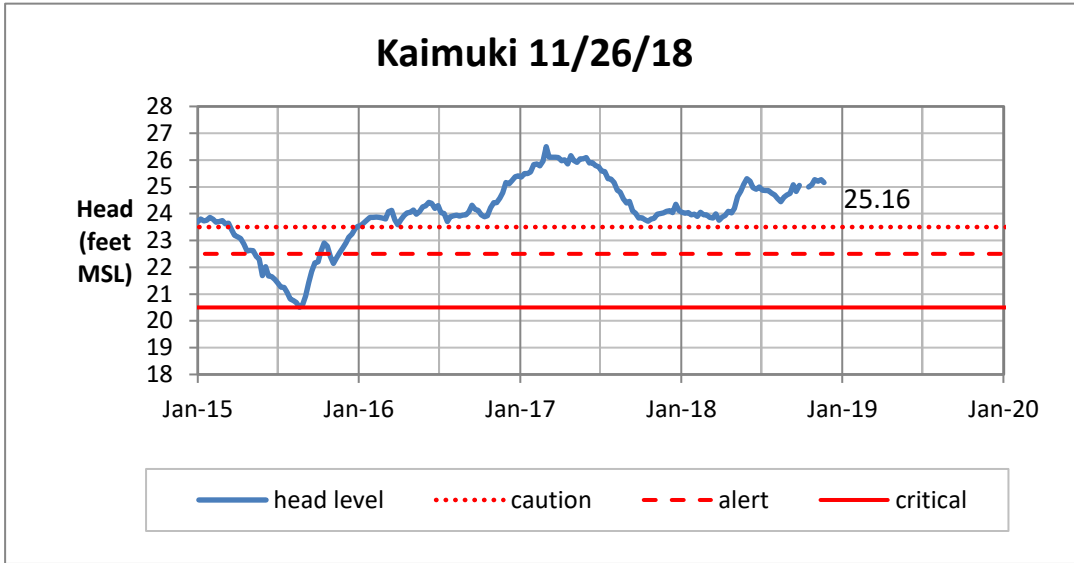

Weekly Head Report

Weekly Head Report

Weekly Head Report

Weekly Head Report

Weekly Head Report

HONOLULU WATERSHED AREA Rainfall Intake

Monthly Production