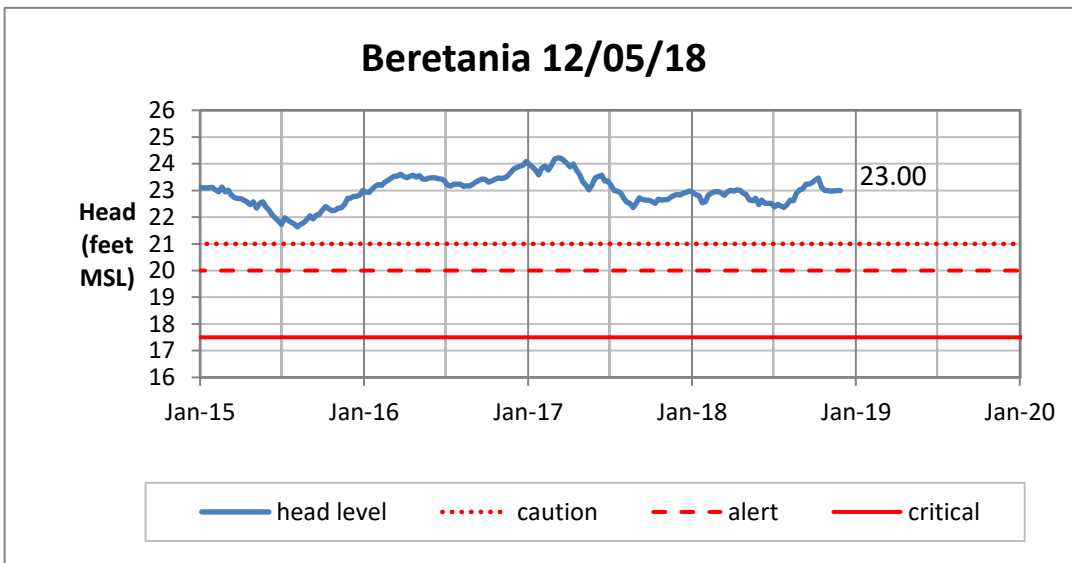

Weekly Head Report

Weekly Head Report

Weekly Head Report

Weekly Head Report

Weekly Head Report

HONOLULU WATERSHED AREA Rainfall Intake

Monthly Production