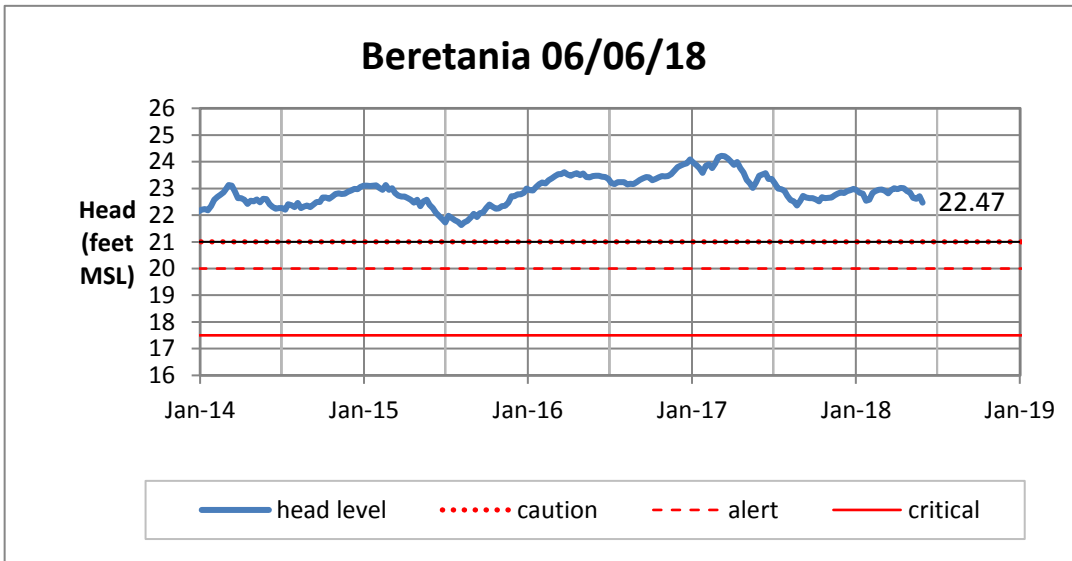

Weekly Head Report

Weekly Head Report

Weekly Head Report

Weekly Head Report

Weekly Head Report

HONOLULU WATERSHED AREA Rainfall Intake

Monthly Production