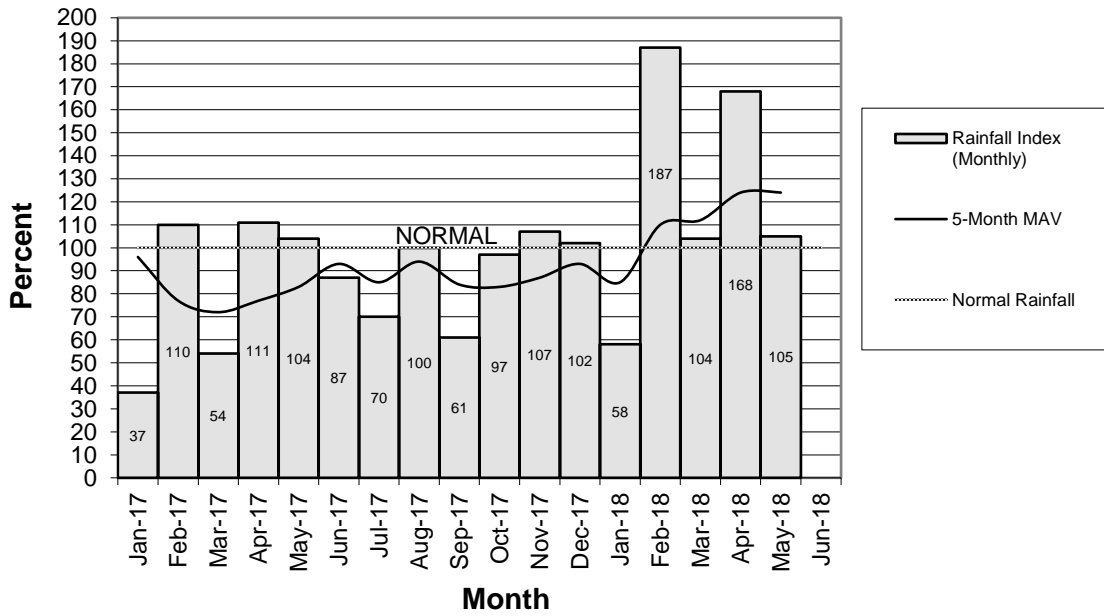

Weekly Head Report

Weekly Head Report

Weekly Head Report

Weekly Head Report

Weekly Head Report

HONOLULU WATERSHED AREA Rainfall Intake

Monthly Production