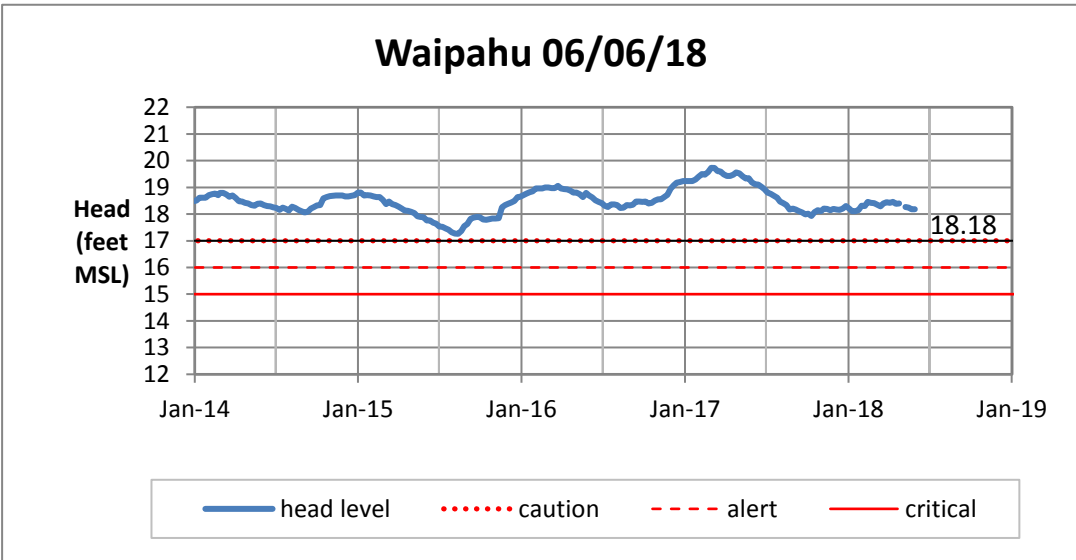

Weekly Head Report

Weekly Head Report

Weekly Head Report

Weekly Head Report

Weekly Head Report

HONOLULU WATERSHED AREA Rainfall Intake

Monthly Production