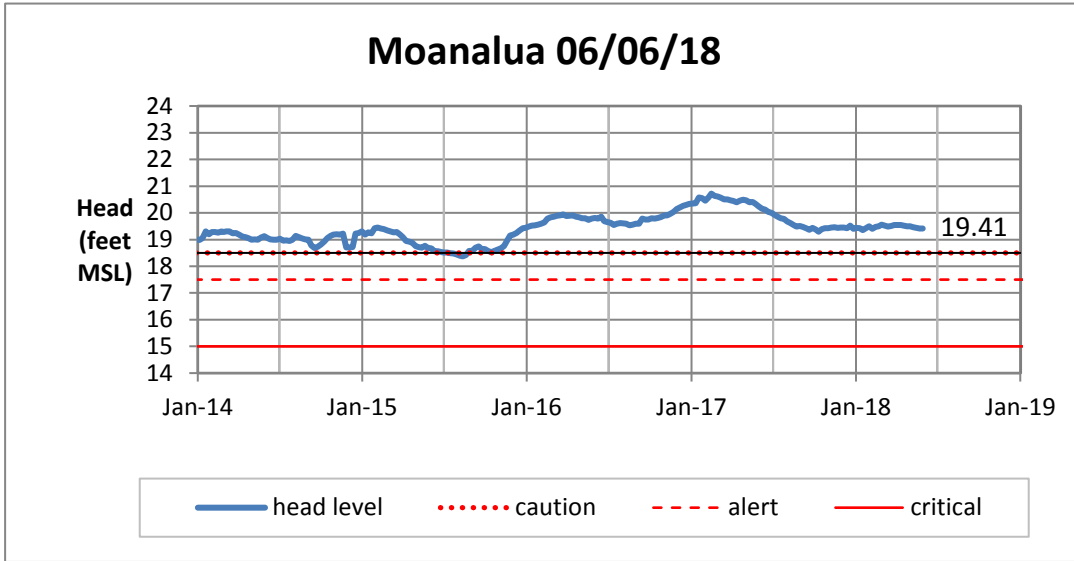

Weekly Head Report

Weekly Head Report

Weekly Head Report

Weekly Head Report

Weekly Head Report

HONOLULU WATERSHED AREA Rainfall Intake

Monthly Production