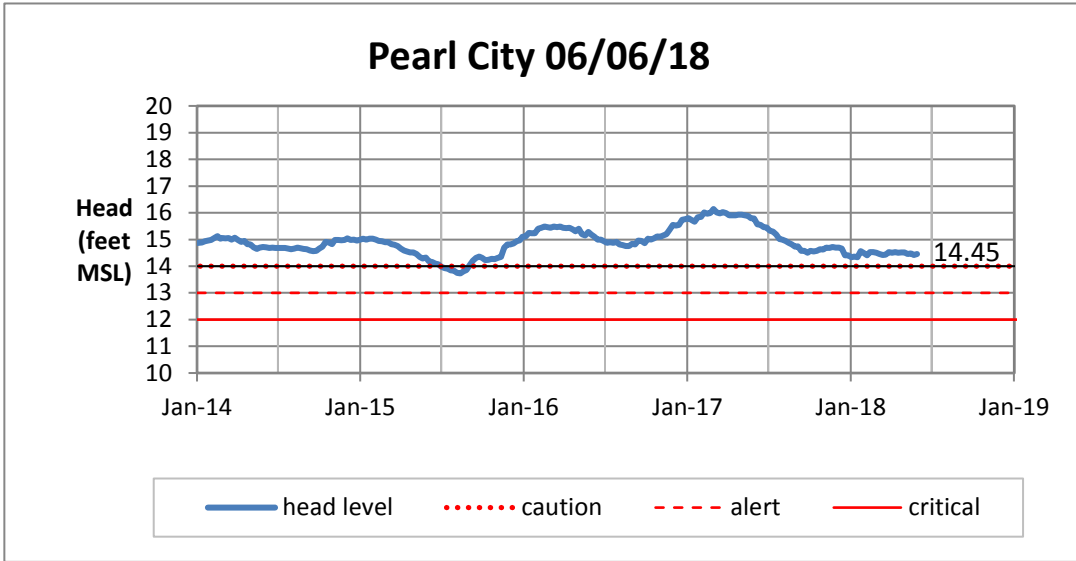

Weekly Head Report

Weekly Head Report

Weekly Head Report

Weekly Head Report

Weekly Head Report

HONOLULU WATERSHED AREA Rainfall Intake

Monthly Production