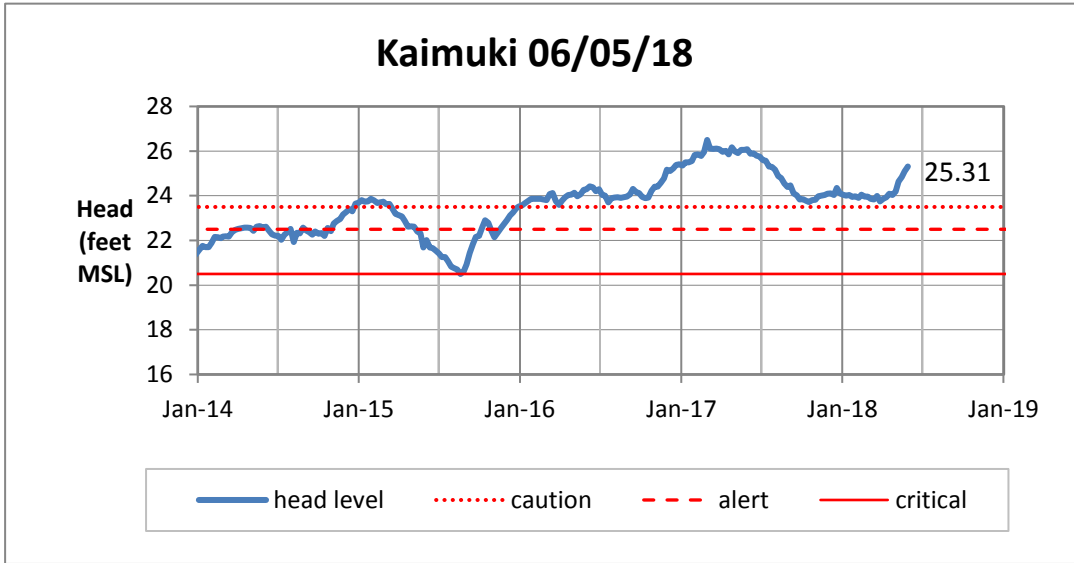

Weekly Head Report

Weekly Head Report

Weekly Head Report

Weekly Head Report

Weekly Head Report

HONOLULU WATERSHED AREA Rainfall Intake

Monthly Production