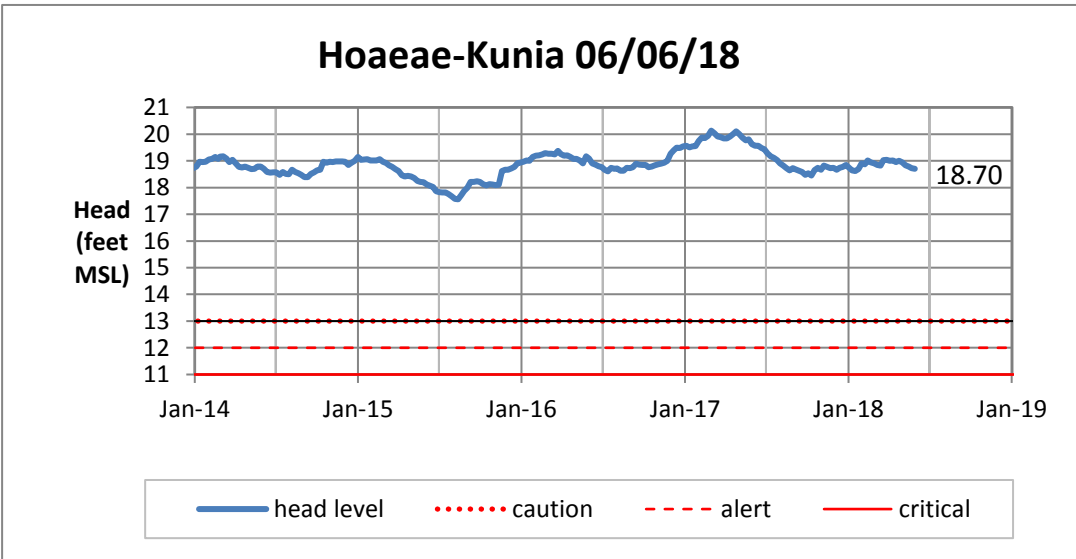

Weekly Head Report

Weekly Head Report

Weekly Head Report

Weekly Head Report

Weekly Head Report

HONOLULU WATERSHED AREA Rainfall Intake

Monthly Production