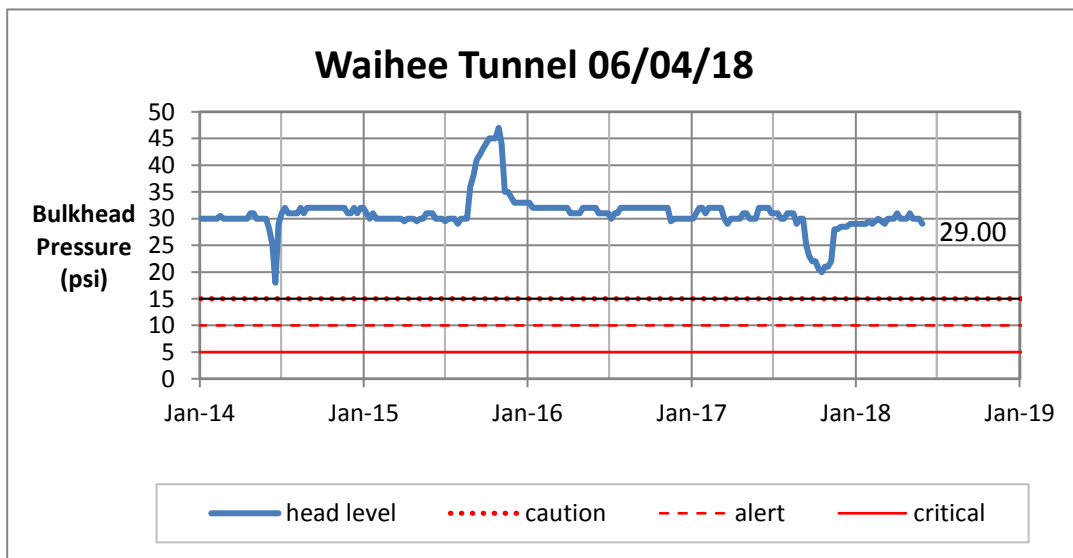

Weekly Head Report

Weekly Head Report

Weekly Head Report

Weekly Head Report

Weekly Head Report

HONOLULU WATERSHED AREA Rainfall Intake

Monthly Production