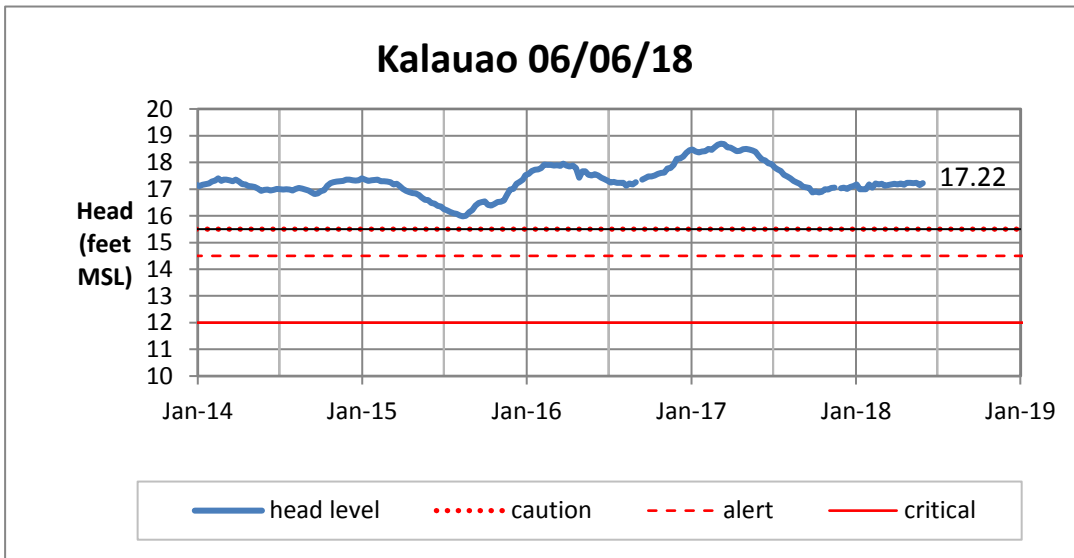

Weekly Head Report

Weekly Head Report

Weekly Head Report

Weekly Head Report

Weekly Head Report

HONOLULU WATERSHED AREA Rainfall Intake

Monthly Production