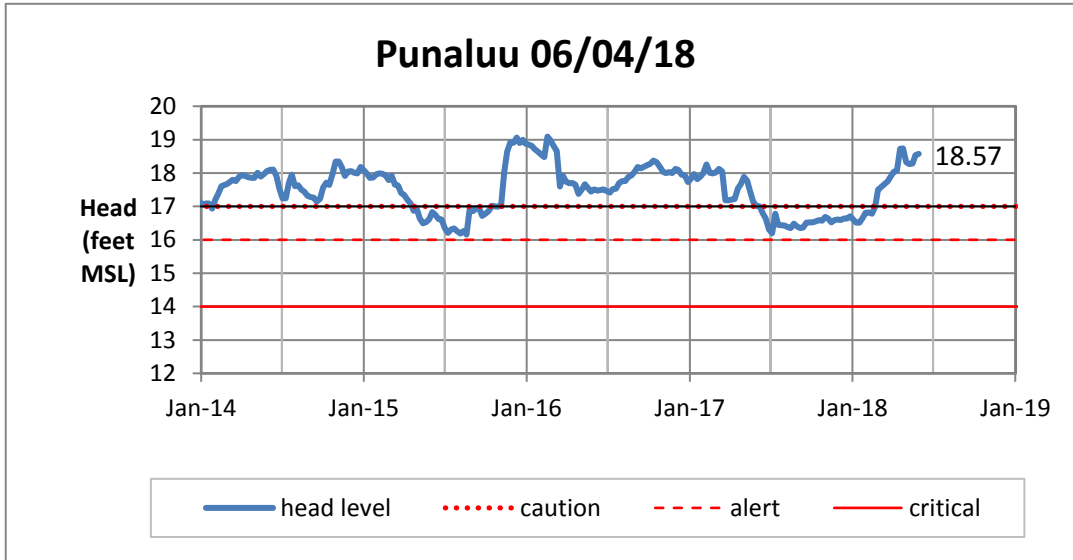

Weekly Head Report

Weekly Head Report

Weekly Head Report

Weekly Head Report

Weekly Head Report

HONOLULU WATERSHED AREA Rainfall Intake

Monthly Production