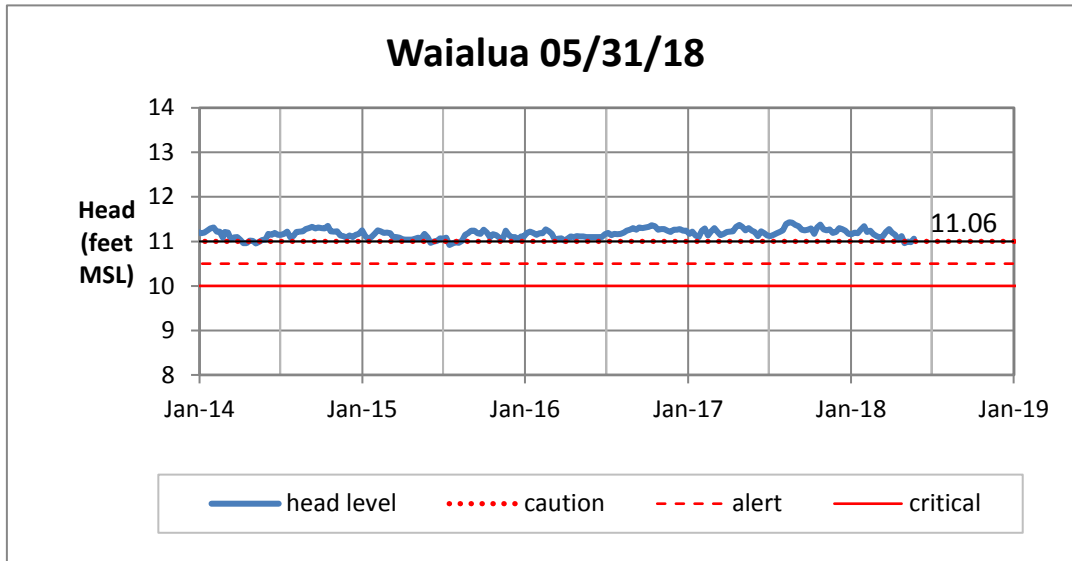

Weekly Head Report

Weekly Head Report

Weekly Head Report

Weekly Head Report

Weekly Head Report

HONOLULU WATERSHED AREA Rainfall Intake

Monthly Production