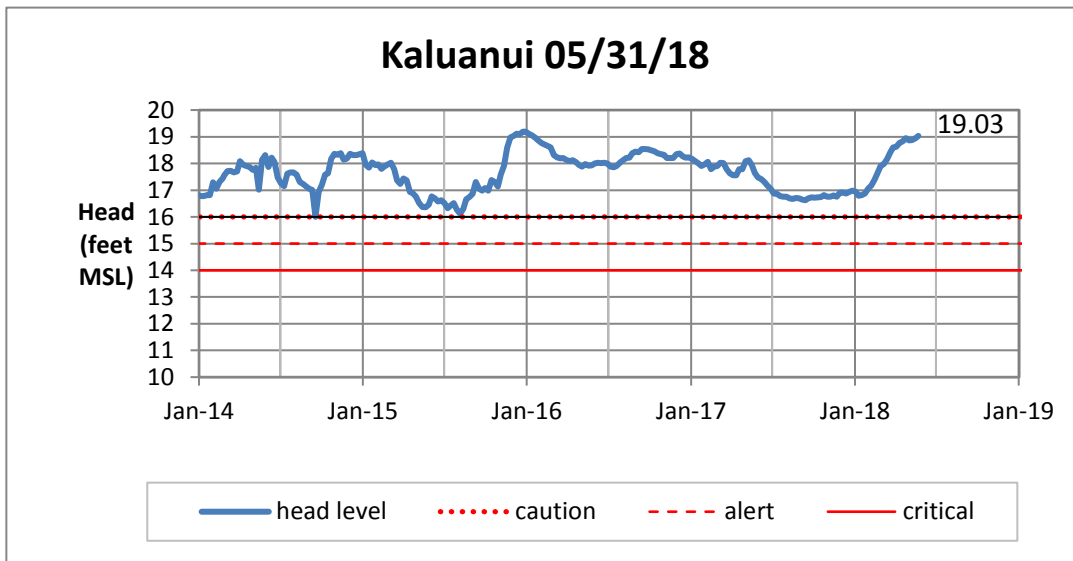

Weekly Head Report

Weekly Head Report

Weekly Head Report

Weekly Head Report

Weekly Head Report

HONOLULU WATERSHED AREA Rainfall Intake

Monthly Production