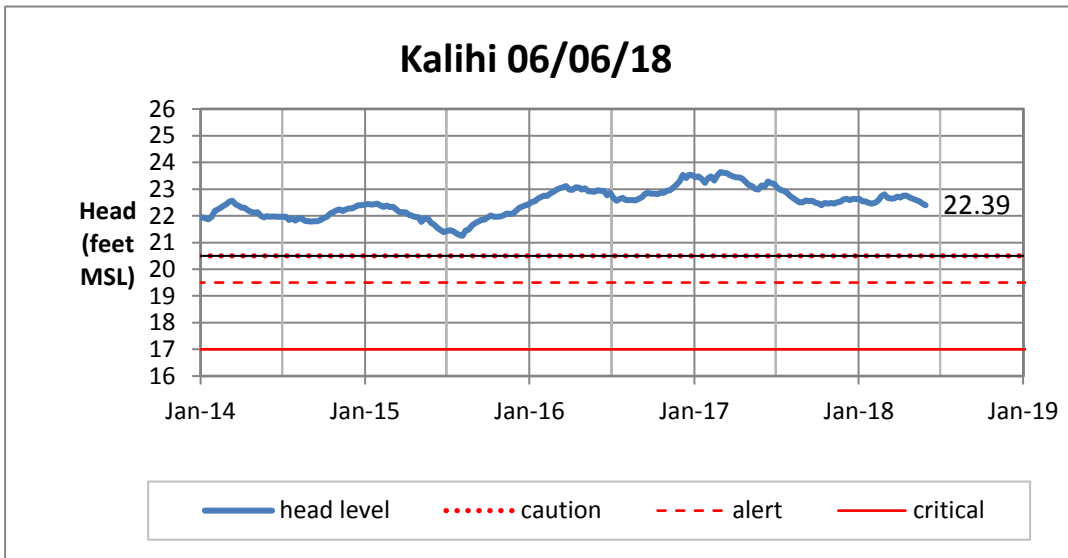

Weekly Head Report

Weekly Head Report

Weekly Head Report

Weekly Head Report

Weekly Head Report

HONOLULU WATERSHED AREA Rainfall Intake

Monthly Production