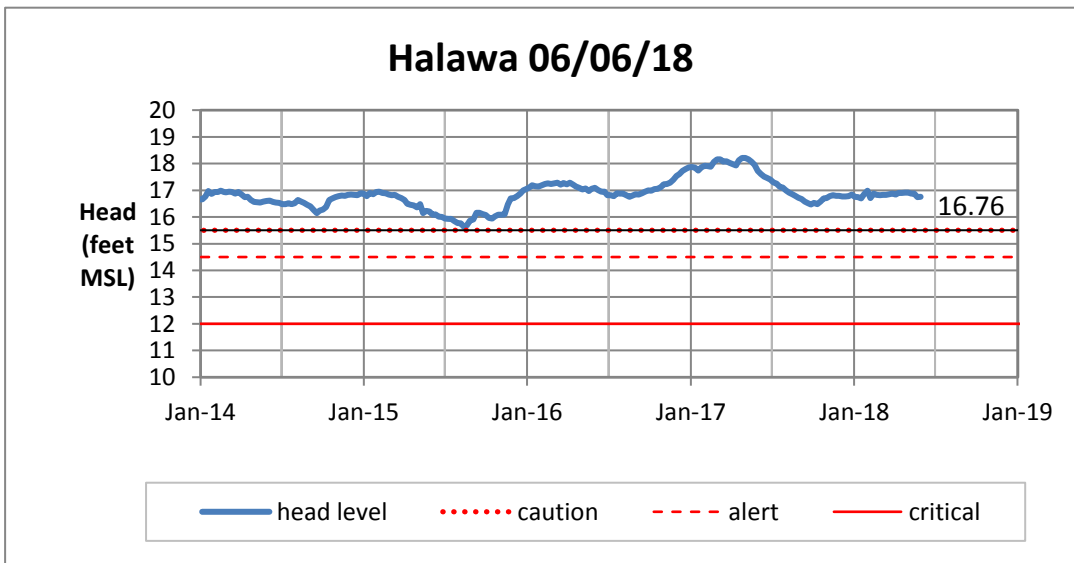

Weekly Head Report

Weekly Head Report

Weekly Head Report

Weekly Head Report

Weekly Head Report

HONOLULU WATERSHED AREA Rainfall Intake

Monthly Production