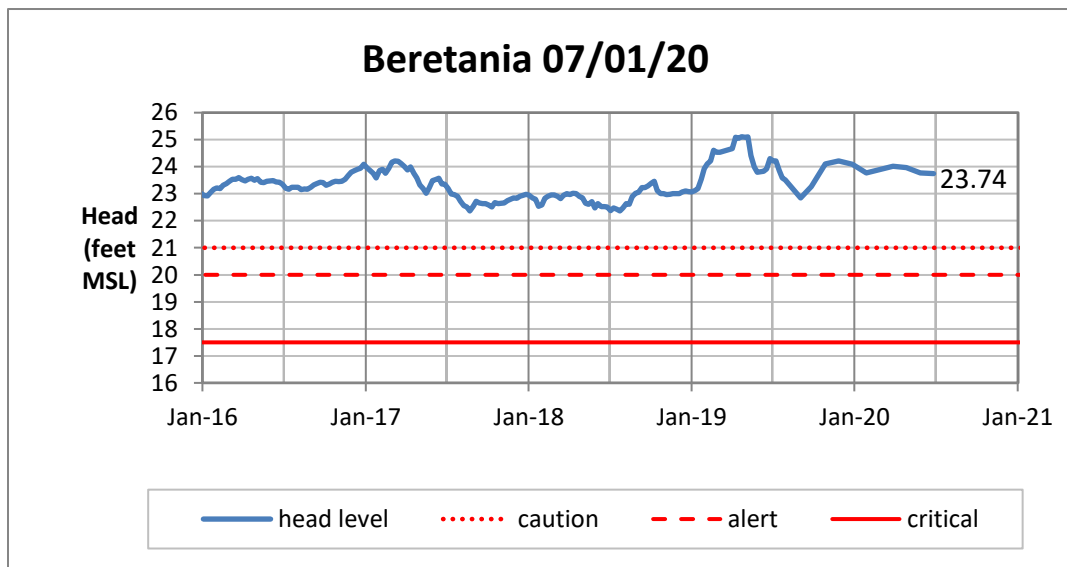

Head Report

Head Report

Head Report

Head Report

Head Report

HONOLULU WATERSHED AREA Rainfall Intake

Monthly Production