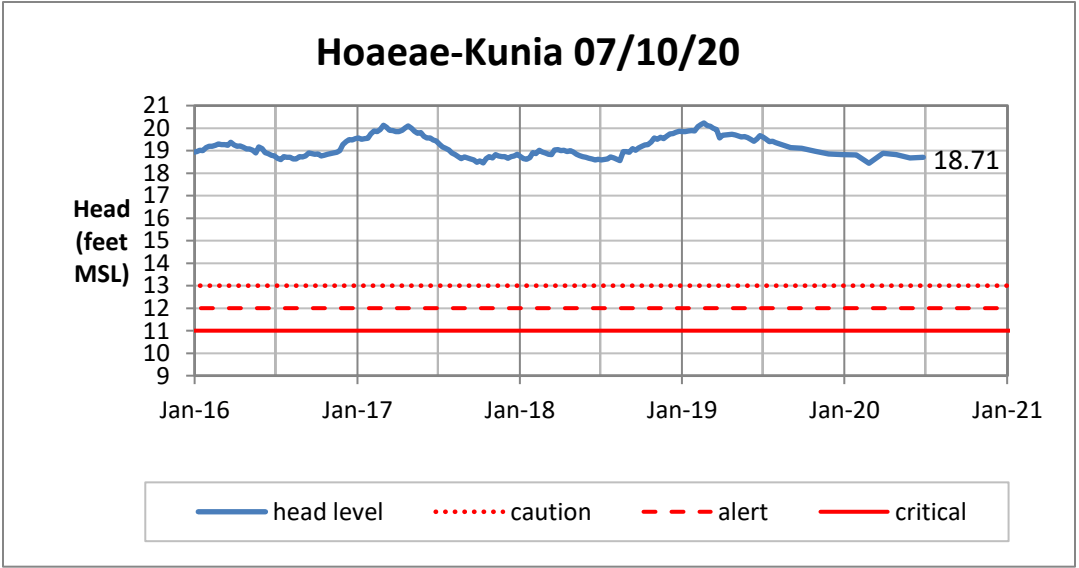

Head Report

Head Report

Head Report

Head Report

Head Report

HONOLULU WATERSHED AREA Rainfall Intake

Monthly Production