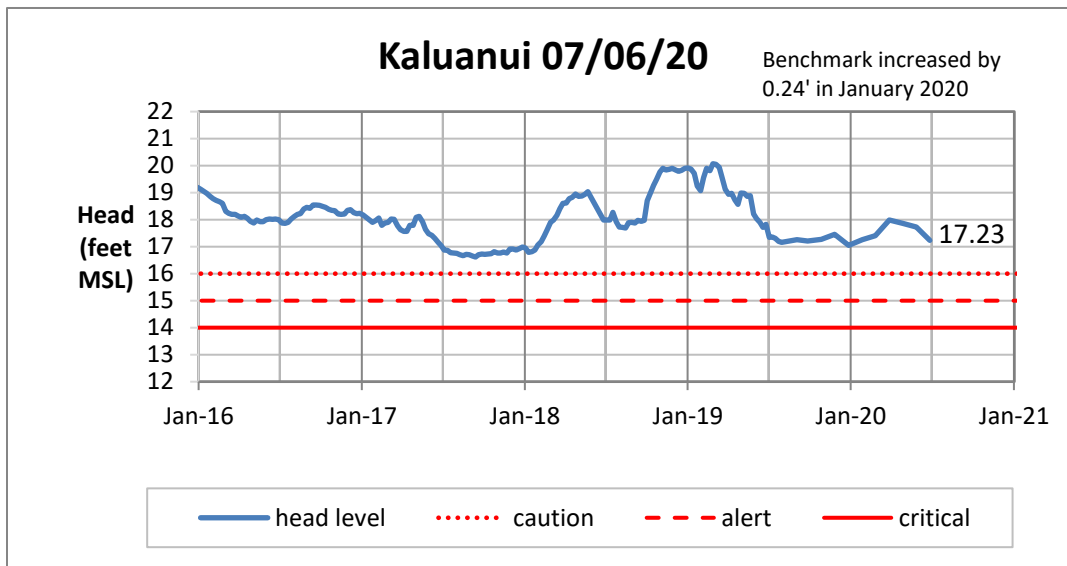

Head Report

Head Report

Head Report

Head Report

Head Report

HONOLULU WATERSHED AREA Rainfall Intake

Monthly Production