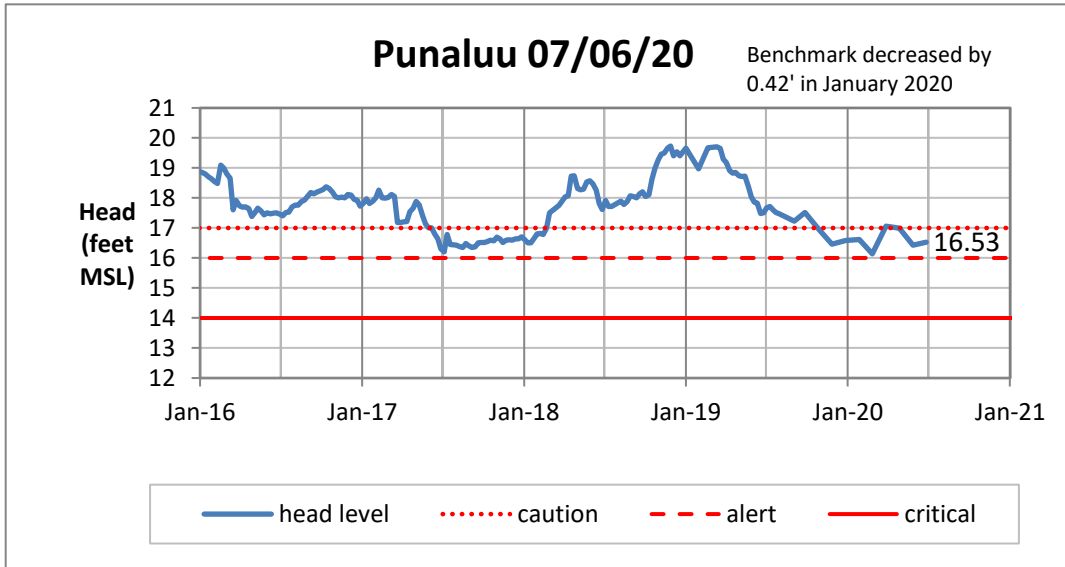

Head Report

Head Report

Head Report

Head Report

Head Report

HONOLULU WATERSHED AREA Rainfall Intake

Monthly Production