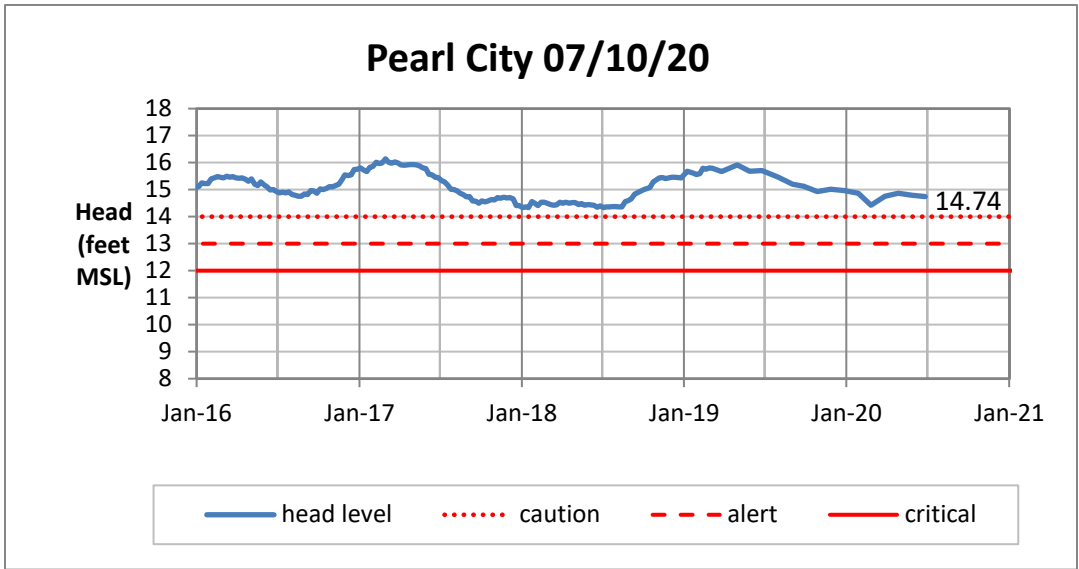

Head Report

Head Report

Head Report

Head Report

Head Report

HONOLULU WATERSHED AREA Rainfall Intake

Monthly Production