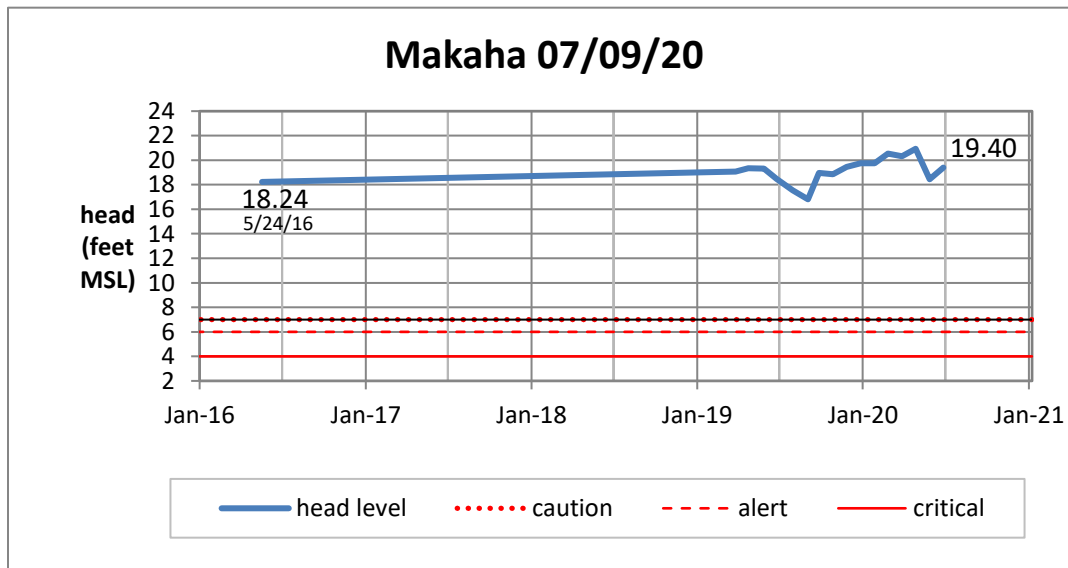

Head Report

Head Report

Head Report

Head Report

Head Report

HONOLULU WATERSHED AREA Rainfall Intake

Monthly Production