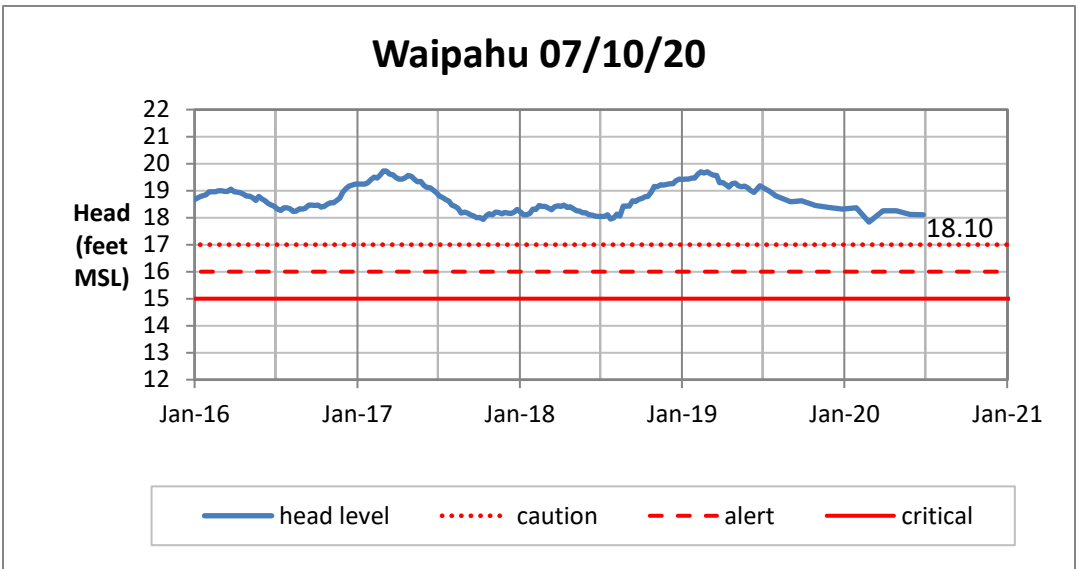

Head Report

Head Report

Head Report

Head Report

Head Report

HONOLULU WATERSHED AREA Rainfall Intake

Monthly Production