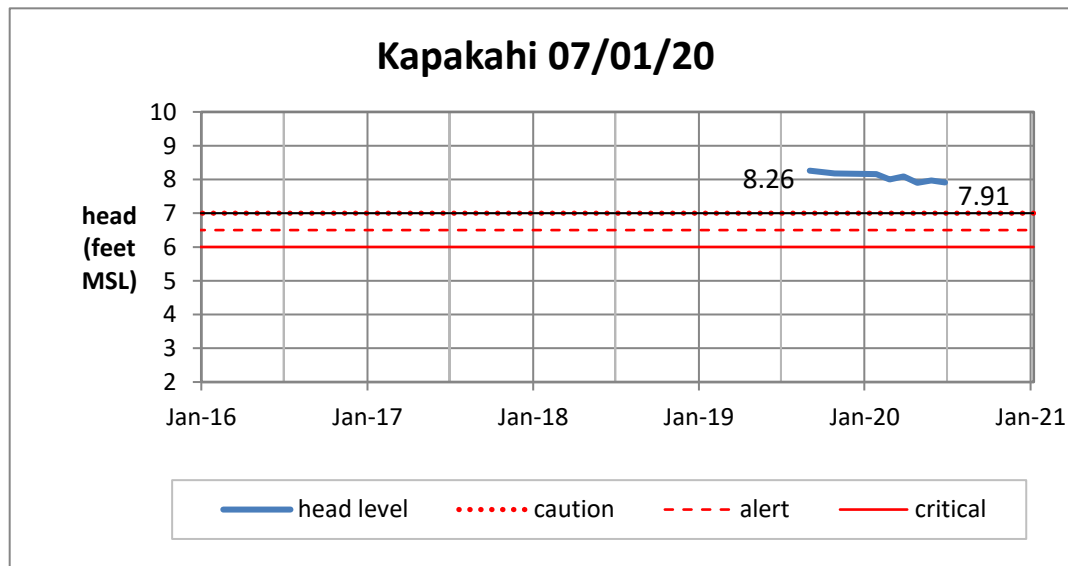

Head Report

Head Report

Head Report

Head Report

Head Report

HONOLULU WATERSHED AREA Rainfall Intake

Monthly Production