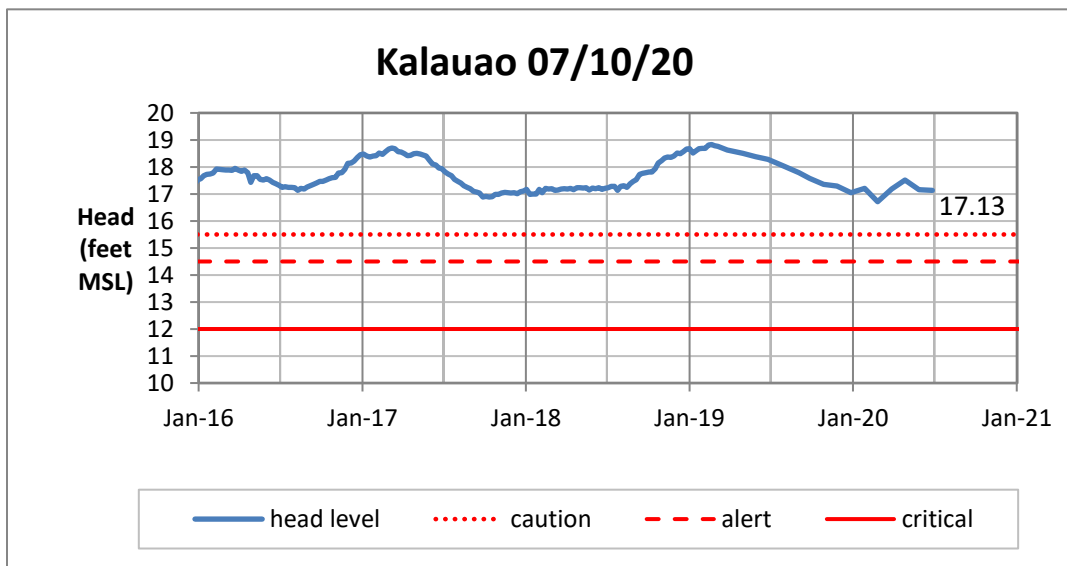

Head Report

Head Report

Head Report

Head Report

Head Report

HONOLULU WATERSHED AREA Rainfall Intake

Monthly Production