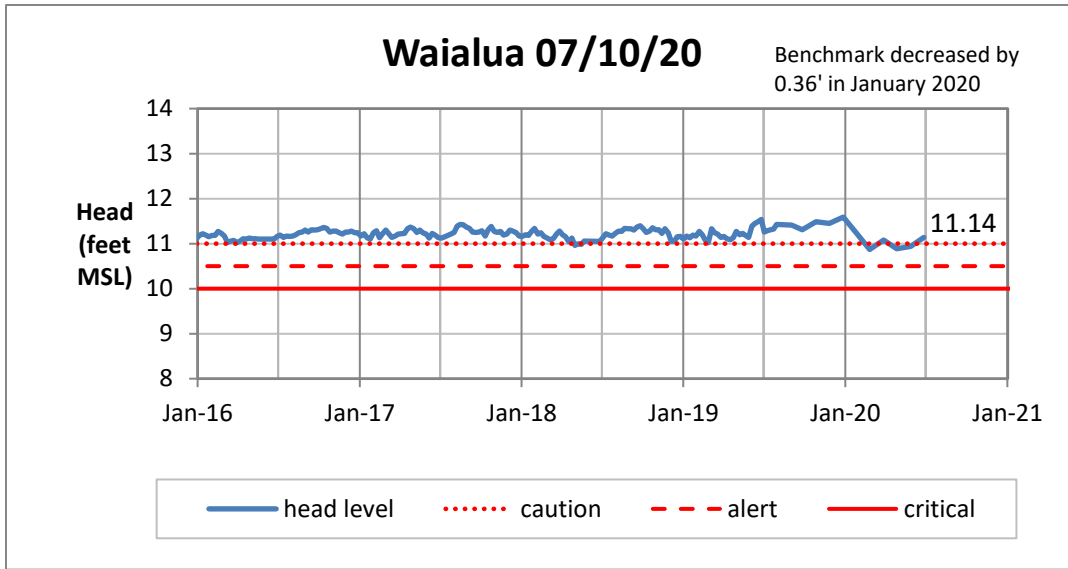

Head Report

Head Report

Head Report

Head Report

Head Report

HONOLULU WATERSHED AREA Rainfall Intake

Monthly Production