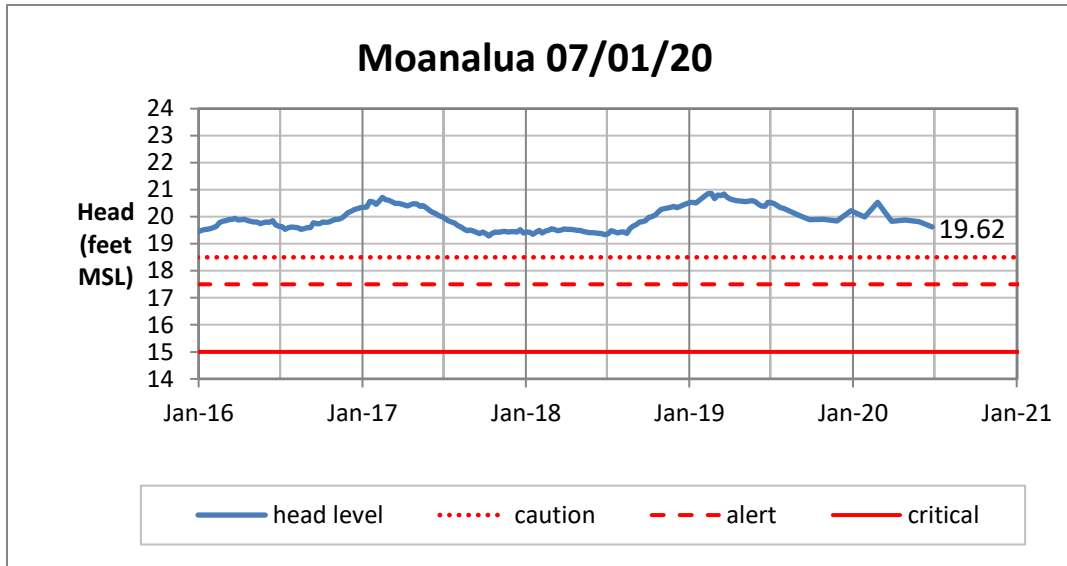

Head Report

Head Report

Head Report

Head Report

Head Report

HONOLULU WATERSHED AREA Rainfall Intake

Monthly Production