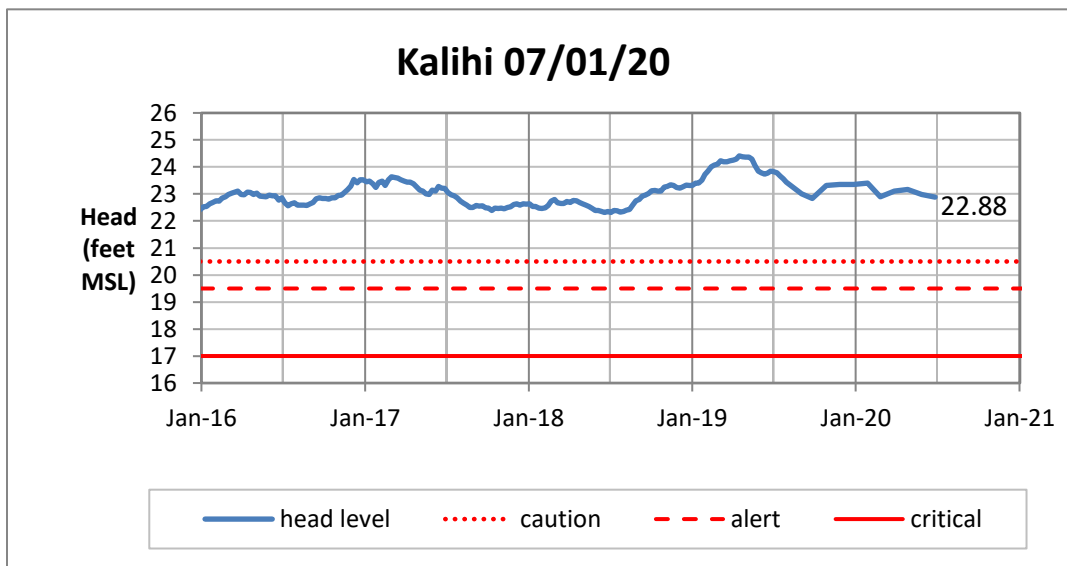

Head Report

Head Report

Head Report

Head Report

Head Report

HONOLULU WATERSHED AREA Rainfall Intake

Monthly Production