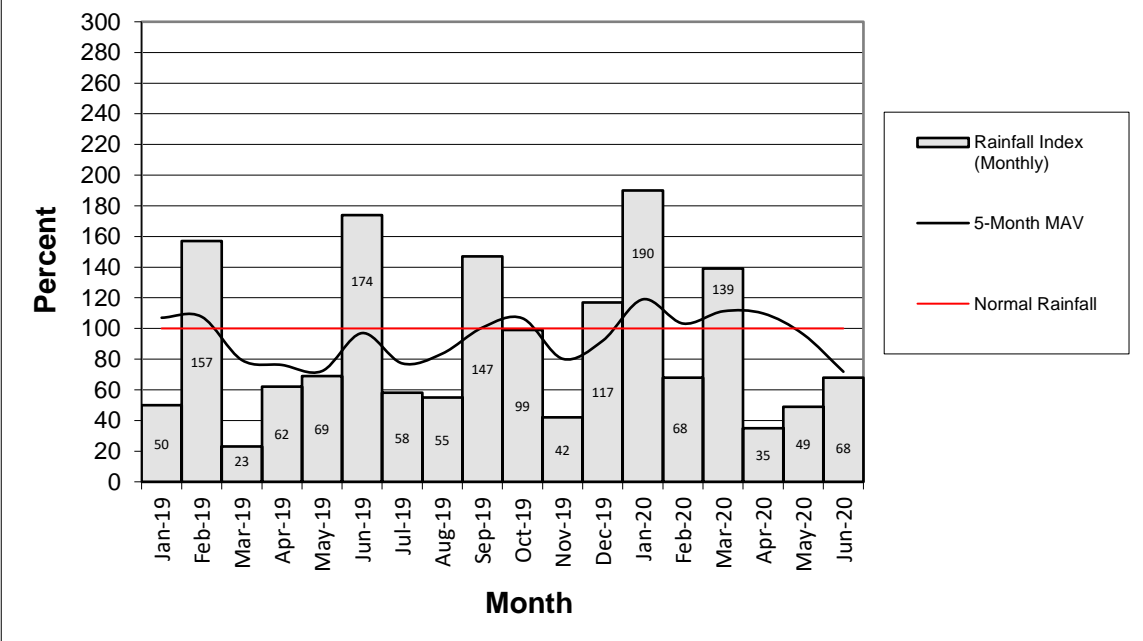

Head Report

Head Report

Head Report

Head Report

Head Report

HONOLULU WATERSHED AREA Rainfall Intake

Monthly Production