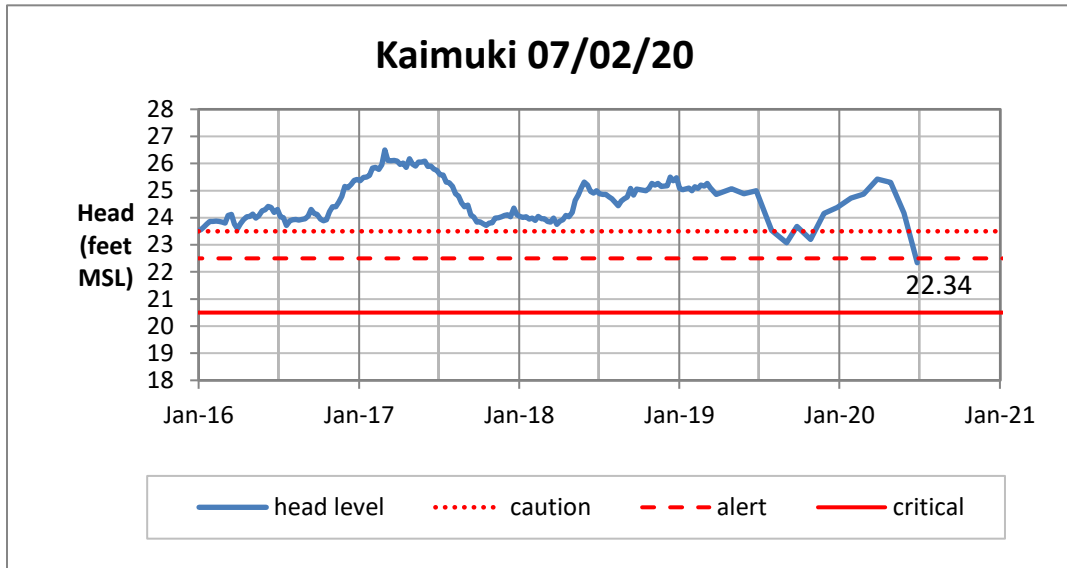

Head Report

Head Report

Head Report

Head Report

Head Report

HONOLULU WATERSHED AREA Rainfall Intake

Monthly Production