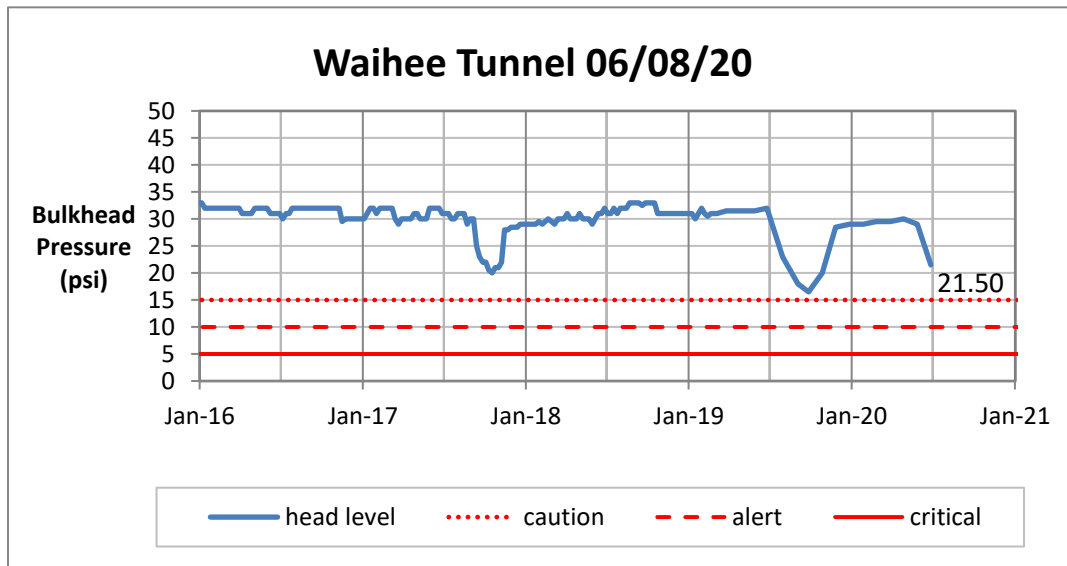

Head Report

Head Report

Head Report

Head Report

Head Report

HONOLULU WATERSHED AREA Rainfall Intake

Monthly Production