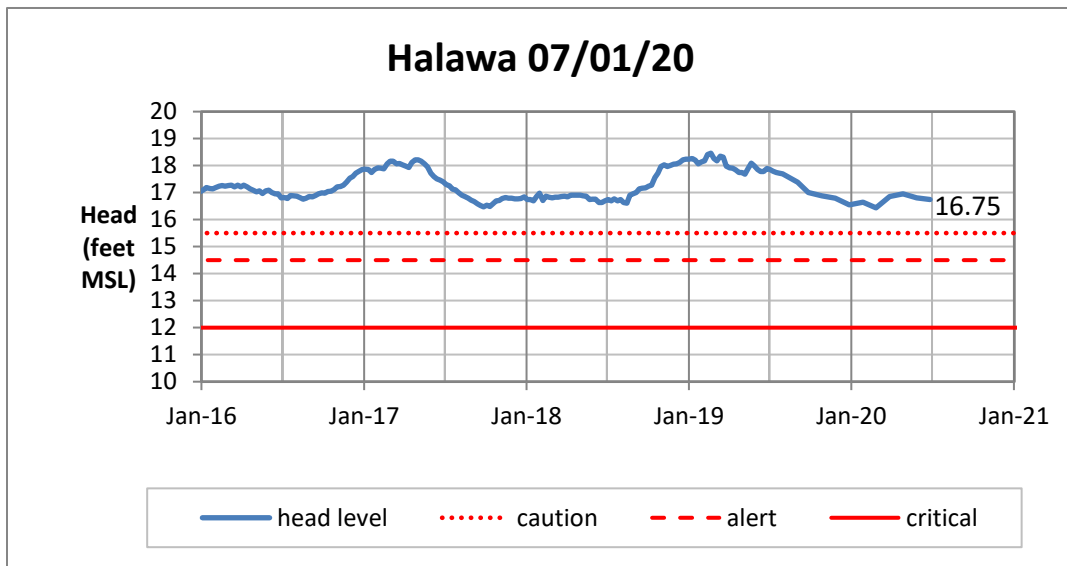

Head Report

Head Report

Head Report

Head Report

Head Report

HONOLULU WATERSHED AREA Rainfall Intake

Monthly Production