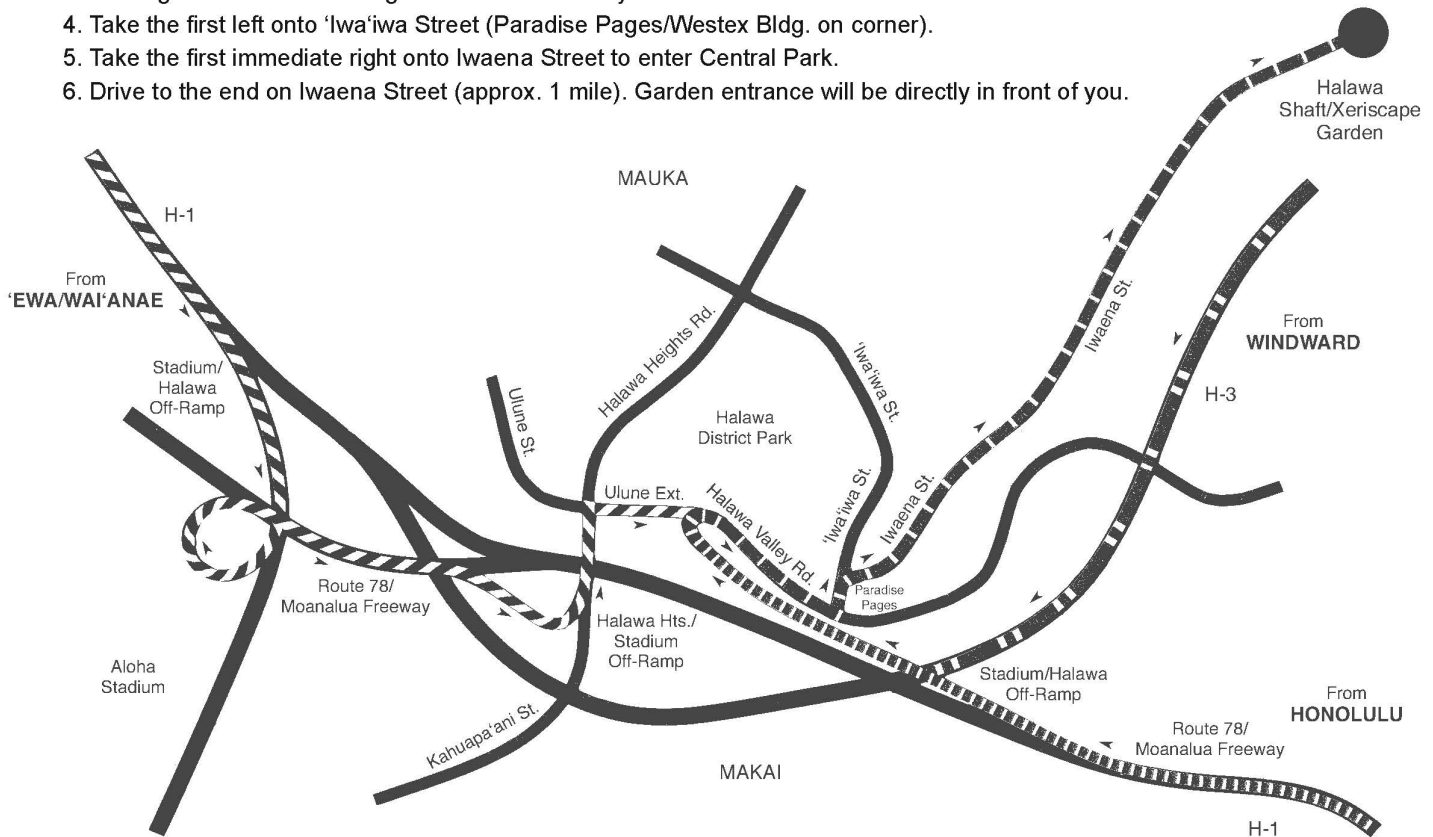

99-1268 Iwaena Street, Hālawā Valley's Central Park Industrial Area

From Honolulu: ■■■■■■■■■■

1. Take the H-1 Freeway West onto Route 78/Moanalua Freeway.
2. Take the Stadium/Halawa off-ramp (1-E), NOT the H-3 off-ramp!
3. Turn right at the first traffic light onto Halawa Valley Road.
4. Take the first left onto 'Iwa'iwa Street (Westex Bldg. on corner).
5. Take the first immediate right onto Iwaena Street to enter Central Park.
6. Drive to the end on Iwaena Street (approx. 1 mile). Garden entrance will be directly in front of you.

From 'Ewa / Wai'anae: //////////////

1. Take the H-1 Freeway East to Stadium/Halawa off-ramp. When off-ramp meets Route 78/Moanalua Freeway, stay in the same lane. It will turn into the Halawa Heights/Stadium off-ramp.
2. Turn left at traffic light at the end of off-ramp onto Kahuapa'ani Street (mauka-bound).
3. At the next intersection, turn right onto Ulune Street Extension; veer into left lane to cross the next intersection onto Halawa Valley Road.
4. Take the first left onto 'Iwa'iwa Street (Westex Bldg. on corner).
5. Take the first immediate right onto Iwaena Street to enter Central Park.
6. Drive to the end on Iwaena Street (approx. 1 mile). Garden entrance will be directly in front of you.

From Windward via H-3: - - - - -

1. When driving from the Windward side on H-3 Honolulu bound, take the Stadium/Halawa exit ramp.
2. When exit ramp meets with the off-ramp from route Route 78/Moanalua Freeway, merge into far right lane to Halawa Valley.
3. Turn right at the first traffic light onto Halawa Valley Road.
4. Take the first left onto 'Iwa'iwa Street (Paradise Pages/Westex Bldg. on corner).
5. Take the first immediate right onto Iwaena Street to enter Central Park.
6. Drive to the end on Iwaena Street (approx. 1 mile). Garden entrance will be directly in front of you.