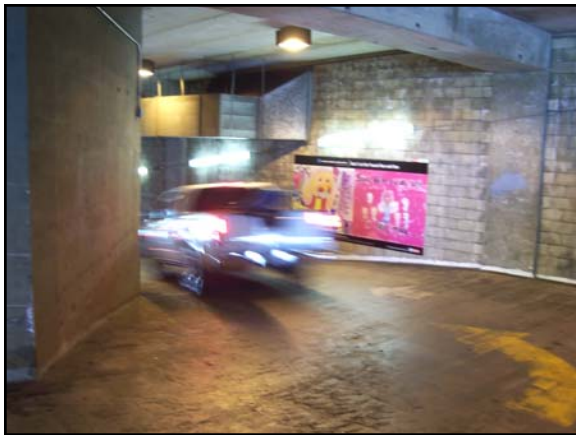

Representative Client Artwork

1. University of Hawaii, 6'H x 12'W

2. Neal S. Blaisdell Center, 4'6''H x 16'W

3. Hawaii Self Storage Salt Lake, 6'H x 12'W

4. Hawaii Self Storage Kaimuki, 6'H x 12'W

5. Dole Cannery, 6'H x 12'W

6. Ward Entertainment Center, 7'H x 6'6"W

7. Hawaii Self Storage Pearl City, 6'H x 12'W

8. Pearlridge Shopping Center, 6'H x 12'W

9. Hawaii Self Storage Mililani, 6'H x 12'W

10. Pearlhighlands, 7'H x 6'W