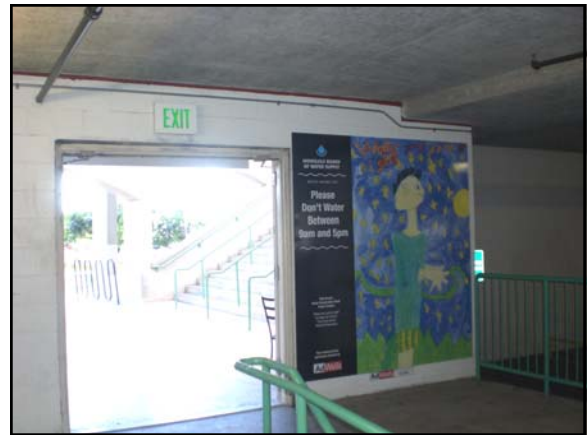

Representative Client Artwork

1. University of Hawaii, 6'H x 12'W

2. Neal S. Blaisdell Center, 4'6''H x 16'W

3. Hawaii Self Storage Salt Lake, 6'H x 12'W

4. Hawaii Self Storage Kaimuki, 6'H x 12'W

5. Dole Cannery, 6'H x 12'W

6. Ward Entertainment Center, 7'H x 6'6"W

7. Hawaii Self Storage Pearl City, 6'H x 12'W

8. Pearlridge Shopping Center, 6'H x 12'W

9. Hawaii Self Storage Mililani, 6'H x 12'W

10. Pearlhighlands, 7'H x 6'W