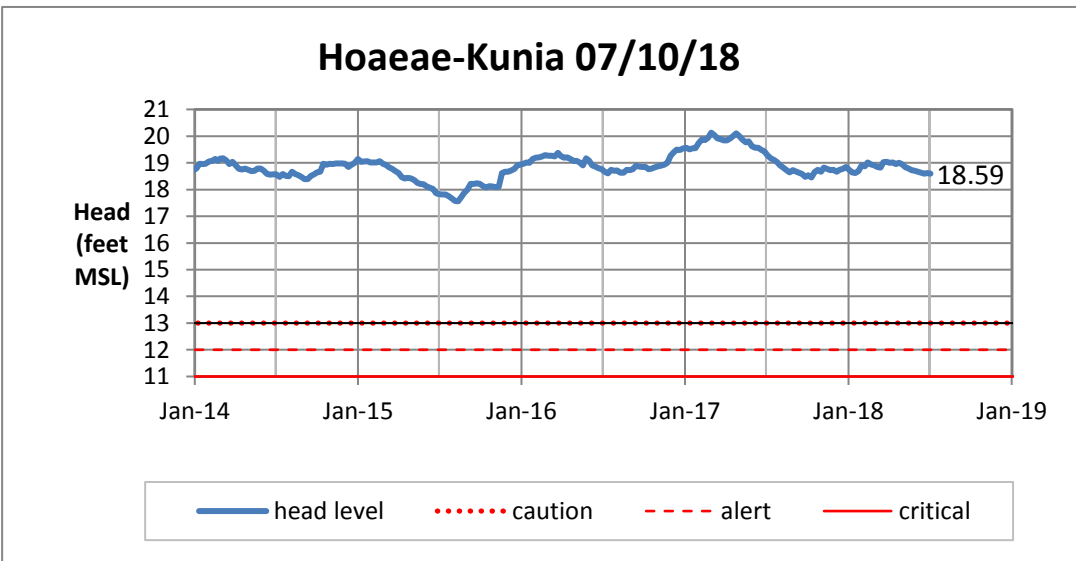

Weekly Head Report

Weekly Head Report

Weekly Head Report

Weekly Head Report

Weekly Head Report

HONOLULU WATERSHED AREA Rainfall Intake

Monthly Production