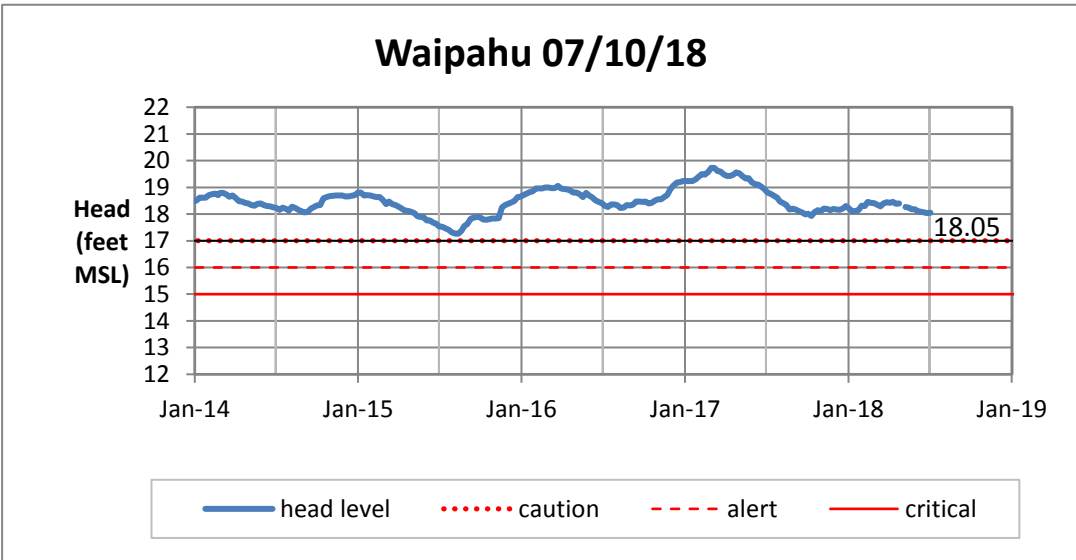

Weekly Head Report

Weekly Head Report

Weekly Head Report

Weekly Head Report

Weekly Head Report

HONOLULU WATERSHED AREA Rainfall Intake

Monthly Production