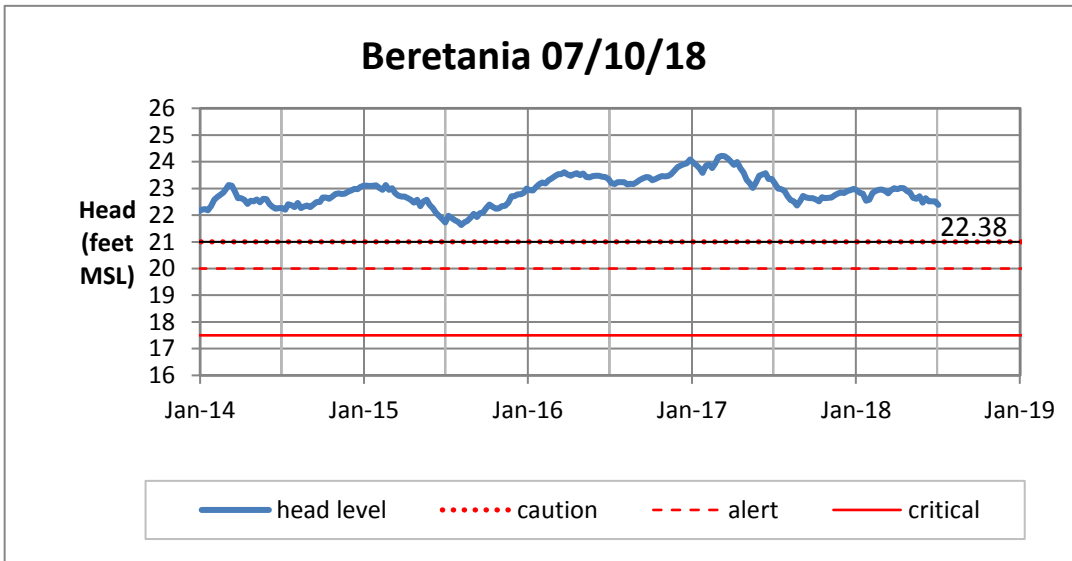

Weekly Head Report

Weekly Head Report

Weekly Head Report

Weekly Head Report

Weekly Head Report

HONOLULU WATERSHED AREA Rainfall Intake

Monthly Production