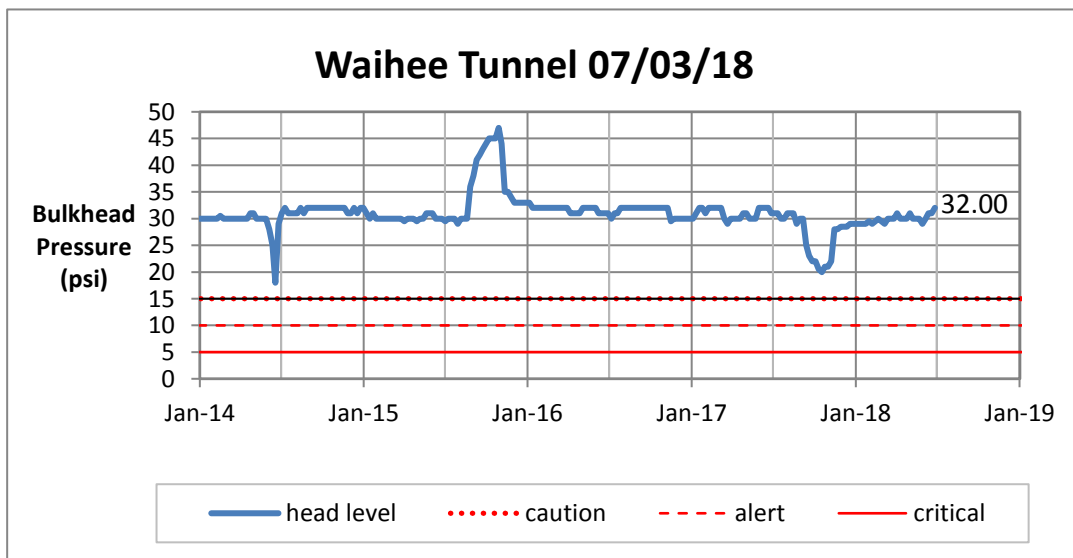

Weekly Head Report

Weekly Head Report

Weekly Head Report

Weekly Head Report

Weekly Head Report

HONOLULU WATERSHED AREA Rainfall Intake

Monthly Production