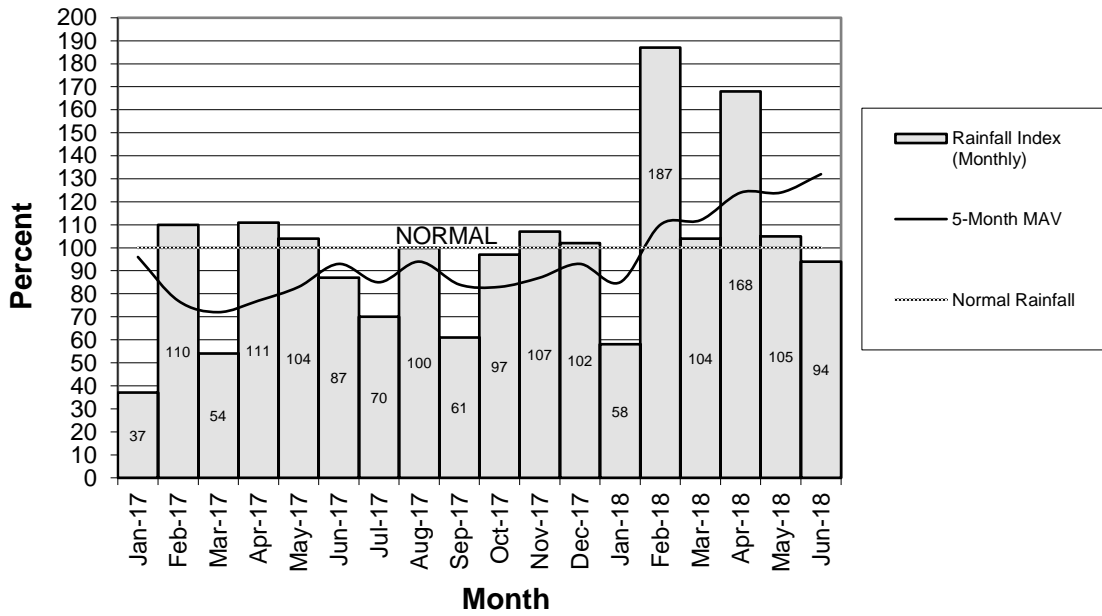

Weekly Head Report

Weekly Head Report

Weekly Head Report

Weekly Head Report

Weekly Head Report

HONOLULU WATERSHED AREA Rainfall Intake

Monthly Production