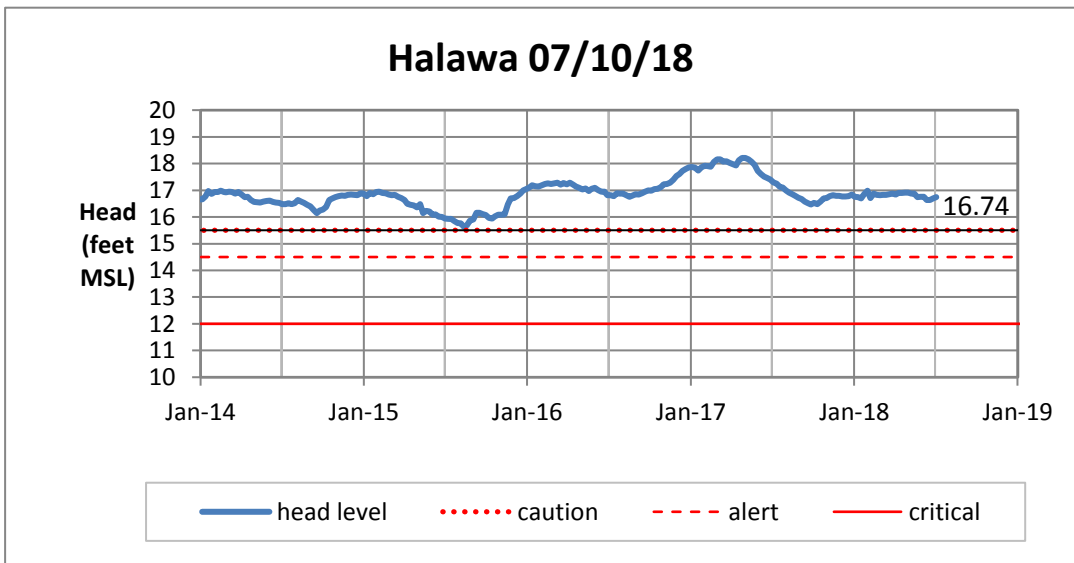

Weekly Head Report

Weekly Head Report

Weekly Head Report

Weekly Head Report

Weekly Head Report

HONOLULU WATERSHED AREA Rainfall Intake

Monthly Production