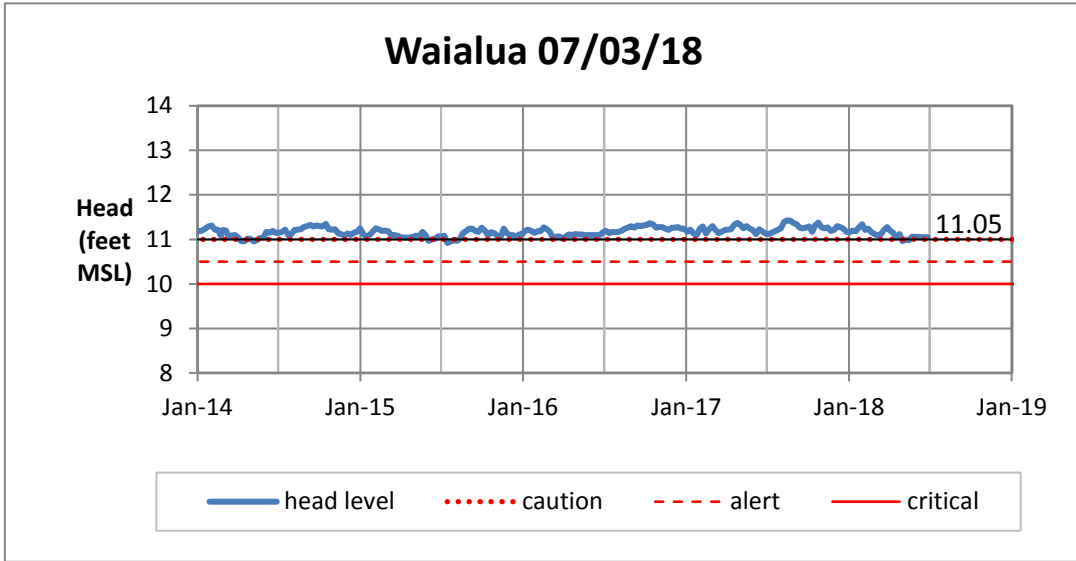

Weekly Head Report

Weekly Head Report

Weekly Head Report

Weekly Head Report

Weekly Head Report

HONOLULU WATERSHED AREA Rainfall Intake

Monthly Production