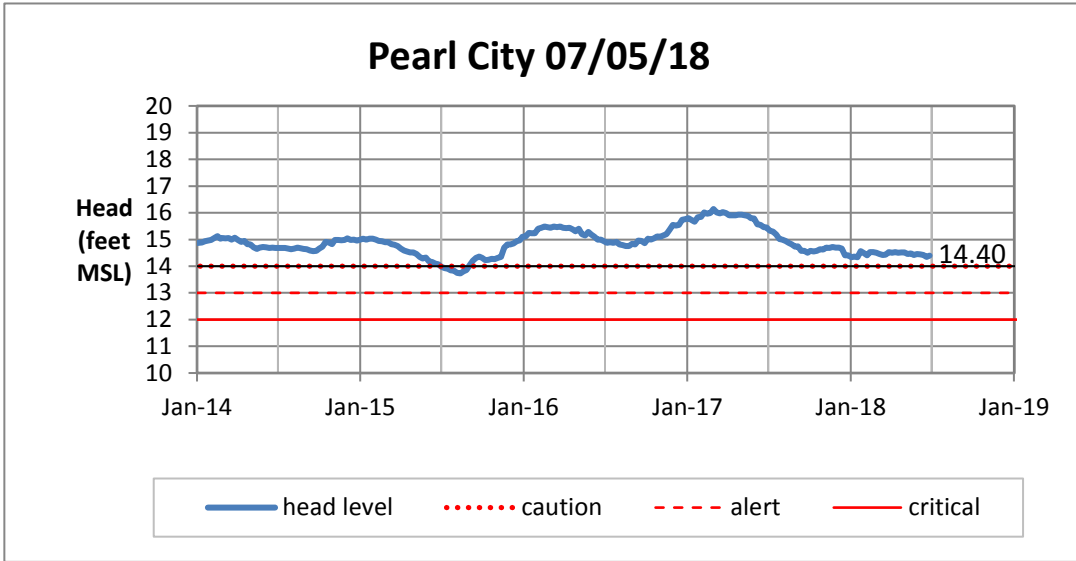

Weekly Head Report

Weekly Head Report

Weekly Head Report

Weekly Head Report

Weekly Head Report

HONOLULU WATERSHED AREA Rainfall Intake

Monthly Production