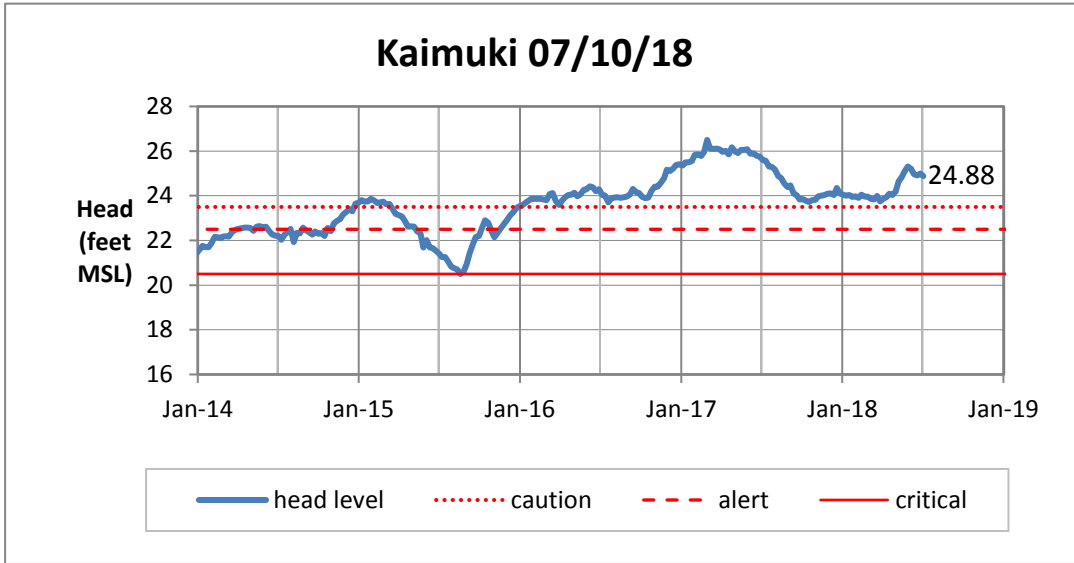

Weekly Head Report

Weekly Head Report

Weekly Head Report

Weekly Head Report

Weekly Head Report

HONOLULU WATERSHED AREA Rainfall Intake

Monthly Production