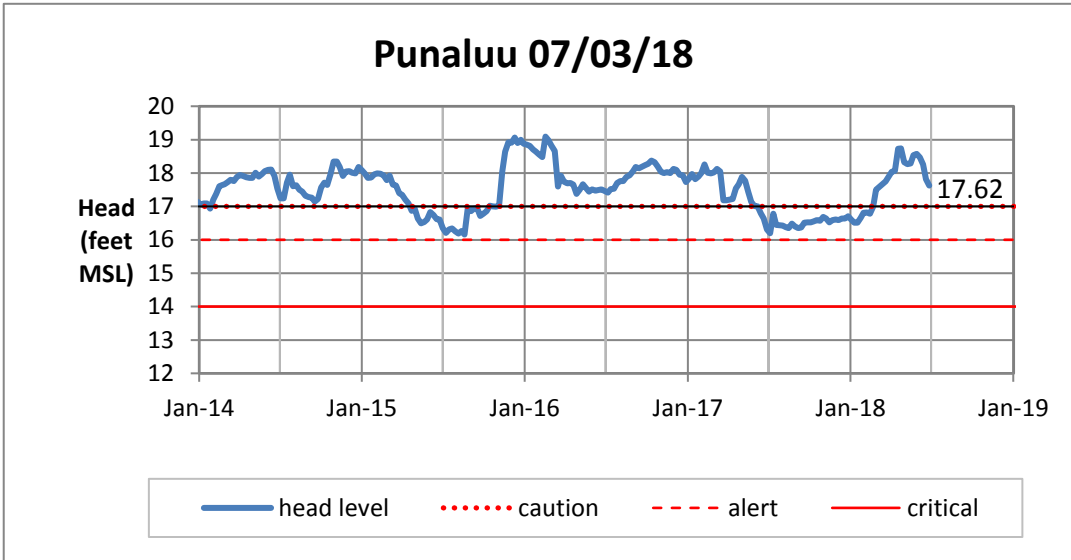

Weekly Head Report

Weekly Head Report

Weekly Head Report

Weekly Head Report

Weekly Head Report

HONOLULU WATERSHED AREA Rainfall Intake

Monthly Production