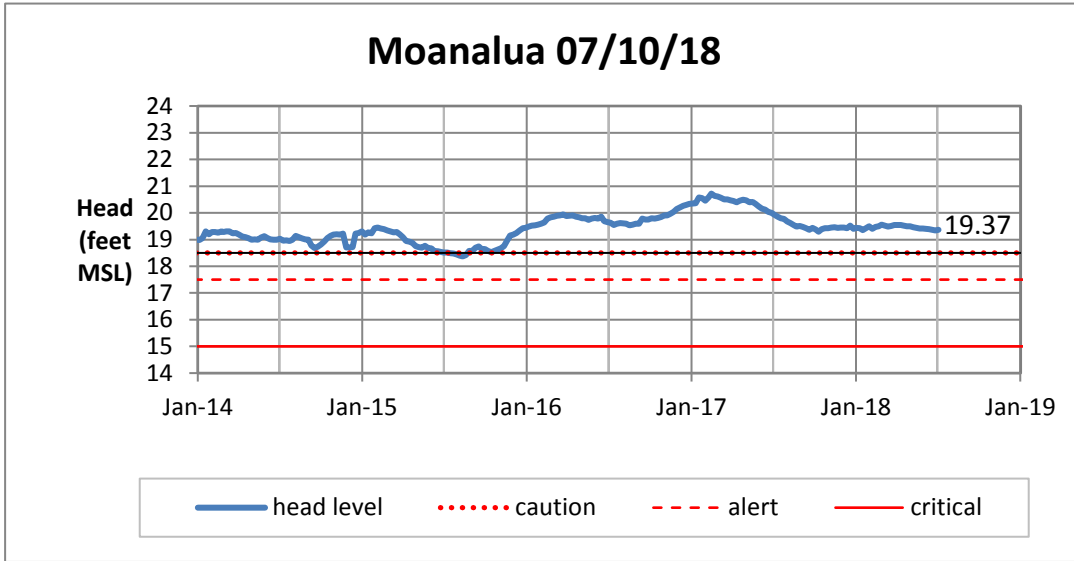

Weekly Head Report

Weekly Head Report

Weekly Head Report

Weekly Head Report

Weekly Head Report

HONOLULU WATERSHED AREA Rainfall Intake

Monthly Production