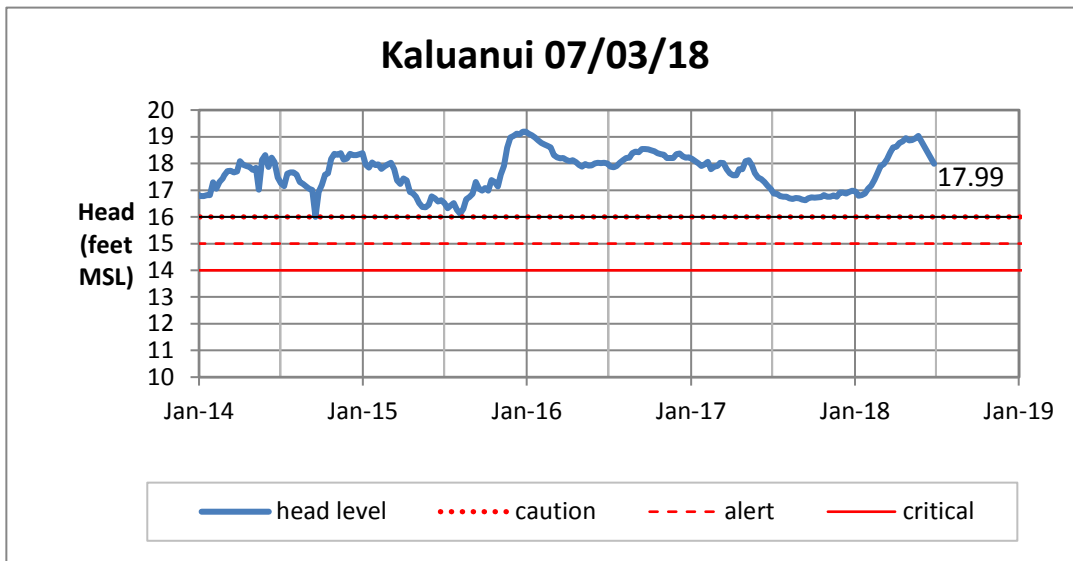

Weekly Head Report

Weekly Head Report

Weekly Head Report

Weekly Head Report

Weekly Head Report

HONOLULU WATERSHED AREA Rainfall Intake

Monthly Production