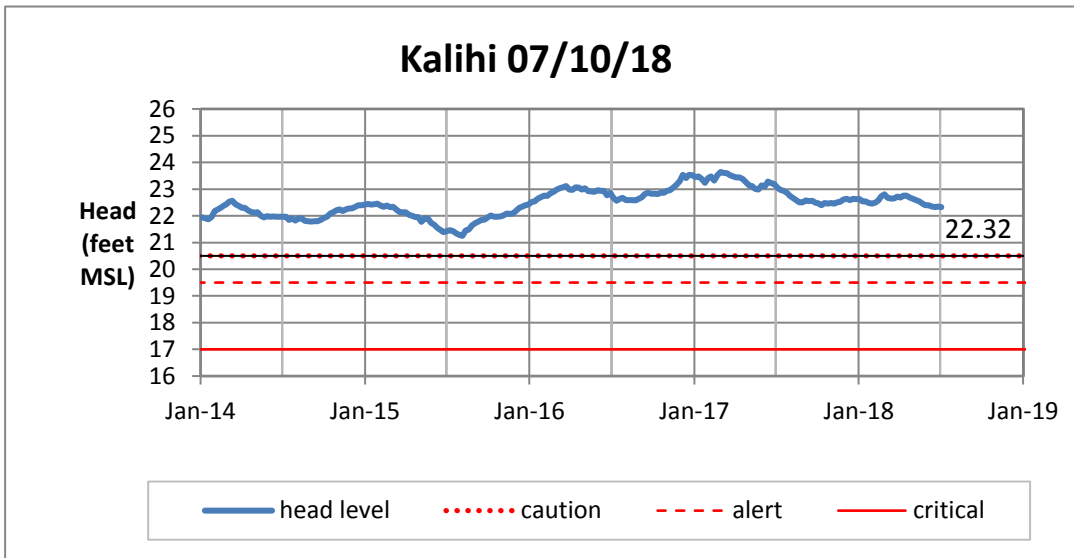

Weekly Head Report

Weekly Head Report

Weekly Head Report

Weekly Head Report

Weekly Head Report

HONOLULU WATERSHED AREA Rainfall Intake

Monthly Production