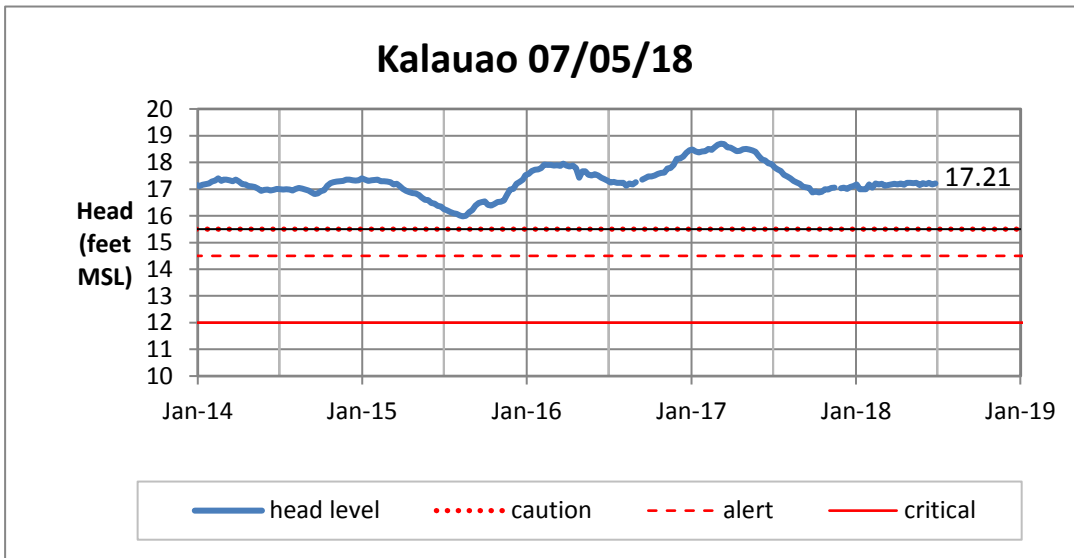

Weekly Head Report

Weekly Head Report

Weekly Head Report

Weekly Head Report

Weekly Head Report

HONOLULU WATERSHED AREA Rainfall Intake

Monthly Production