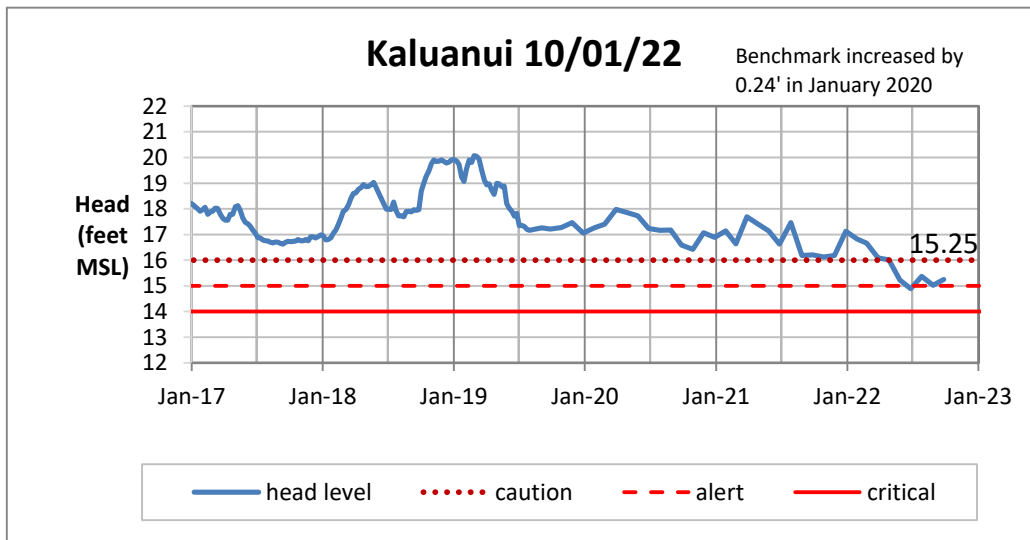

Head Report

Head Report

Head Report

Head Report

Head Report

HONOLULU WATERSHED AREA Rainfall Intake

Monthly Production