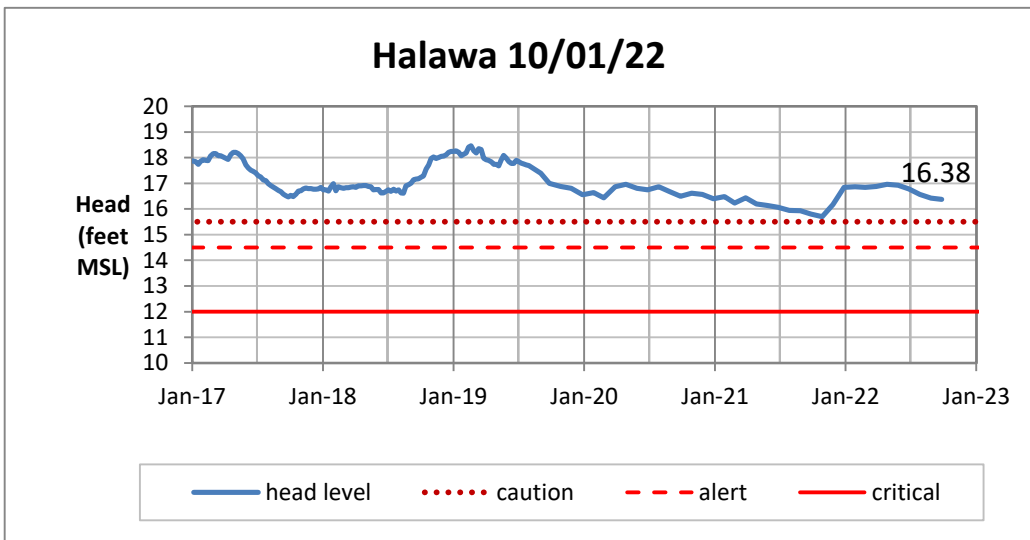

Head Report

Head Report

Head Report

Head Report

Head Report

HONOLULU WATERSHED AREA Rainfall Intake

Monthly Production