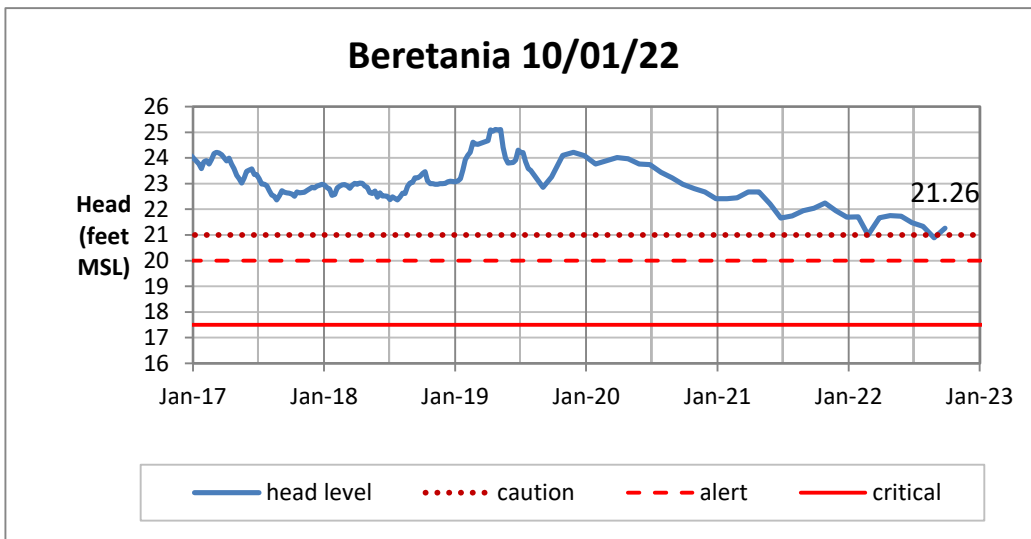

Head Report

Head Report

Head Report

Head Report

Head Report

HONOLULU WATERSHED AREA Rainfall Intake

Monthly Production