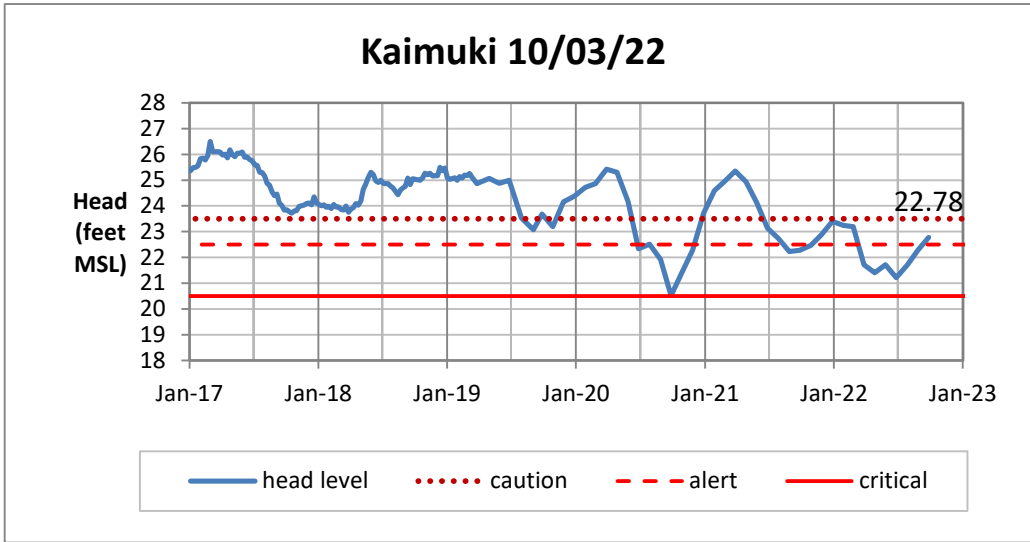

Head Report

Head Report

Head Report

Head Report

Head Report

HONOLULU WATERSHED AREA Rainfall Intake

Monthly Production