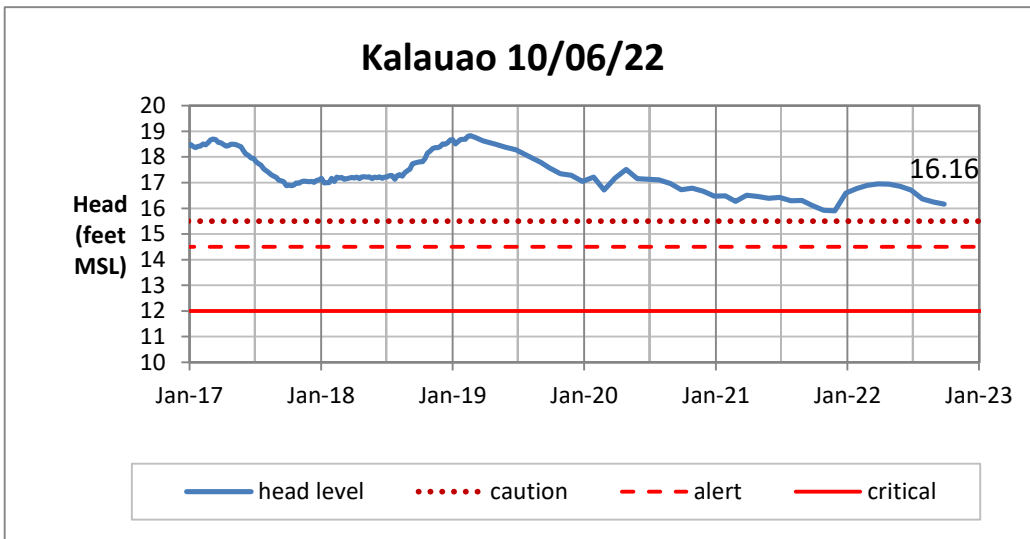

Head Report

Head Report

Head Report

Head Report

Head Report

HONOLULU WATERSHED AREA Rainfall Intake

Monthly Production