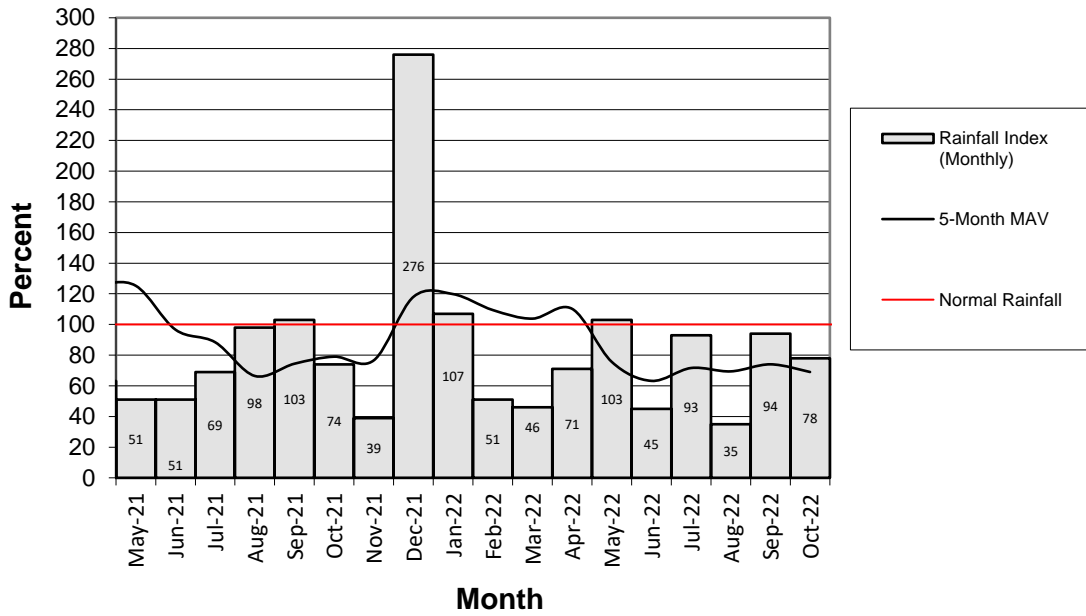

Head Report

Head Report

Head Report

Head Report

Head Report

HONOLULU WATERSHED AREA Rainfall Intake

Monthly Production