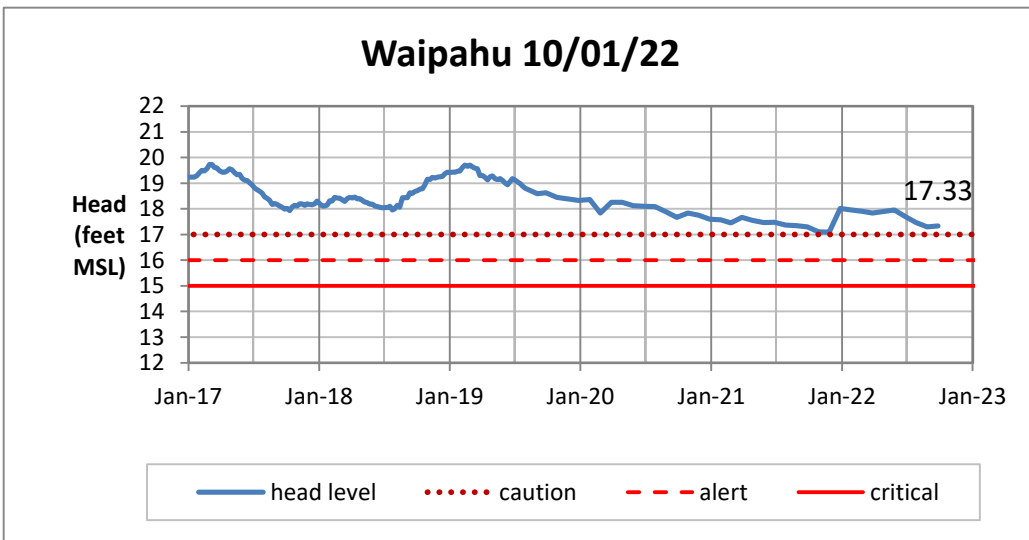

Head Report

Head Report

Head Report

Head Report

Head Report

HONOLULU WATERSHED AREA Rainfall Intake

Monthly Production