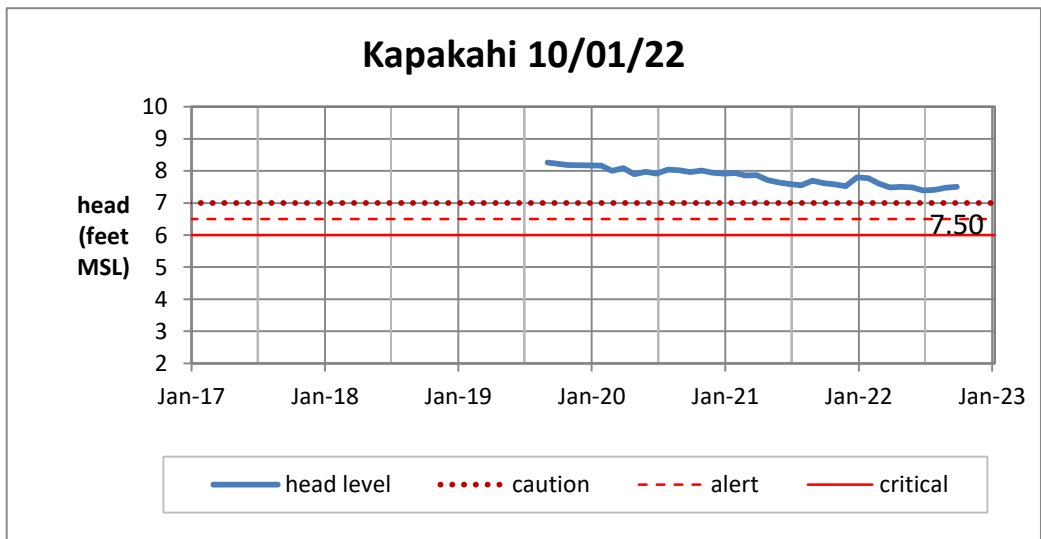

Head Report

Head Report

Head Report

Head Report

Head Report

HONOLULU WATERSHED AREA Rainfall Intake

Monthly Production