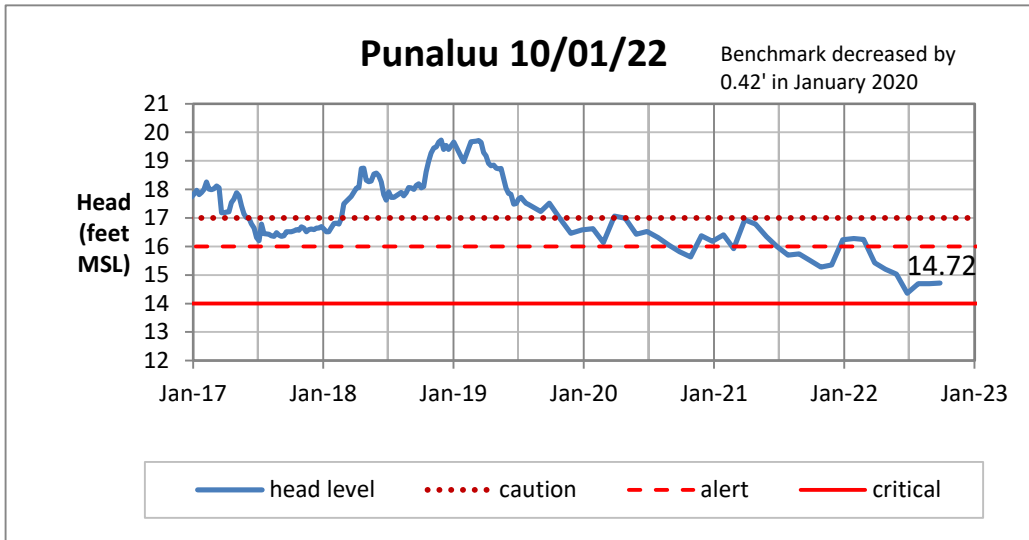

Head Report

Head Report

Head Report

Head Report

Head Report

HONOLULU WATERSHED AREA Rainfall Intake

Monthly Production