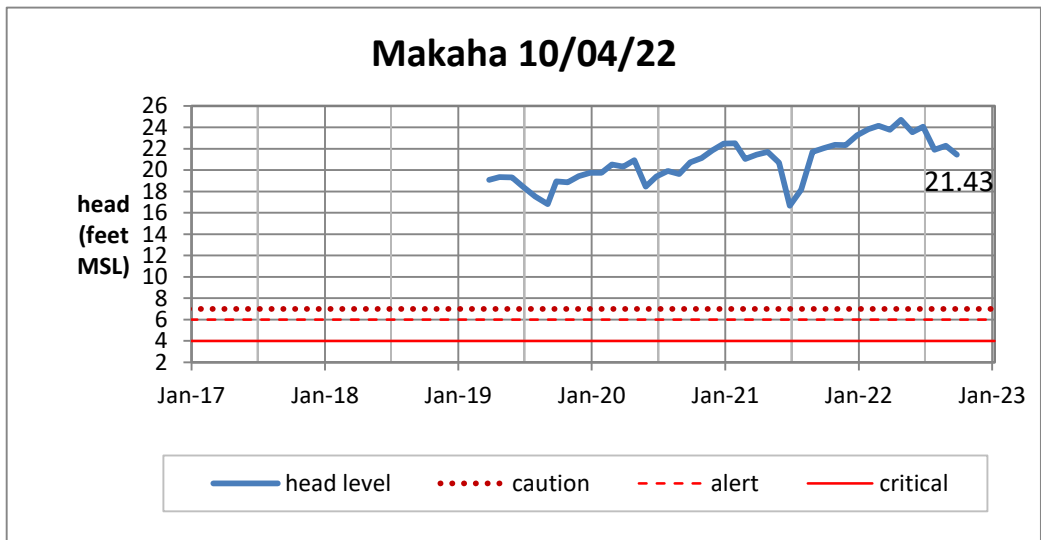

Head Report

Head Report

Head Report

Head Report

Head Report

HONOLULU WATERSHED AREA Rainfall Intake

Monthly Production