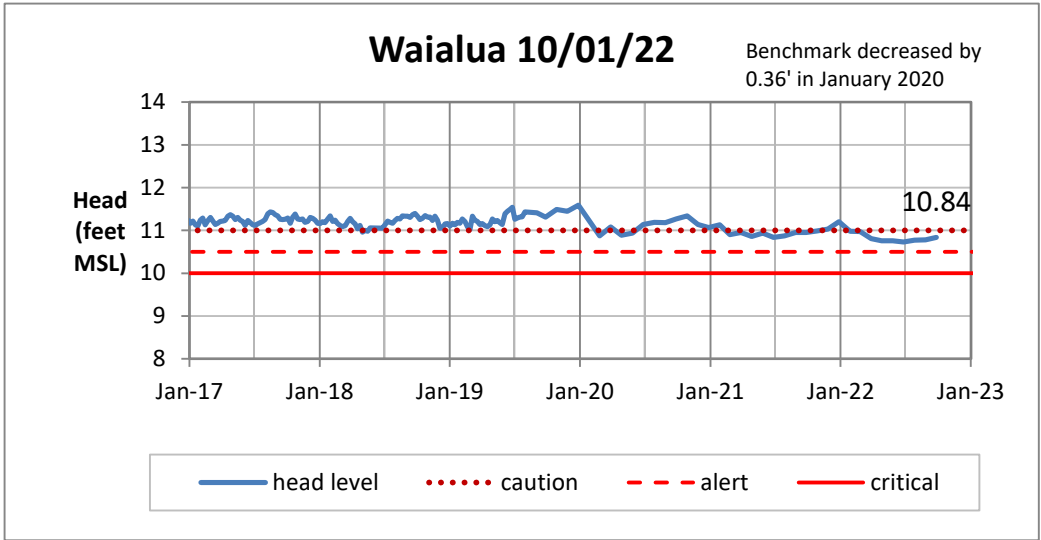

Head Report

Head Report

Head Report

Head Report

Head Report

HONOLULU WATERSHED AREA Rainfall Intake

Monthly Production