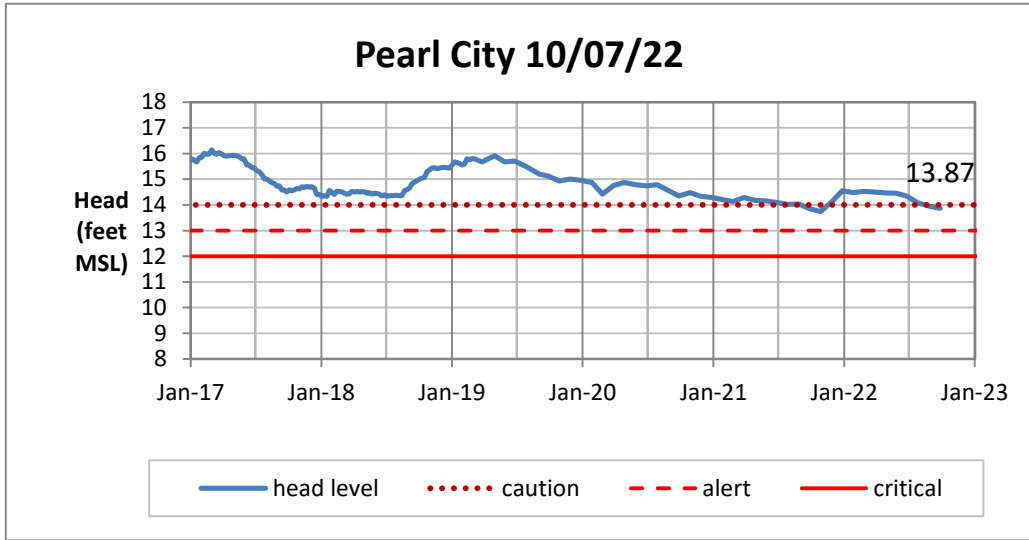

Head Report

Head Report

Head Report

Head Report

Head Report

HONOLULU WATERSHED AREA Rainfall Intake

Monthly Production