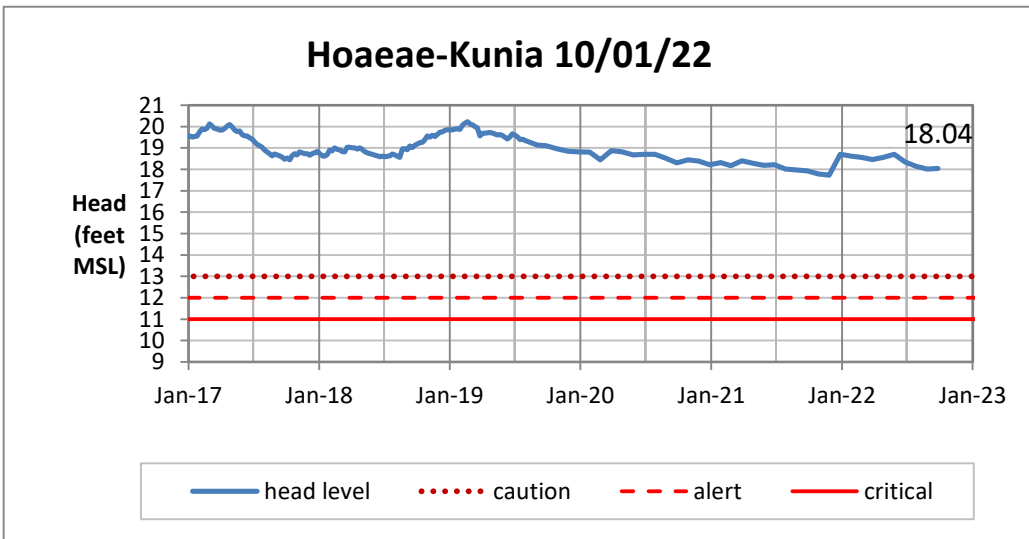

Head Report

Head Report

Head Report

Head Report

Head Report

HONOLULU WATERSHED AREA Rainfall Intake

Monthly Production