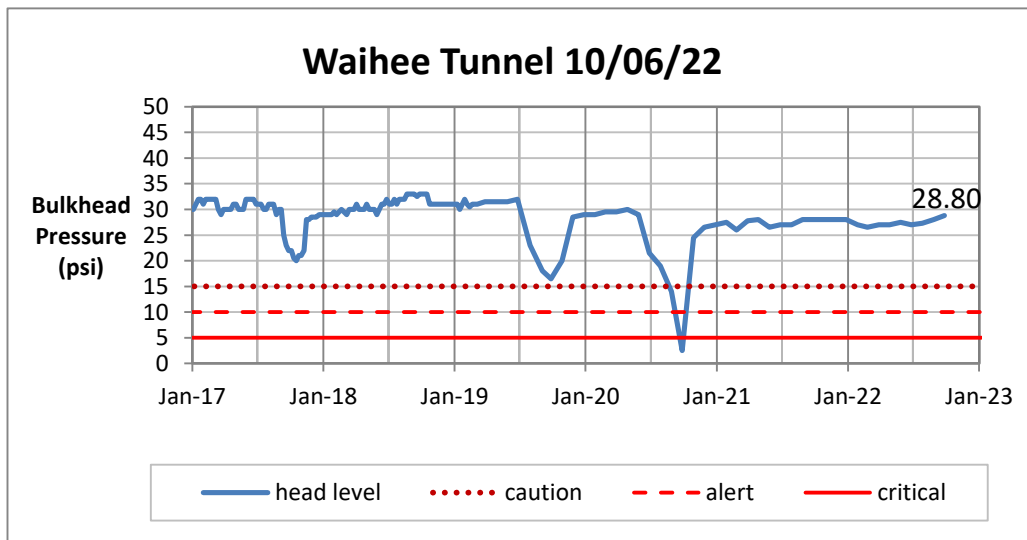

Head Report

Head Report

Head Report

Head Report

Head Report

HONOLULU WATERSHED AREA Rainfall Intake

Monthly Production