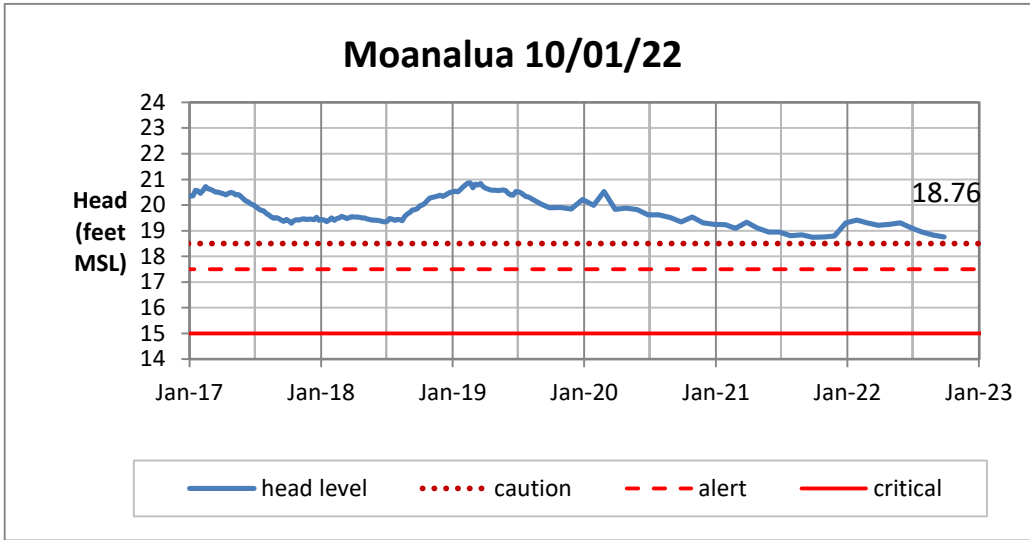

Head Report

Head Report

Head Report

Head Report

Head Report

HONOLULU WATERSHED AREA Rainfall Intake

Monthly Production