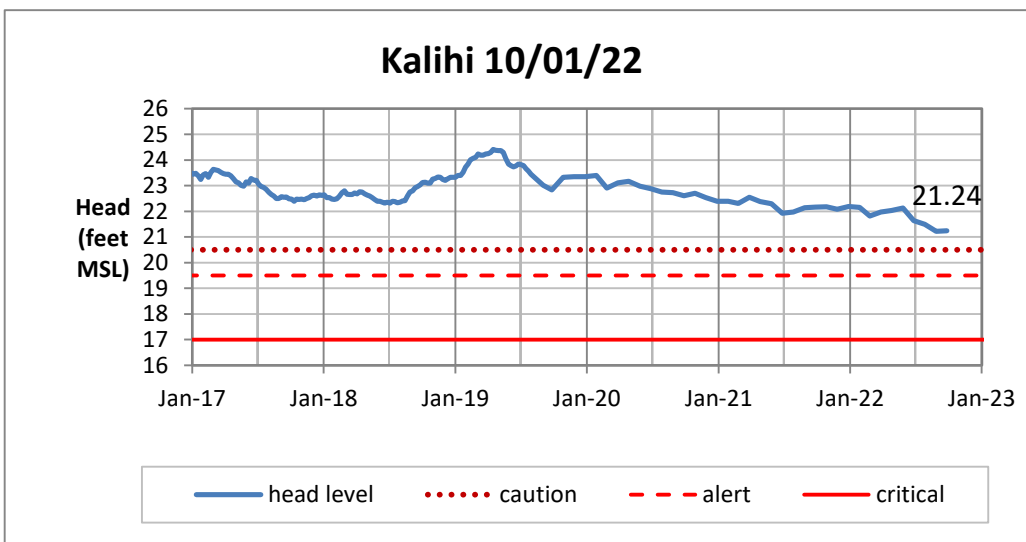

Head Report

Head Report

Head Report

Head Report

Head Report

HONOLULU WATERSHED AREA Rainfall Intake

Monthly Production