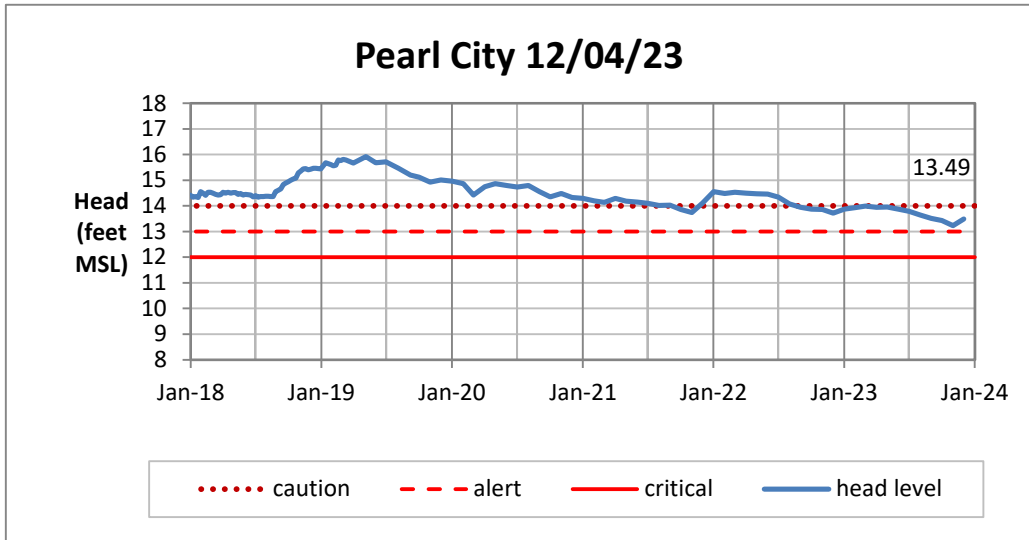

Head Report

Head Report

Head Report

Head Report

Head Report

HONOLULU WATERSHED AREA Rainfall Intake

Monthly Production