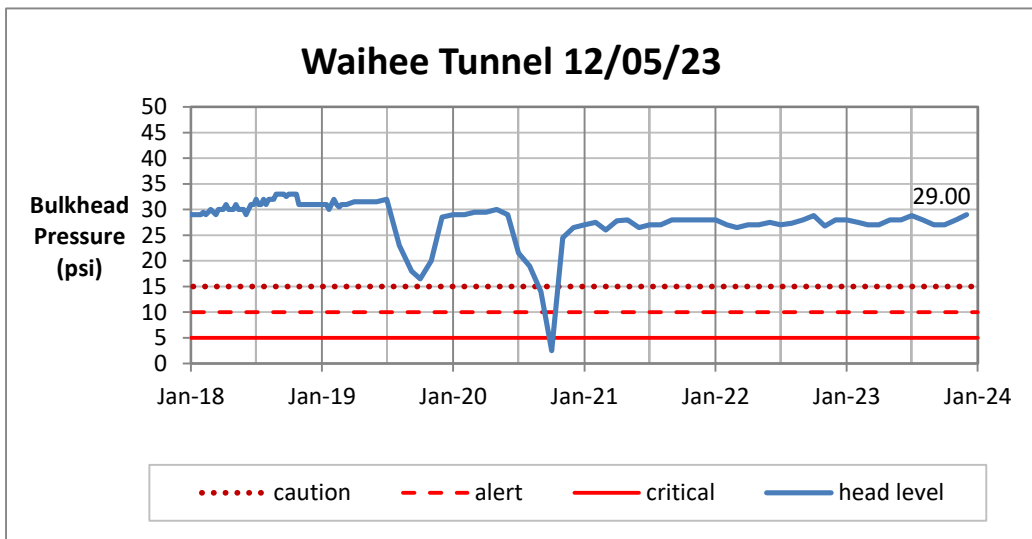

Head Report

Head Report

Head Report

Head Report

Head Report

HONOLULU WATERSHED AREA Rainfall Intake

Monthly Production