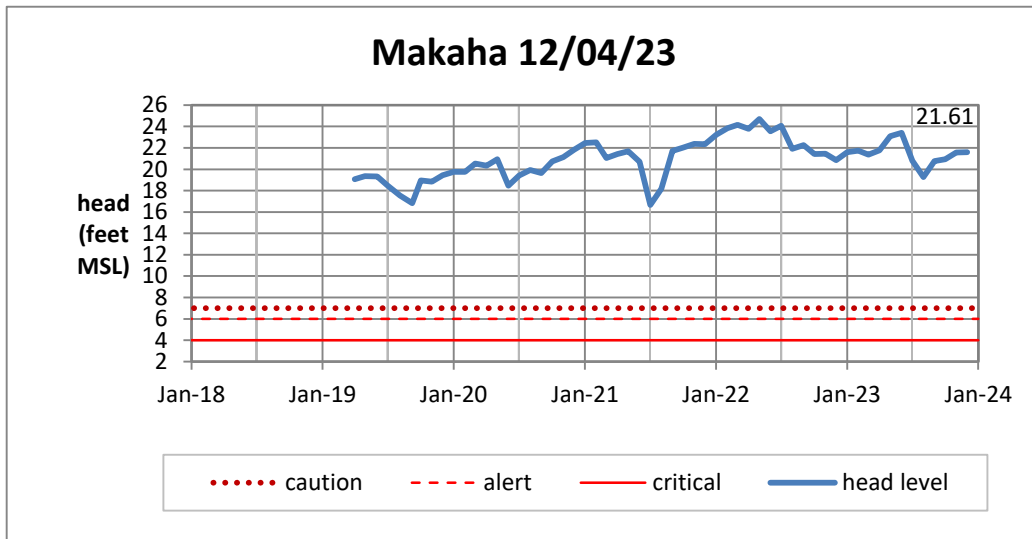

Head Report

Head Report

Head Report

Head Report

Head Report

HONOLULU WATERSHED AREA Rainfall Intake

Monthly Production