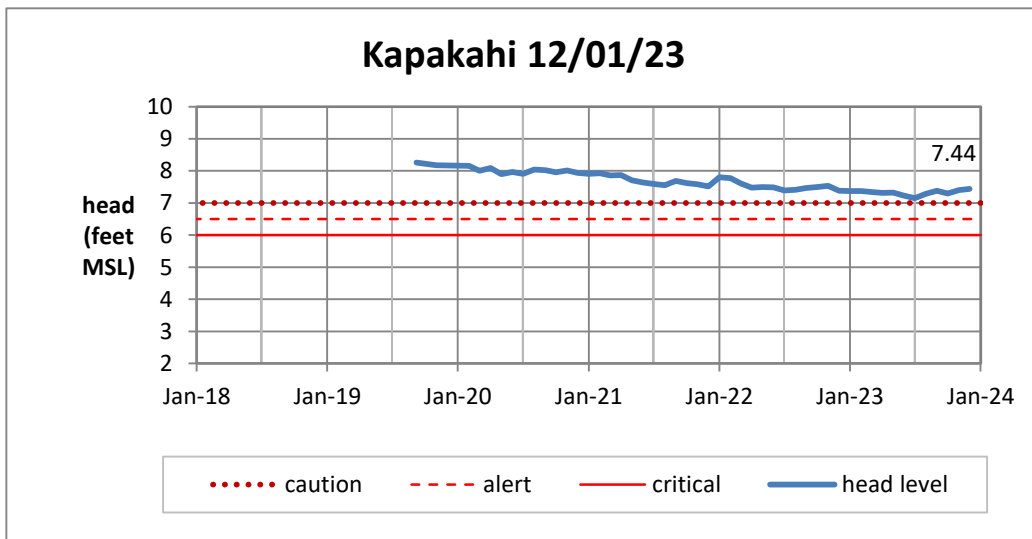

Head Report

Head Report

Head Report

Head Report

Head Report

HONOLULU WATERSHED AREA Rainfall Intake

Monthly Production