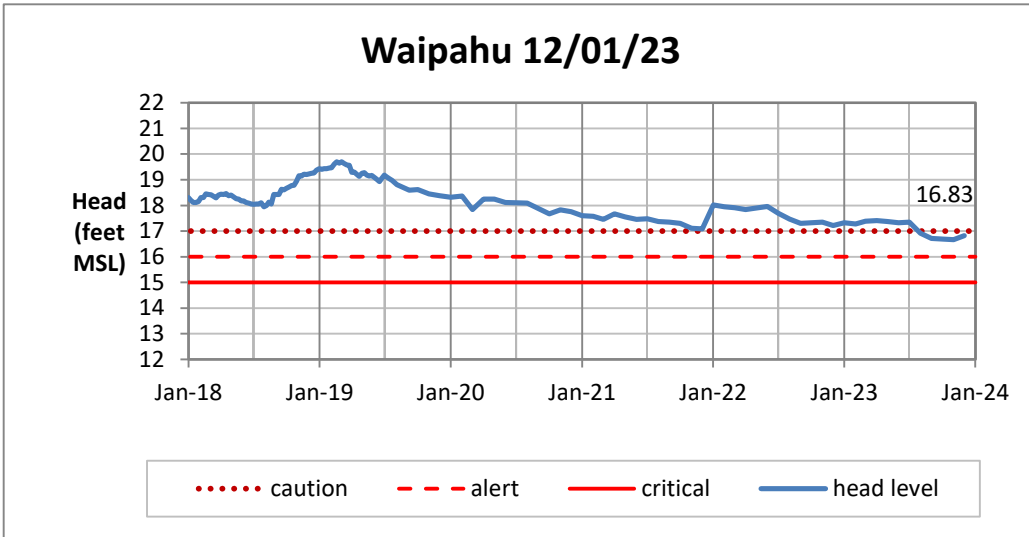

Head Report

Head Report

Head Report

Head Report

Head Report

HONOLULU WATERSHED AREA Rainfall Intake

Monthly Production