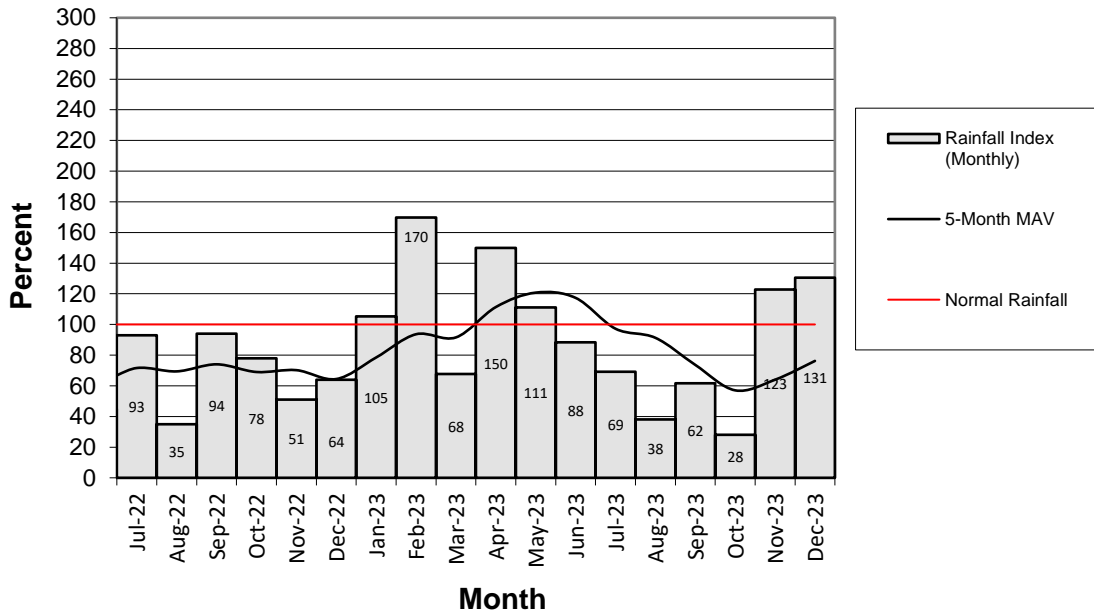

Head Report

Head Report

Head Report

Head Report

Head Report

HONOLULU WATERSHED AREA Rainfall Intake

Monthly Production