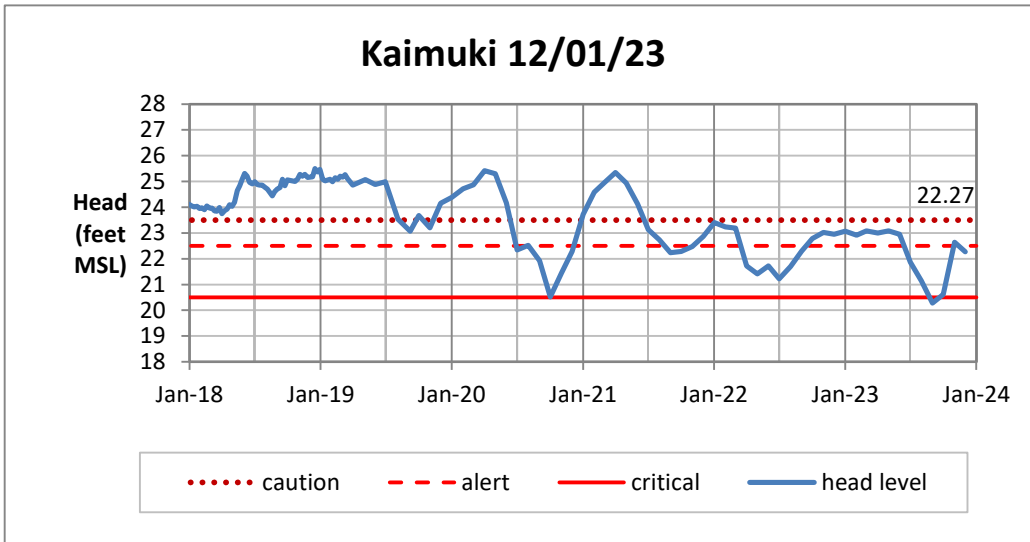

Head Report

Head Report

Head Report

Head Report

Head Report

HONOLULU WATERSHED AREA Rainfall Intake

Monthly Production