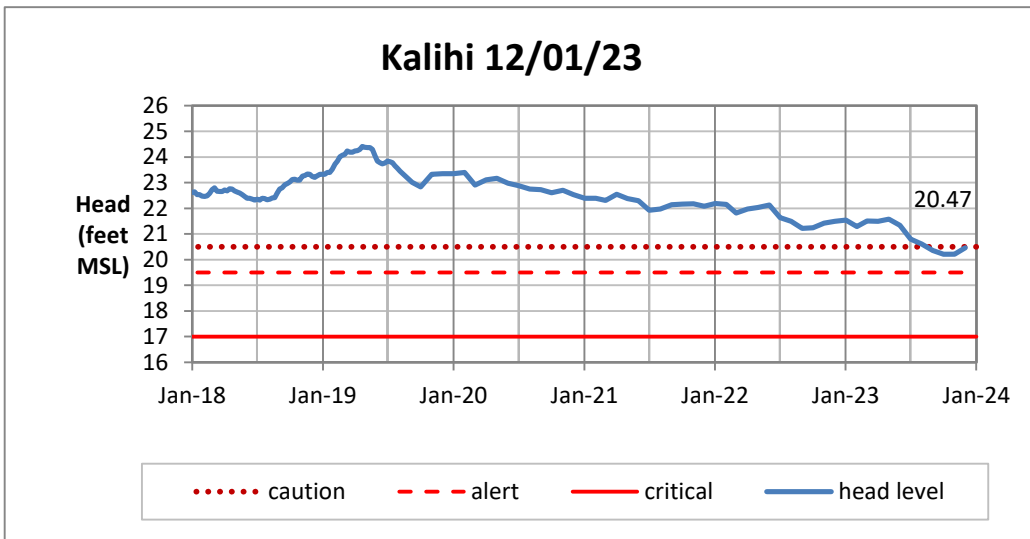

Head Report

Head Report

Head Report

Head Report

Head Report

HONOLULU WATERSHED AREA Rainfall Intake

Monthly Production