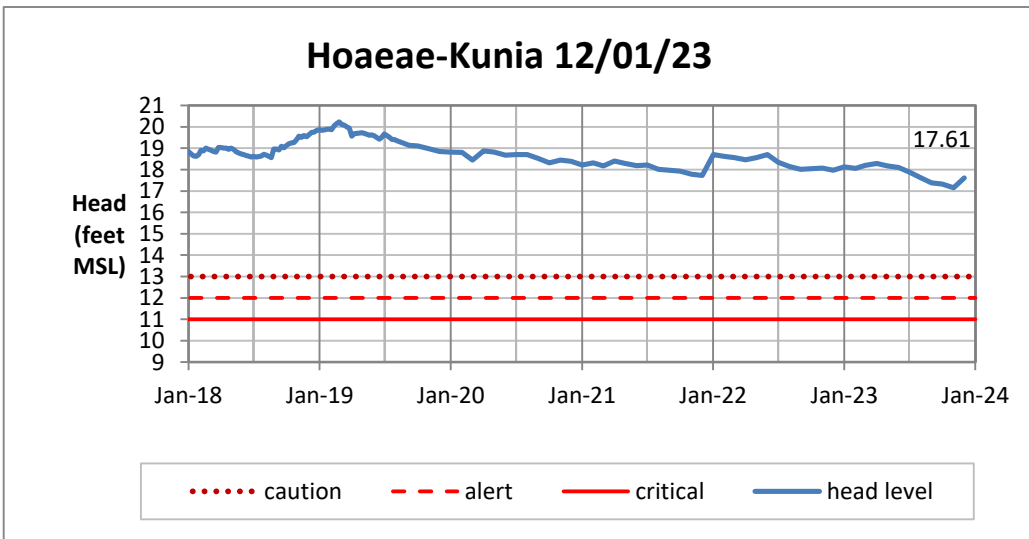

Head Report

Head Report

Head Report

Head Report

Head Report

HONOLULU WATERSHED AREA Rainfall Intake

Monthly Production