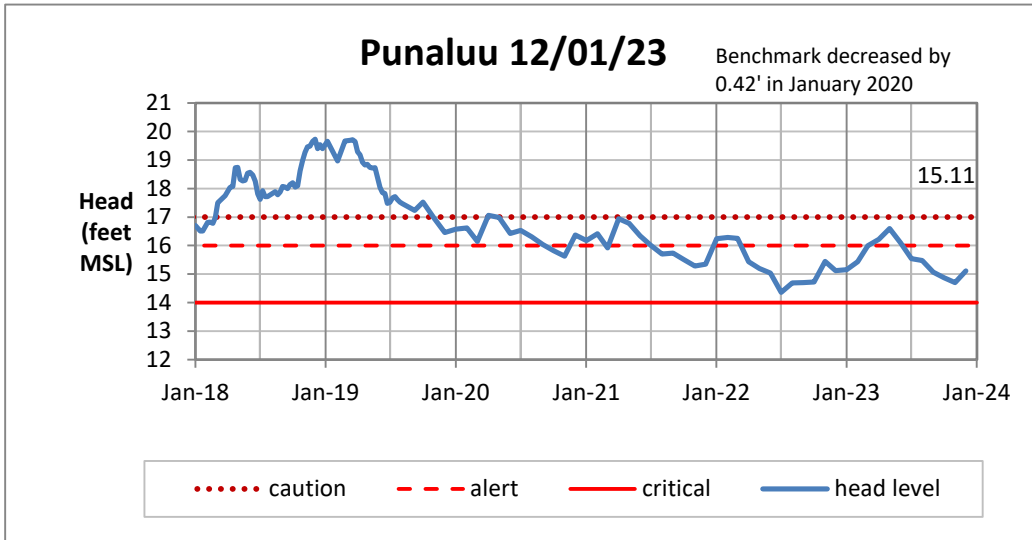

Head Report

Head Report

Head Report

Head Report

Head Report

HONOLULU WATERSHED AREA Rainfall Intake

Monthly Production