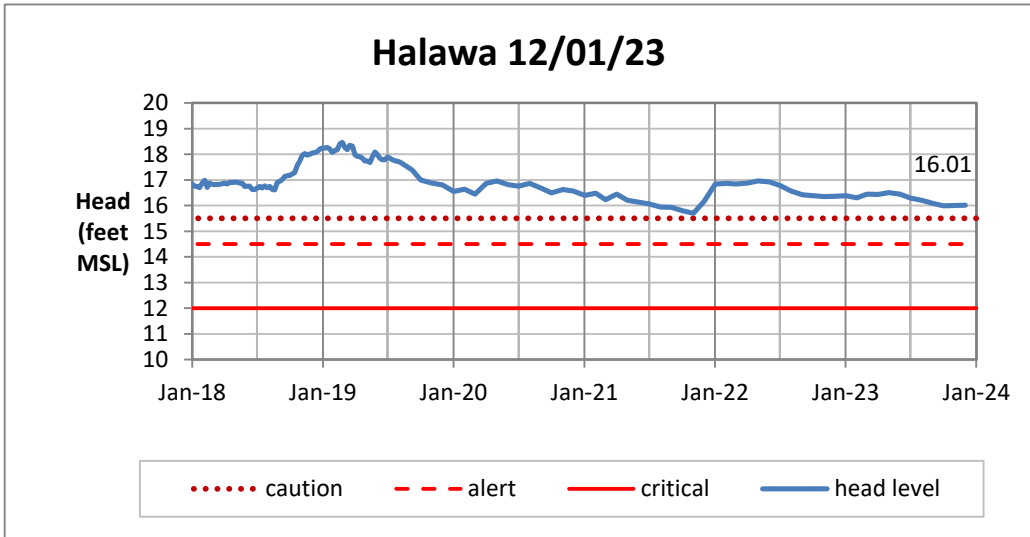

Head Report

Head Report

Head Report

Head Report

Head Report

HONOLULU WATERSHED AREA Rainfall Intake

Monthly Production