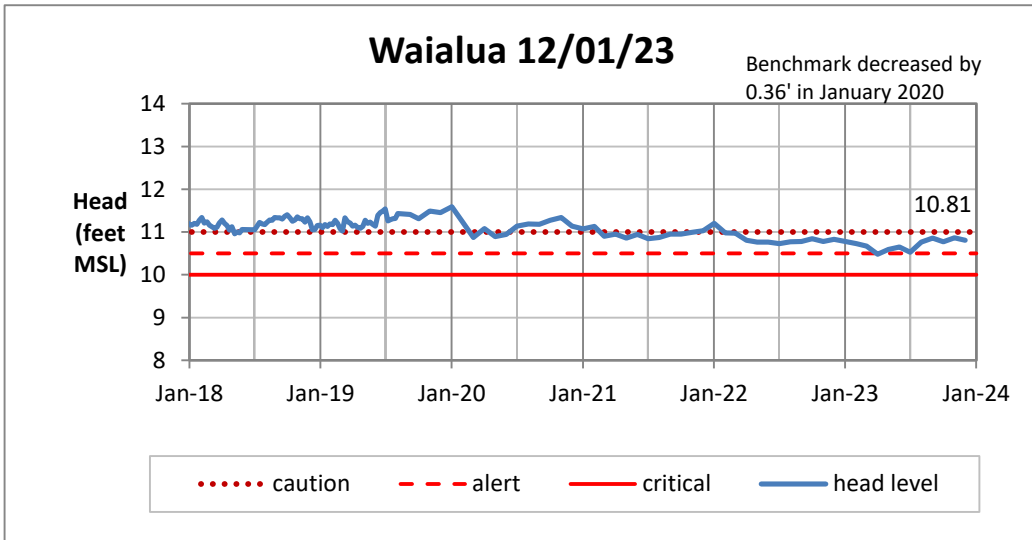

Head Report

Head Report

Head Report

Head Report

Head Report

HONOLULU WATERSHED AREA Rainfall Intake

Monthly Production