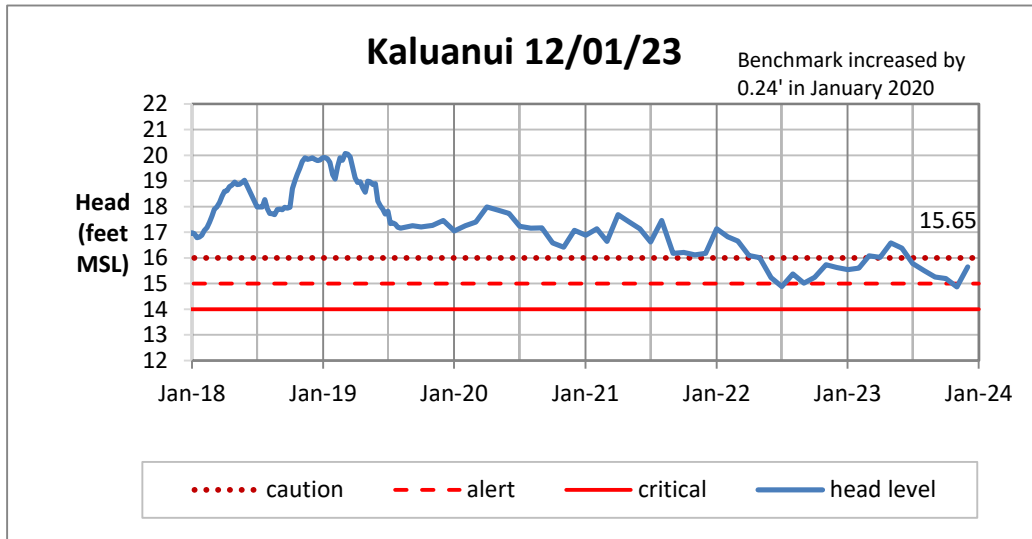

Head Report

Head Report

Head Report

Head Report

Head Report

HONOLULU WATERSHED AREA Rainfall Intake

Monthly Production