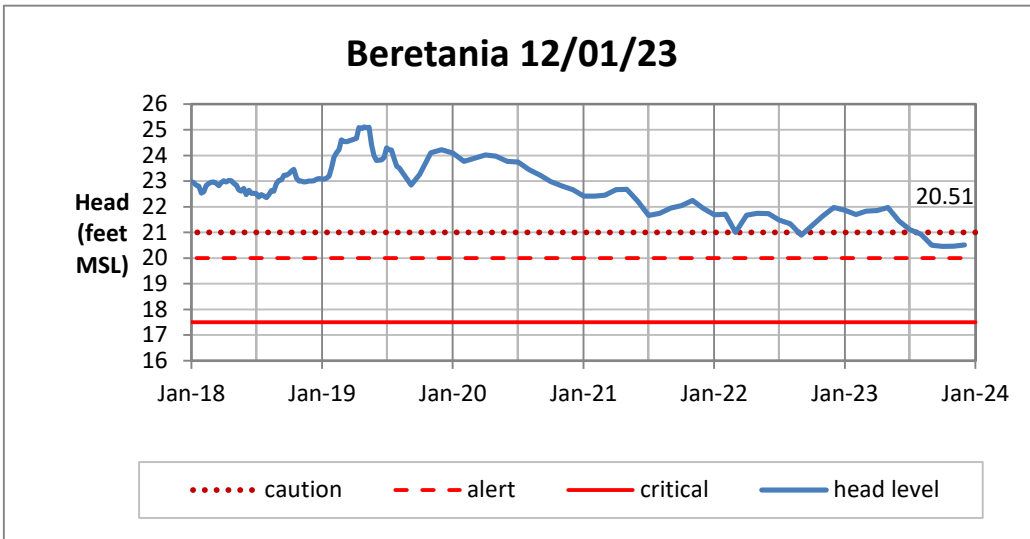

Head Report

Head Report

Head Report

Head Report

Head Report

HONOLULU WATERSHED AREA Rainfall Intake

Monthly Production