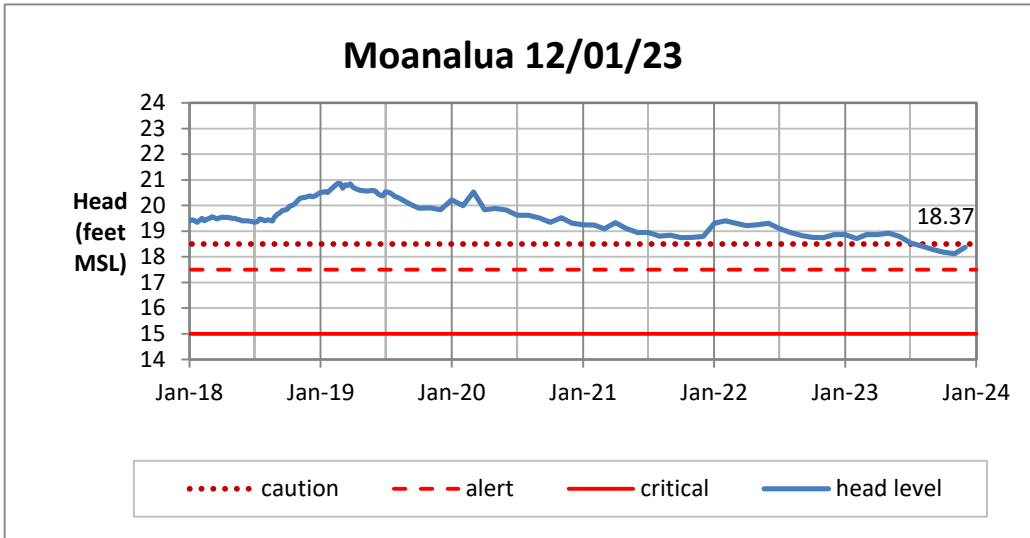

Head Report

Head Report

Head Report

Head Report

Head Report

HONOLULU WATERSHED AREA Rainfall Intake

Monthly Production