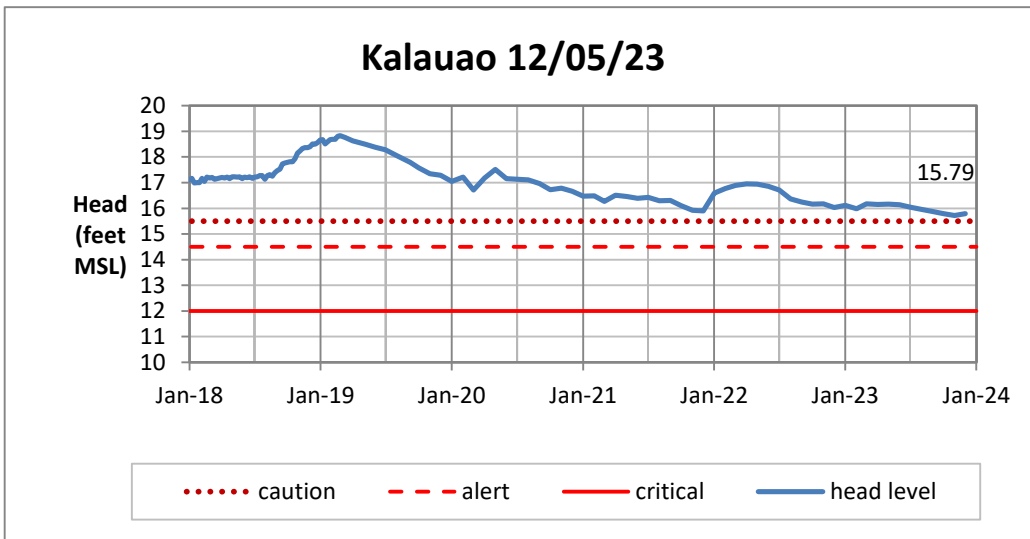

Head Report

Head Report

Head Report

Head Report

Head Report

HONOLULU WATERSHED AREA Rainfall Intake

Monthly Production