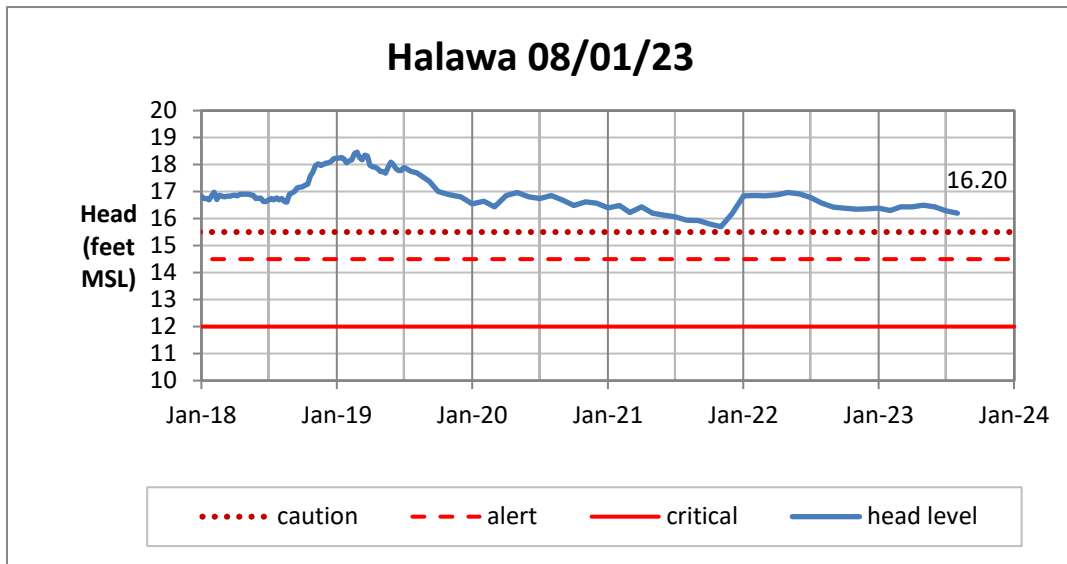

Head Report

Head Report

Head Report

Head Report

Head Report

HONOLULU WATERSHED AREA Rainfall Intake

Monthly Production