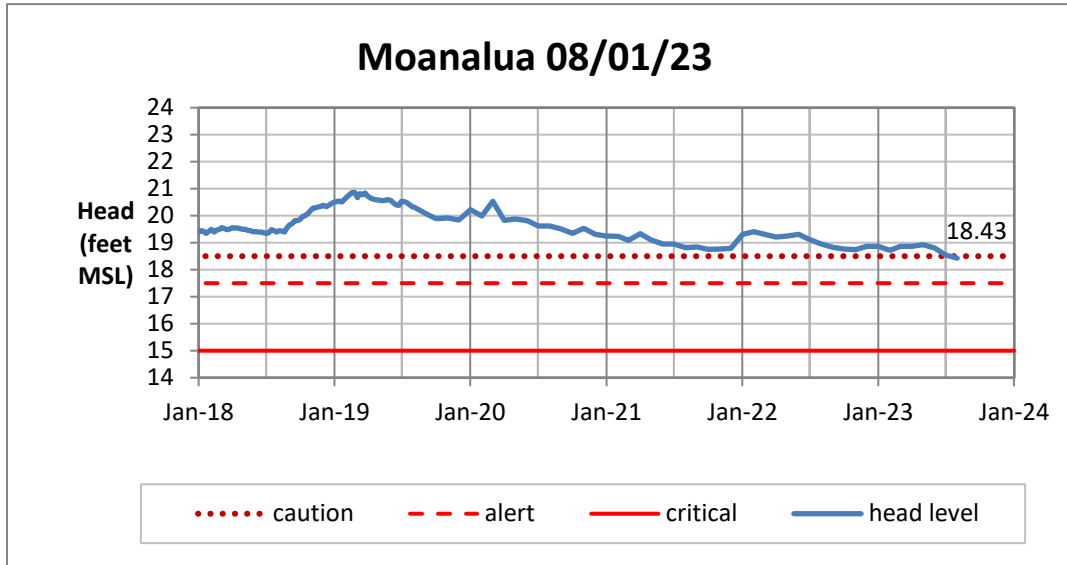

Head Report

Head Report

Head Report

Head Report

Head Report

HONOLULU WATERSHED AREA Rainfall Intake

Monthly Production