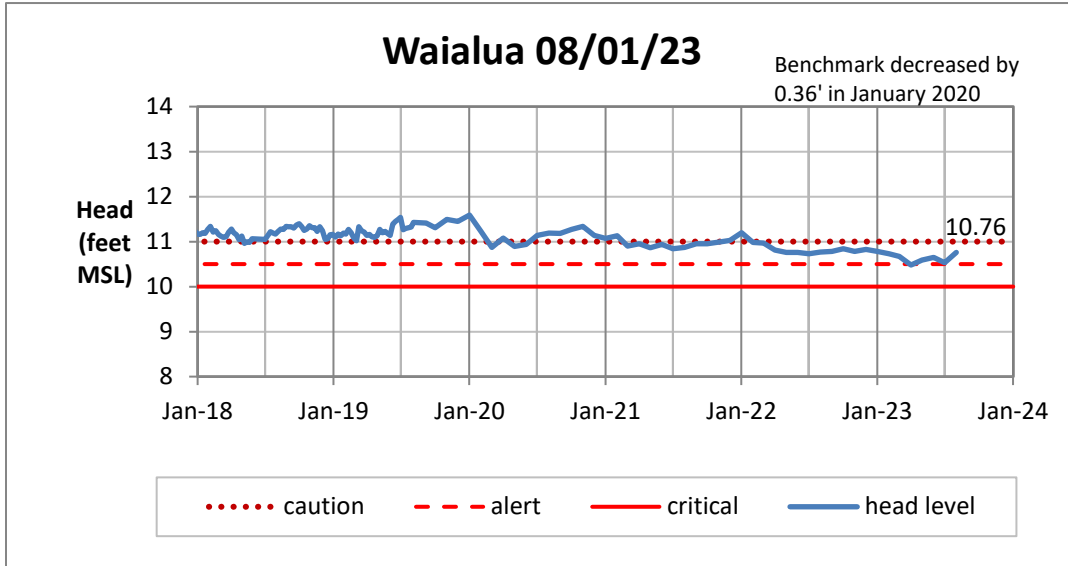

Head Report

Head Report

Head Report

Head Report

Head Report

HONOLULU WATERSHED AREA Rainfall Intake

Monthly Production