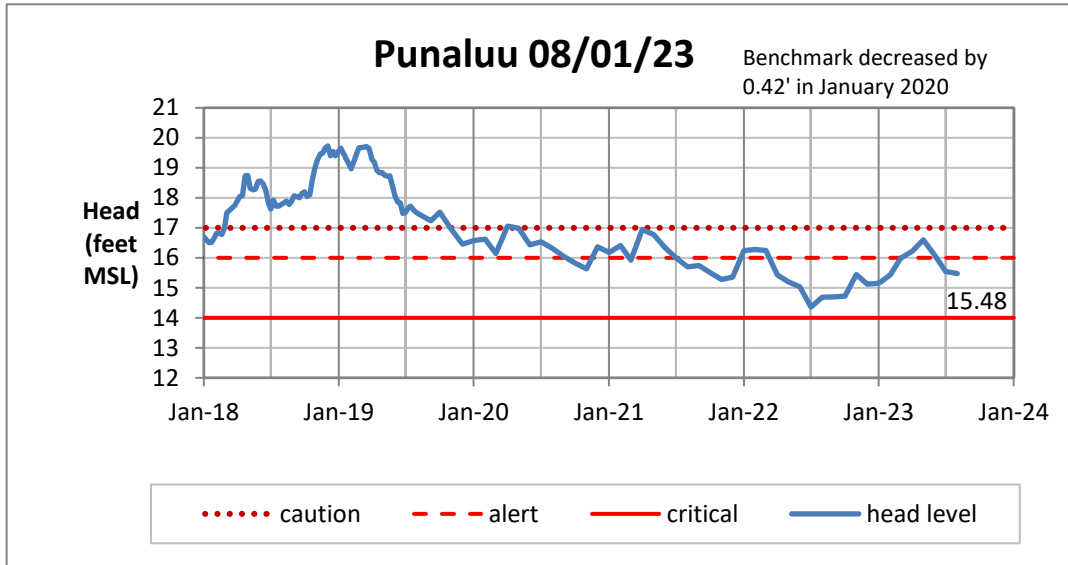

Head Report

Head Report

Head Report

Head Report

Head Report

HONOLULU WATERSHED AREA Rainfall Intake

Monthly Production