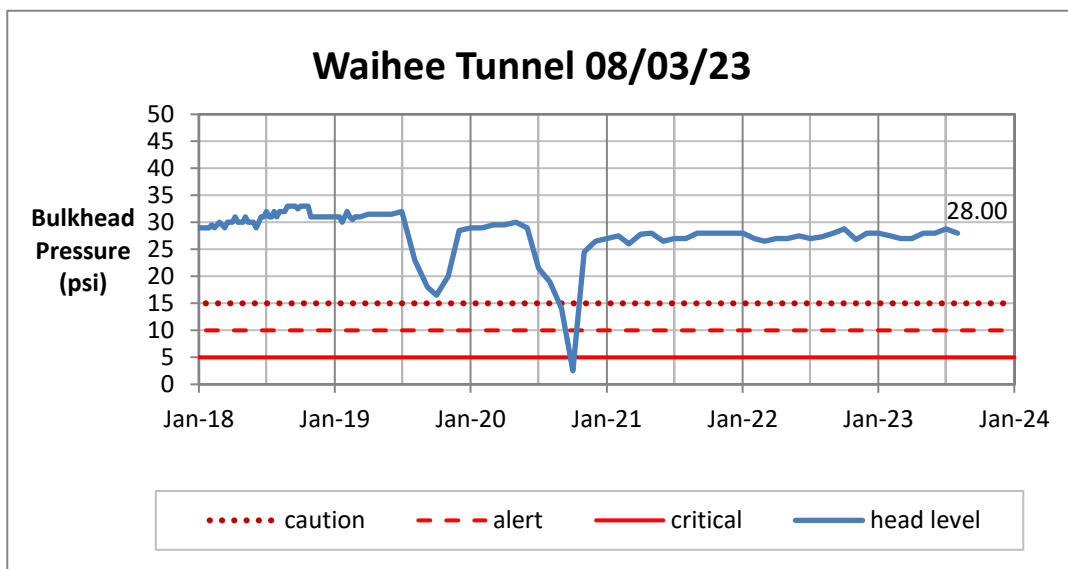

Head Report

Head Report

Head Report

Head Report

Head Report

HONOLULU WATERSHED AREA Rainfall Intake

Monthly Production