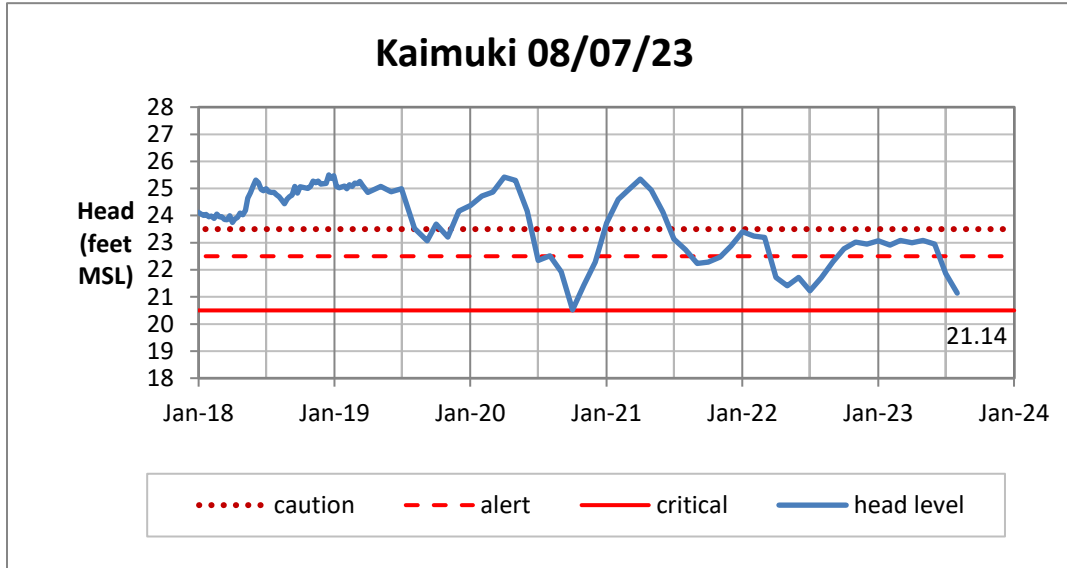

Head Report

Head Report

Head Report

Head Report

Head Report

HONOLULU WATERSHED AREA Rainfall Intake

Monthly Production