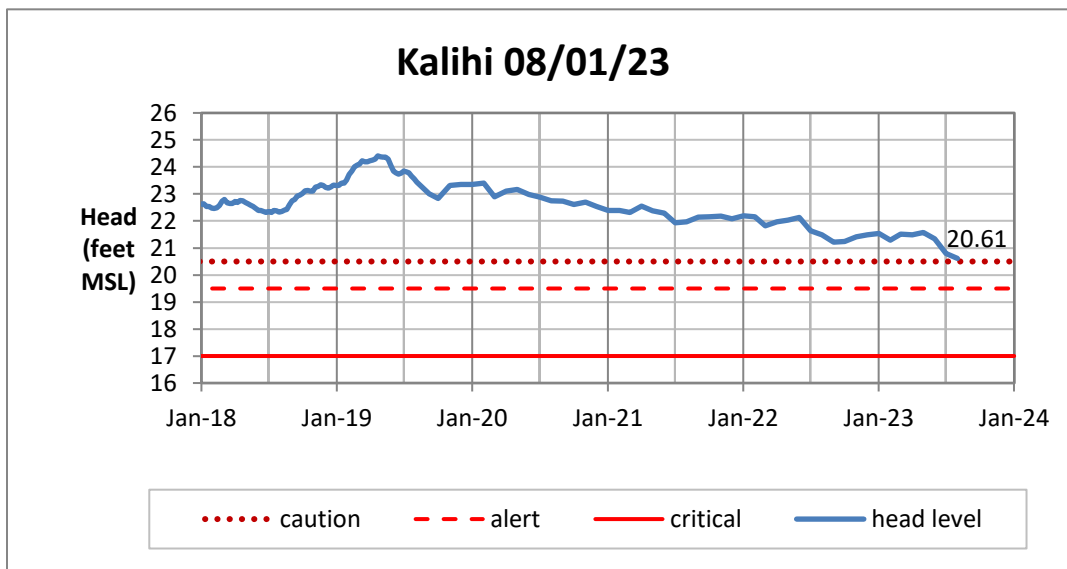

Head Report

Head Report

Head Report

Head Report

Head Report

HONOLULU WATERSHED AREA Rainfall Intake

Monthly Production