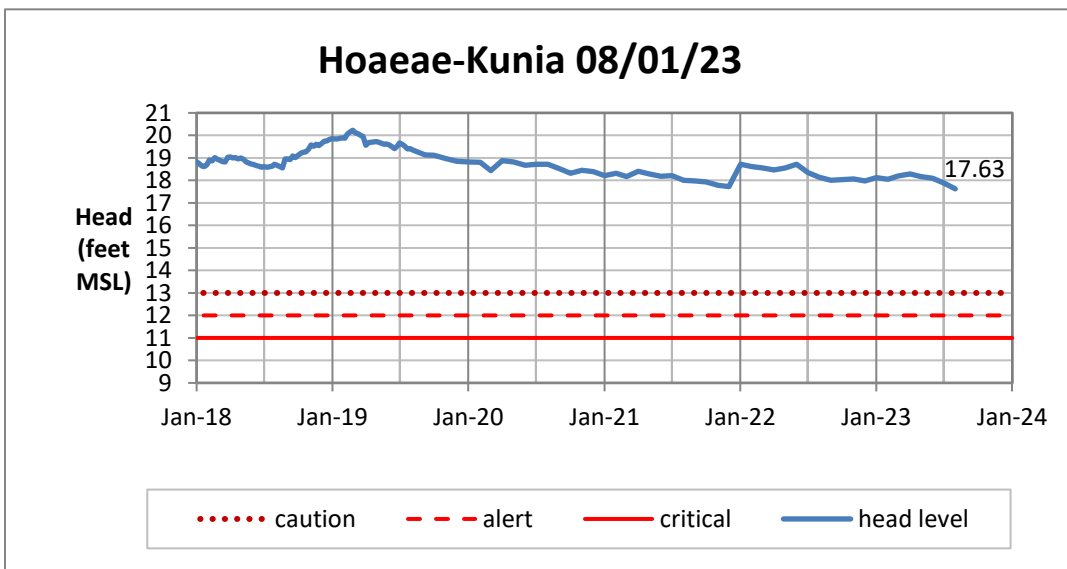

Head Report

Head Report

Head Report

Head Report

Head Report

HONOLULU WATERSHED AREA Rainfall Intake

Monthly Production