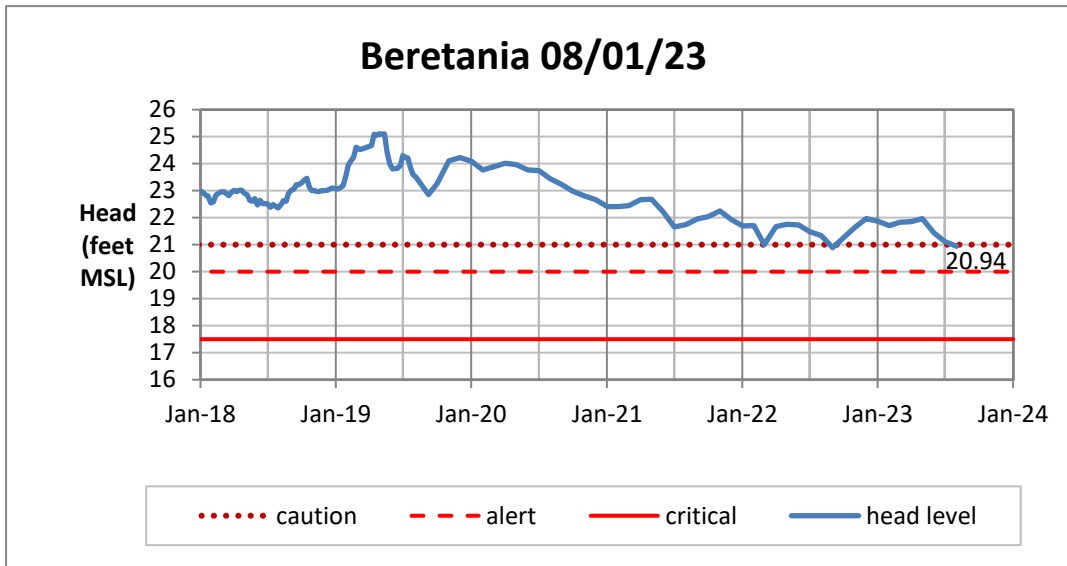

Head Report

Head Report

Head Report

Head Report

Head Report

HONOLULU WATERSHED AREA Rainfall Intake

Monthly Production