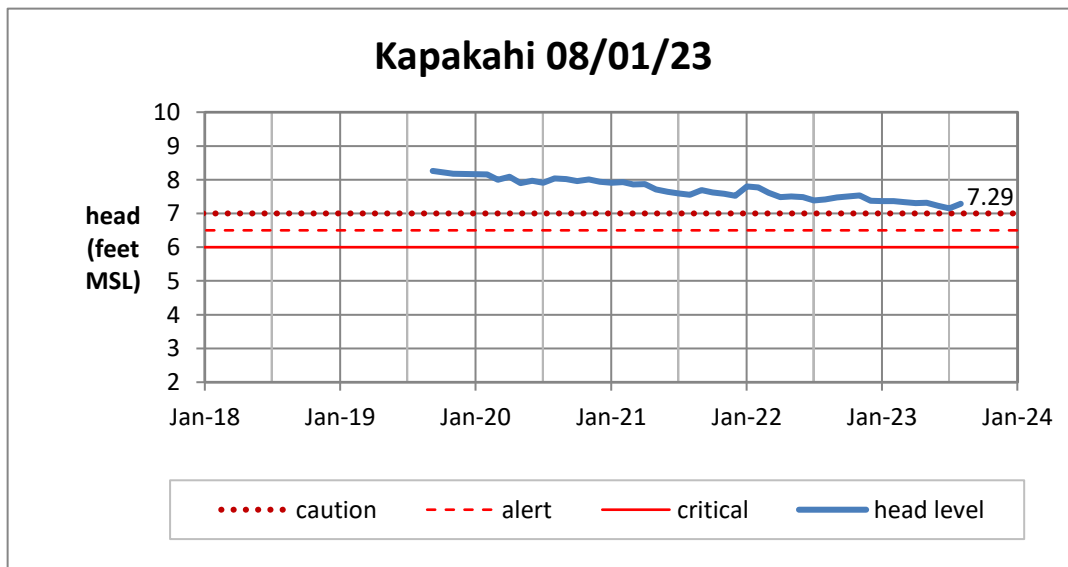

Head Report

Head Report

Head Report

Head Report

Head Report

HONOLULU WATERSHED AREA Rainfall Intake

Monthly Production