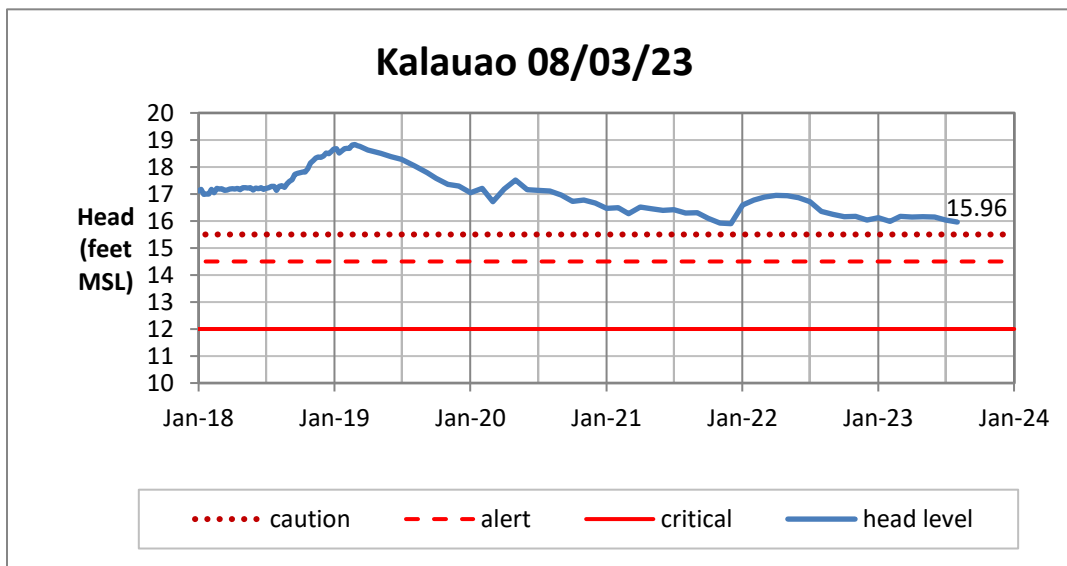

Head Report

Head Report

Head Report

Head Report

Head Report

HONOLULU WATERSHED AREA Rainfall Intake

Monthly Production