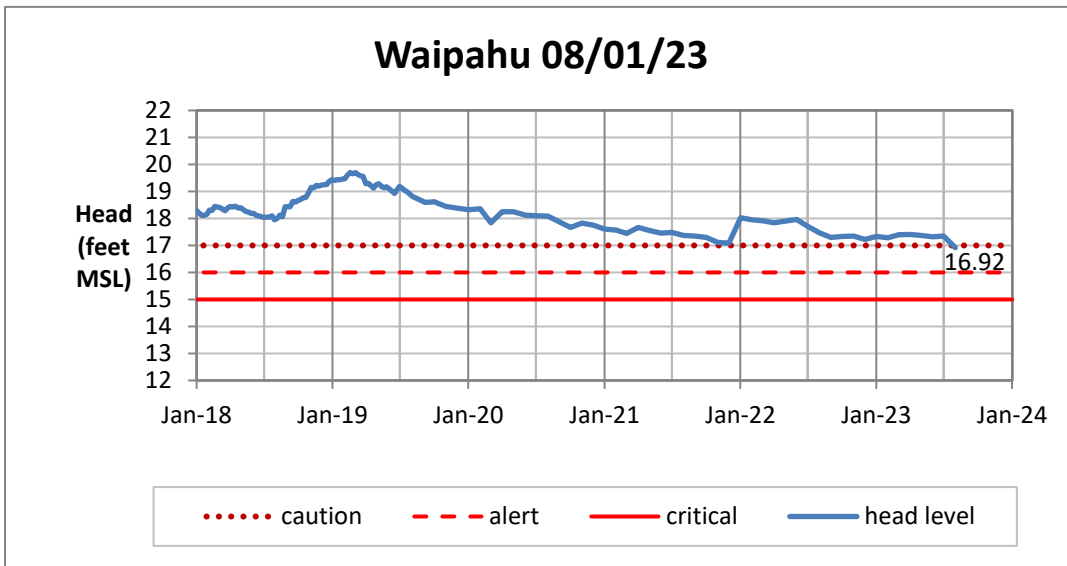

Head Report

Head Report

Head Report

Head Report

Head Report

HONOLULU WATERSHED AREA Rainfall Intake

Monthly Production