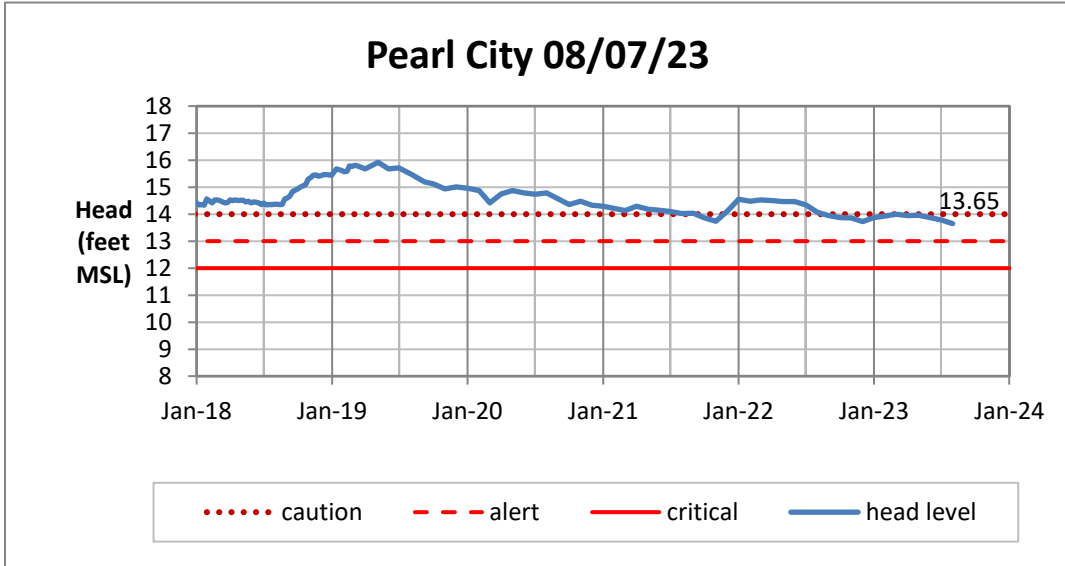

Head Report

Head Report

Head Report

Head Report

Head Report

HONOLULU WATERSHED AREA Rainfall Intake

Monthly Production