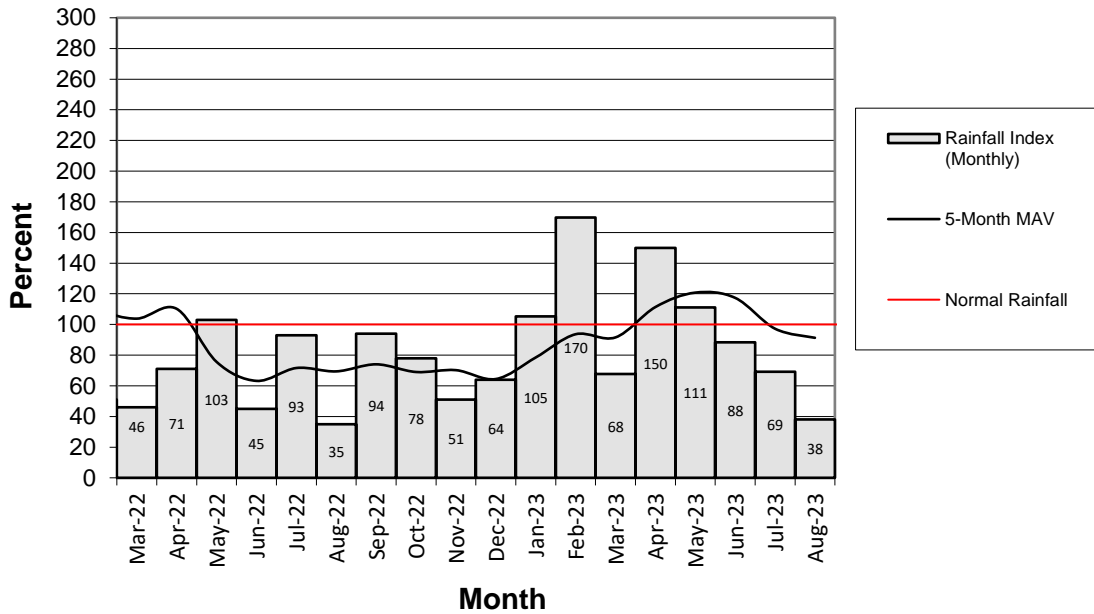

Head Report

Head Report

Head Report

Head Report

Head Report

HONOLULU WATERSHED AREA Rainfall Intake

Monthly Production