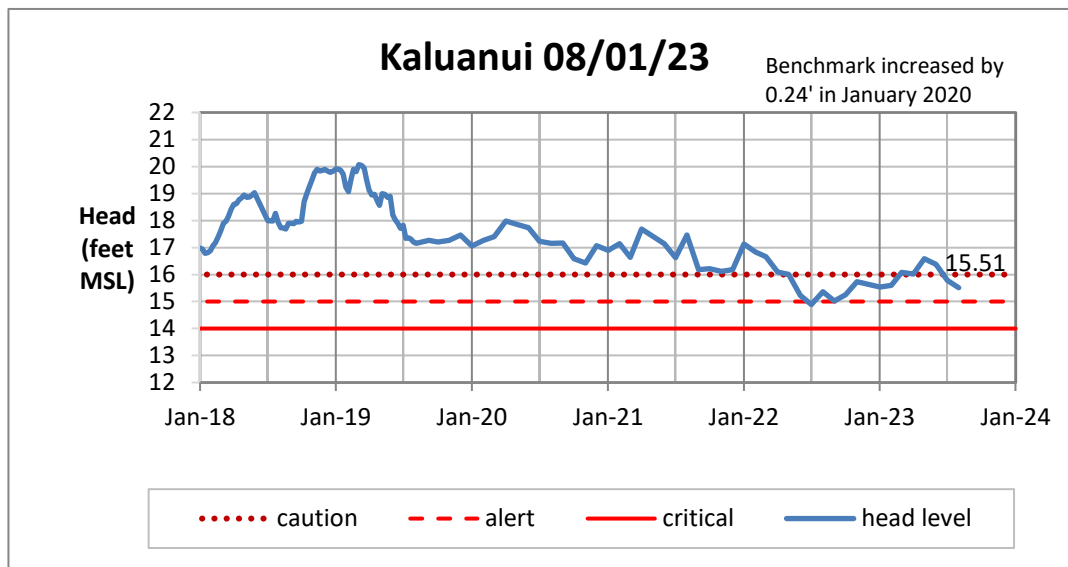

Head Report

Head Report

Head Report

Head Report

Head Report

HONOLULU WATERSHED AREA Rainfall Intake

Monthly Production