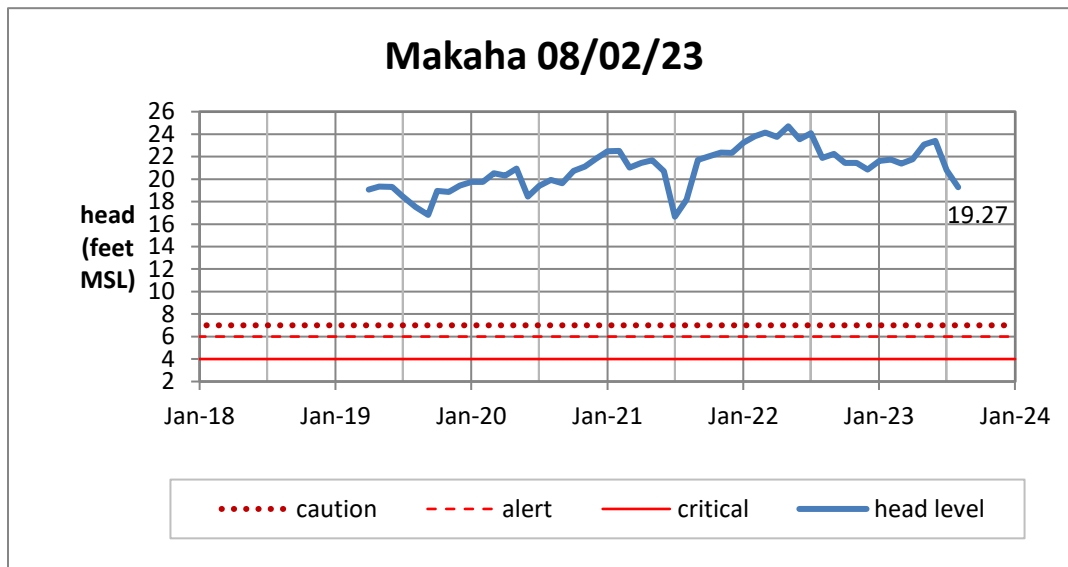

Head Report

Head Report

Head Report

Head Report

Head Report

HONOLULU WATERSHED AREA Rainfall Intake

Monthly Production